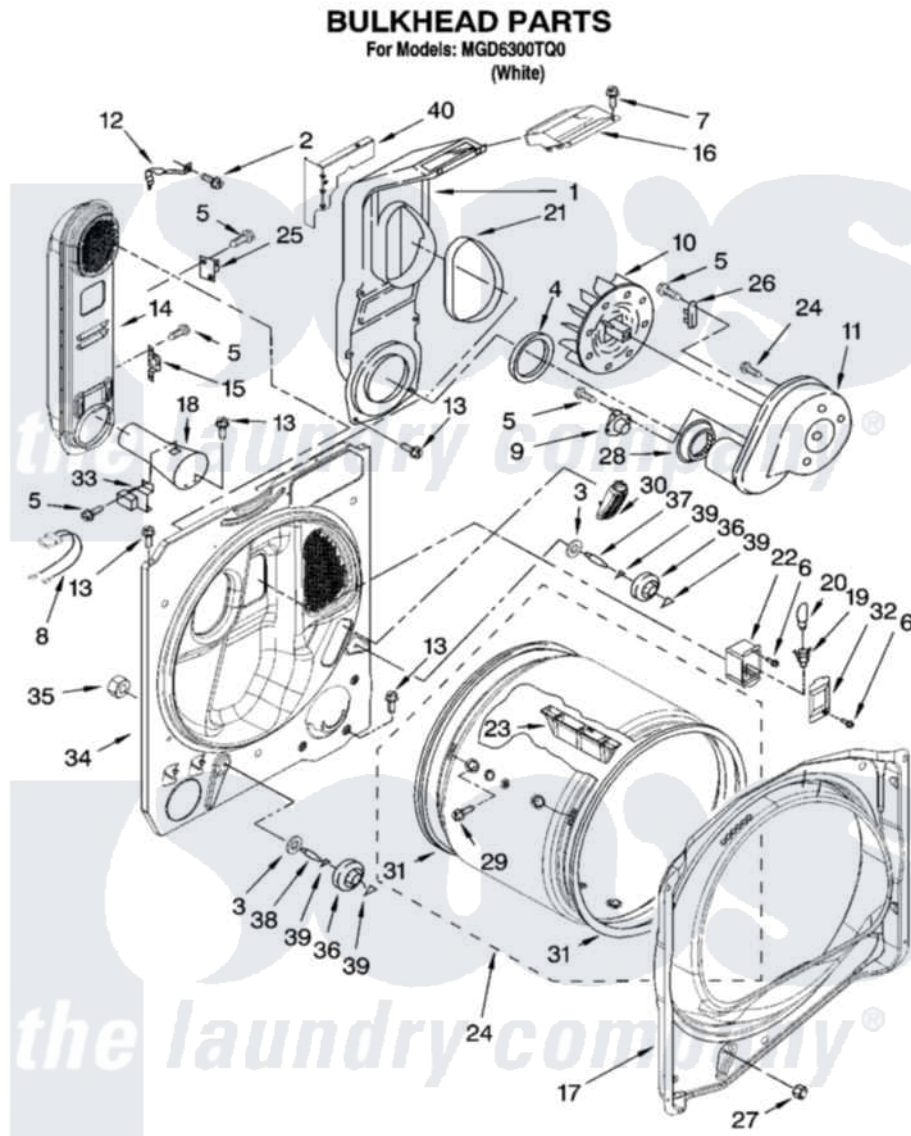

# Maytag MGD6300TQ0 03 - BULKHEAD PARTS

IMPORTANT: All Part Numbers Listed Are Whirlpool Numbers. Source Parts Through Whirlpool.

W10131677

5

Maytag [Residential Maytag MGD6300TQ0 Dryer Parts](#) Parts Diagram 03 - BULKHEAD PARTS  
Click on the part number to view part

Item	Original Part Number	Replaced By	Status	Part Description
1	<a href="#">8544805</a>			Lint Chute Assembly
2	<a href="#">489463</a>			Screw, 8-18 X 1/16
3	3387459	<a href="#">W10080960</a>		Washer, Support
4	<a href="#">347139</a>			Seal, Lint Chute
5	<a href="#">90767</a>			Screw, 8A X 3/8 HeX Washer Head Tapping
6	487909	<a href="#">488729</a>		Screw
7	3196537	<a href="#">3196557</a>		Panel, Manifold
8	<a href="#">8539889</a>			Harness, Flame Switch
9	<a href="#">8577274</a>			Thermostat 295F
10	<a href="#">694089</a>			Wheel, Blower
11	<a href="#">8577230</a>			Housing, Blower
12	<a href="#">8546149</a>			Clip-Heater Box
13	343641	<a href="#">681414</a>		Screw, 10AB X 1/2
14	<a href="#">8544803</a>			Box, Heater
15	<a href="#">3403140</a>			Thermostat, High-Limit 205F
16	<a href="#">8544810</a>			Collar, Lint Chute