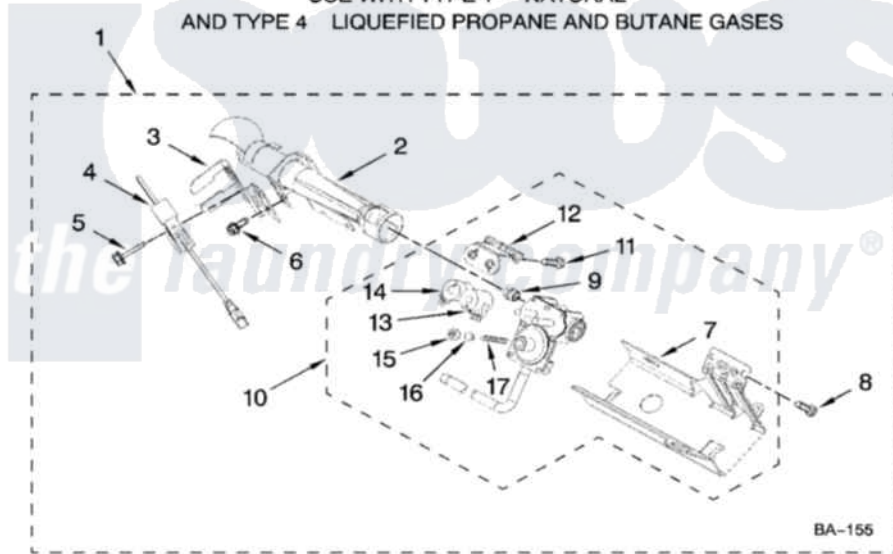

Maytag MGD6300TQ0 04 - 8557890 BURNER ASSEMBLY, OPTIONAL PARTS (NOT INCLUDED)

8557890 BURNER ASSEMBLY

For Models: MGD6300TQ0
(White)

USE WITH TYPE 1 - NATURAL
AND TYPE 4 LIQUEFIED PROPANE AND BUTANE GASES

BA-155

IMPORTANT: All Part Numbers Listed Are Whirlpool Numbers. Source Parts Through Whirlpool.

W10131677

7

Maytag [Residential Maytag MGD6300TQ0 Dryer Parts](#) Parts Diagram 04 - 8557890 BURNER ASSEMBLY, OPTIONAL PARTS (NOT INCLUDED)

[Click on the part number to view part](#)

Item	Original Part Number	Replaced By	Status	Part Description
1	8557890			Burner, Assembly 60 Hz
2	489463			Screw, 8-18 X 1/16
3	3387459	W10080960		Washer, Support
4	347139			Seal, Lint Chute
5	90767			Screw, 8A X 3/8 HeX Washer Head Tapping
6	487909	488729		Screw
7	3196537	3196557		Panel, Manifold
8	8539889			Harness, Flame Switch
9	8577274			Thermostat 295F
10	694089			Wheel, Blower
11	8577230			Housing, Blower
12	8546149			Clip-Heater Box
13	343641	681414		Screw, 10AB X 1/2
14	8544803			Box, Heater

15	3403140		Thermostat, High-Limit 205F
16	8544810		Collar, Lint Chute
17	8558890		Bulkhead, Front
18	8066049		Funnel, Burner Light
19	3403634	W10136369	Socket, Drum Light Assembly
20	3406126		Bulb
21	8544813		Seal, Lint Chute
22	3977373		Bracket, Drum Light
23	8565688		Baffle, Drum
24	8557270	8557272	Drum, Assembly
25	280010		Kit, Thermal Cut-Off
26	3392519		Thermal Limiter
27	3934666	W10080210	Nut, 3/8 X 16
28	8573836		Shield, Exhaust
29	W10109200		Screw, Baffle Mounting
30	8576468		Assembly, Sensor
31	8557277	280140	Seal
32	3402841	8532165	Lens, Drum Light
33	338906		Radiant, Sensor
40	W10053480		Bracket, Lint Chute