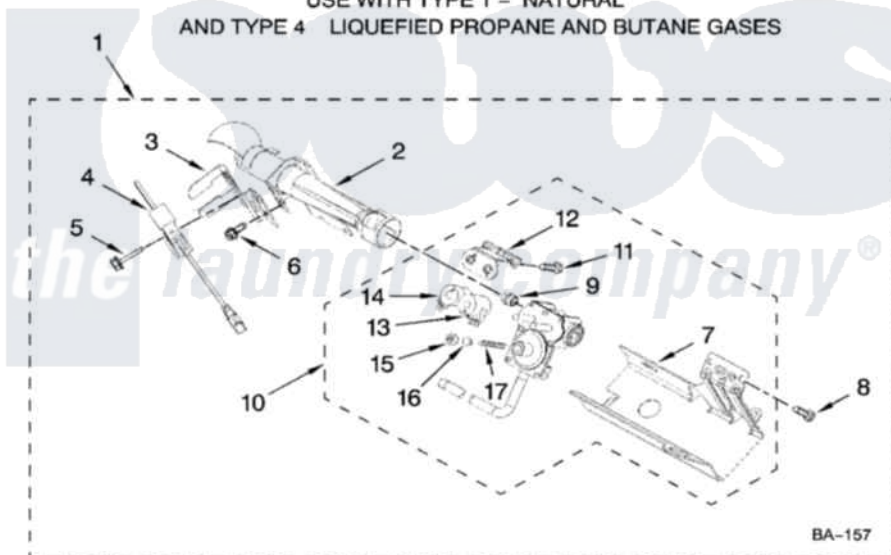

Maytag MGD6300TQ1 04 - W10183825 BURNER ASSEMBLY, OPTIONAL PARTS (NOT INCLUDED)

W10183825 BURNER ASSEMBLY

For Model: MGD6300TQ1
(White)

USE WITH TYPE 1 - NATURAL
AND TYPE 4 LIQUEFIED PROPANE AND BUTANE GASES

BA-157

W10216592

7

Maytag [Residential Maytag MGD6300TQ1 Dryer Parts](#) Parts Diagram 04 - W10183825 BURNER ASSEMBLY, OPTIONAL PARTS (NOT INCLUDED).
Click on the part number to view part

Item	Original Part Number	Replaced By	Status	Part Description
1	W10183825			Burner, Assembly 60 Hz
2	688617	693140		Burner
3	694298			Bracket, Ignitor
4	686590	279311		Ignitor
5	3393909			Screw, 8-32 X 7/8
6	3390631			Screw, 10-16 X 3/8
7	W10183823			Bracket, Burner
8	3387057			Screw, 10-16 X 1/2 Orifice, Burner
9	234826			Orifice, Burner Type 1
"	229742			Orifice, Burner
"	234868			Orifice, Burner
10	8281924	W10503171		Gas Valve Serv Assembly Loop
11	694421			Screw, Bracket Mounting