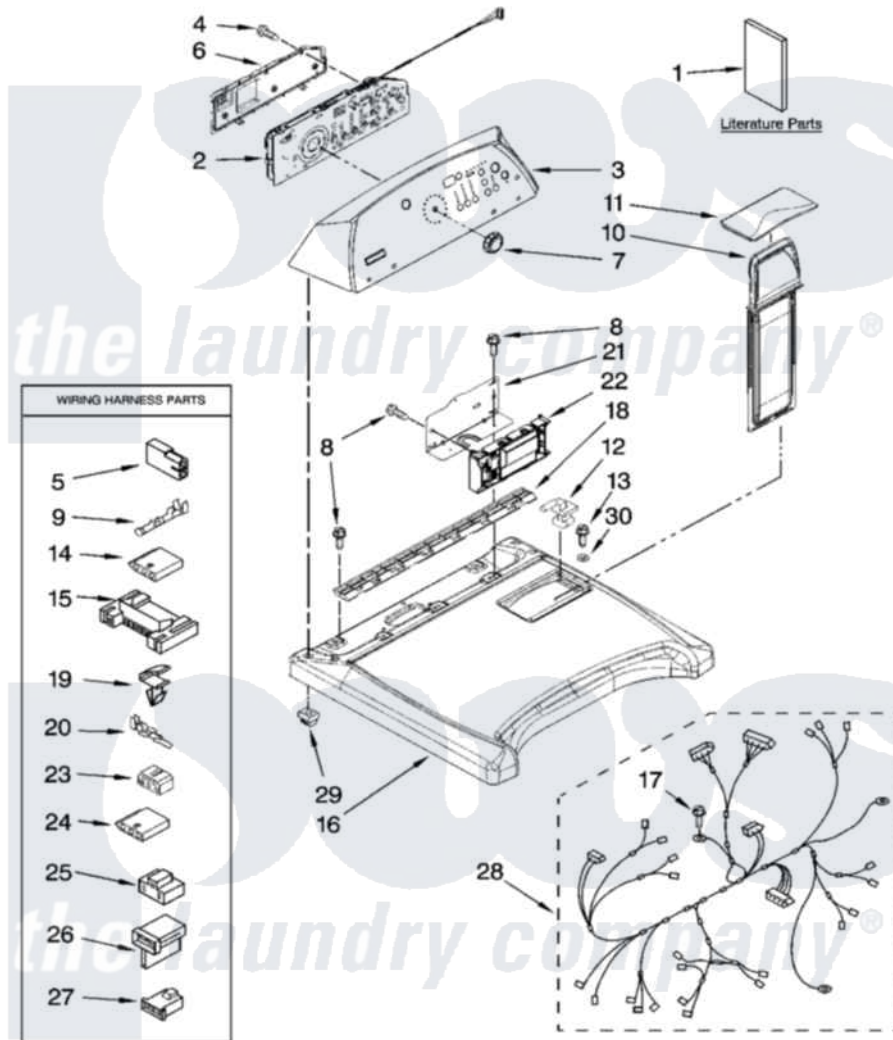

# Maytag MGD6400TB0 01 - TOP AND CONSOLE PARTS

## TOP AND CONSOLE PARTS

29" GAS DRYER

For Models: MGD6400TQ0, MGD6400TB0  
(White) (Black)

IMPORTANT: All Part Numbers Listed Are Whirlpool Numbers. Source Parts Through Whirlpool.

2-07 Litho in U.S.A. (LT)

1

Part No. W10118328 Rev. A

[Maytag Residential Maytag MGD6400TB0 Dryer Parts](#) Parts Diagram 01 - TOP AND CONSOLE PARTS

[Click on the part number to view part](#)

Item	Original Part Number	Replaced By	Status	Part Description
1	W10114206		Not Available	Guide, Quick Start
"	W10088778		Not Available	Use & Care Guide
"	W10114195		Not Available	Wiring Diagram
2	<a href="#">W10051096</a>			Assembly, User Interface
3	<a href="#">W10120084</a>			Panel, Console
"	<a href="#">W10120085</a>			Panel, Console
4	<a href="#">W10003770</a>			Screw, 6-19 X 1/2
5	<a href="#">717252</a>			Receptacle, Terminal
6	<a href="#">8564265</a>			Cover, Rear- User Interface
7	<a href="#">W10110196</a>			Knob, Assembly
8	337686		Not Available	SCREW, 8-18 X .500
9	<a href="#">94614</a>			Terminal
10	<a href="#">8572270</a>			Assembly, Lint Screen
11	W10044320	<a href="#">W10168227</a>		Cover, Lint Screen
"	<a href="#">W10044360</a>			Cover, Lint Screen
12	<a href="#">W10044470</a>			Hinge, RH