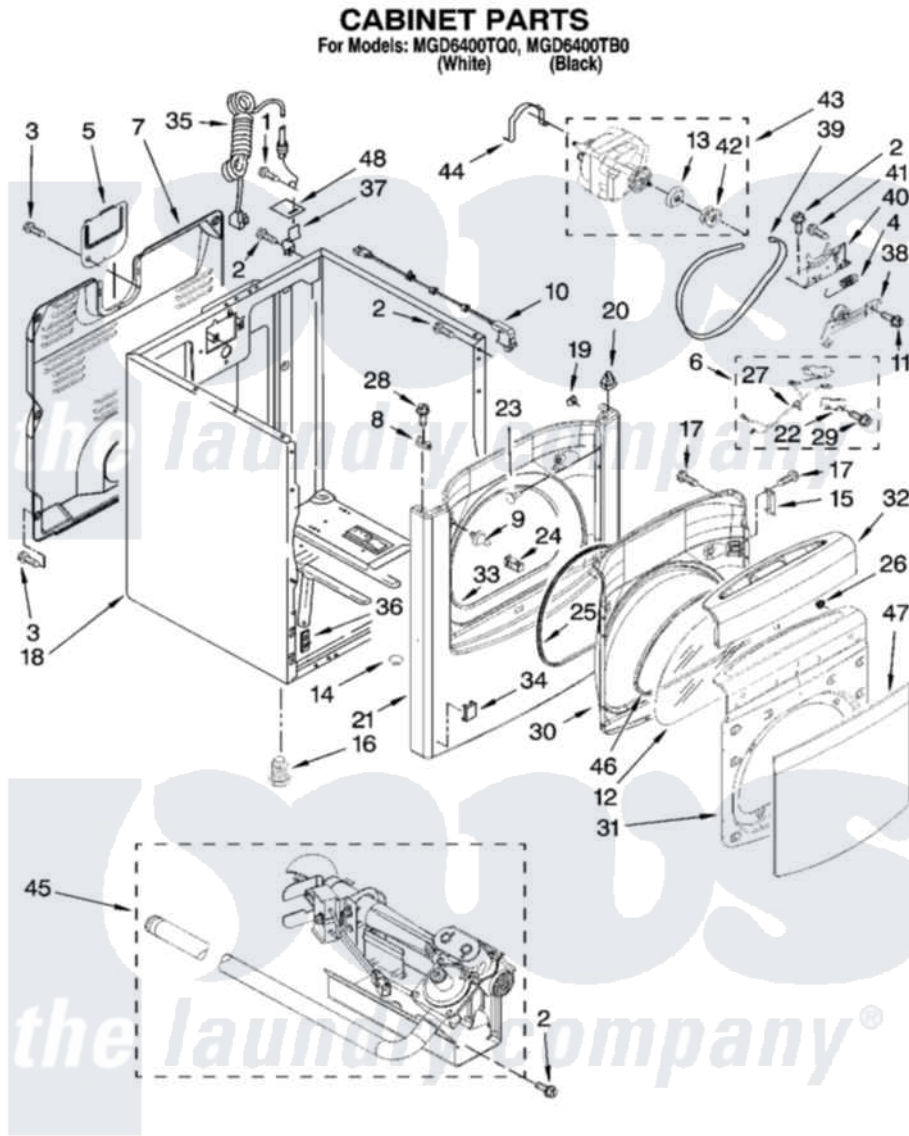

Maytag MGD6400TB0 02 - CABINET PARTS

IMPORTANT: All Part Numbers Listed Are Whirlpool Numbers. Source Parts Through Whirlpool.

W10118328

3

Maytag [Residential Maytag MGD6400TB0 Dryer Parts](#) Parts Diagram 02 - CABINET PARTS

[Click on the part number to view part](#)

Item	Original Part Number	Replaced By	Status	Part Description
1	8533974	4331106		Screw, No.10-32 X 7/16
2	3390631			Screw, 10-16 X 3/8
3	693995			Screw, Hex Head
4	3387374			Spring, Idler
5	8558833			Plate, Cover Terminal Block
6	8566208			Assembly, Switch
7	8558830		Not Available	Panel, Rear
8	8568303			Locator, Snap Down
9	8572983	W10295405		Strike
10	3978977	W10201787		Switch-Dor
11	3389420			Retainer-Idler 1/4-20 X 1/16
12	8565015			Glass, Inner Door
13	8578538			Restrainer, Belt
14	8578560			Hole, Plug
15	8565018			Assembly, Hinge And Pin
"	W10050090			Assembly, Hinge And Pin