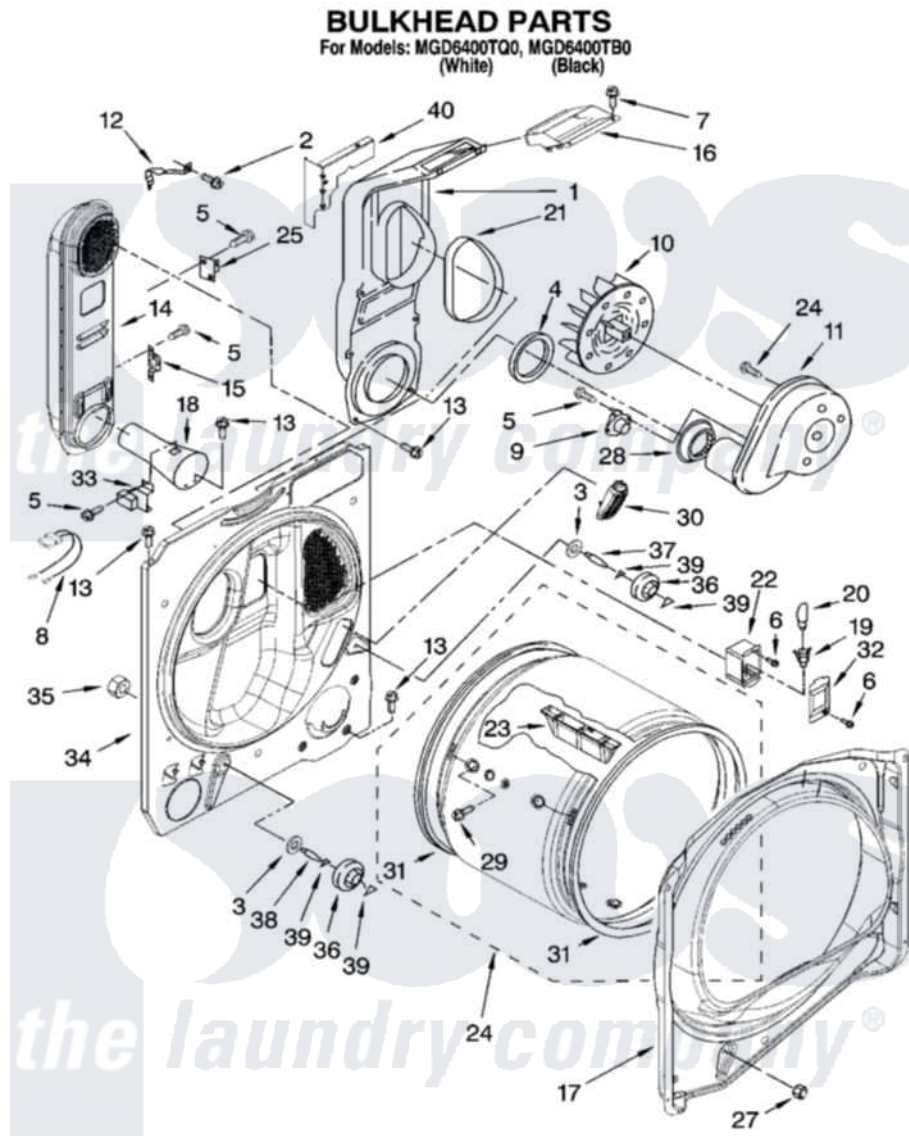

# Maytag MGD6400TB0 03 - BULKHEAD PARTS

IMPORTANT: All Part Numbers Listed Are Whirlpool Numbers. Source Parts Through Whirlpool.

W10118328

5

Maytag [Residential Maytag MGD6400TB0 Dryer Parts](#) Parts Diagram 03 - BULKHEAD PARTS

[Click on the part number to view part](#)

Item	Original Part Number	Replaced By	Status	Part Description
1	<a href="#">8544805</a>			Lint Chute Assembly
2	<a href="#">489463</a>			Screw, 8-18 X 1/16
3	3387459	<a href="#">W10080960</a>		Washer, Support
4	<a href="#">347139</a>			Seal, Lint Chute
5	<a href="#">90767</a>			Screw, 8A X 3/8 HeX Washer Head Tapping
6	487909	<a href="#">488729</a>		Screw
7	3196537	<a href="#">3196557</a>		Panel, Manifold
8	<a href="#">8539889</a>			Harness, Flame Switch
9	<a href="#">8577274</a>			Thermostat 295F
10	<a href="#">694089</a>			Wheel, Blower
11	<a href="#">8577230</a>			Housing, Blower
12	<a href="#">8546149</a>			Clip-Heater Box
13	343641	<a href="#">681414</a>		Screw, 10AB X 1/2
14	<a href="#">8544803</a>			Box, Heater
15	<a href="#">3403140</a>			Thermostat, High-Limit 205F
16	<a href="#">8544810</a>			Collar, Lint Chute