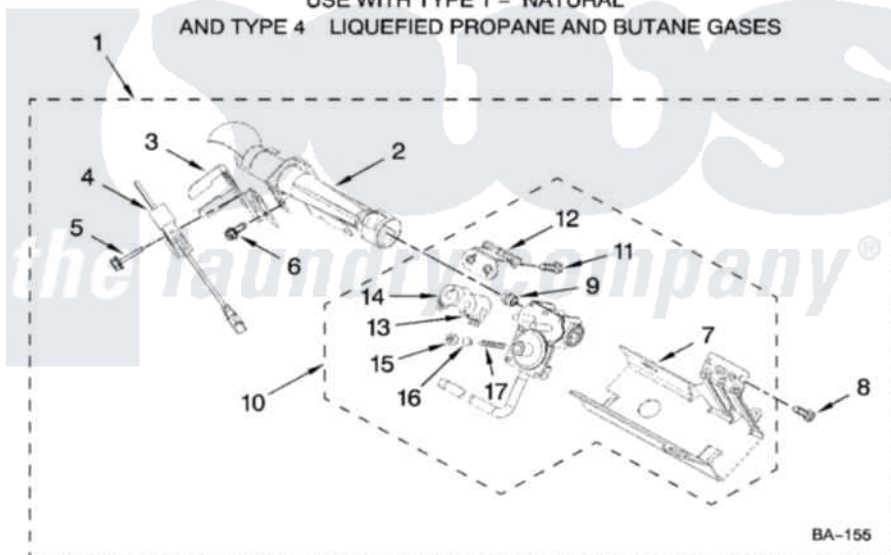

Maytag MGD6400TB0 04 - 8557890 BURNER ASSEMBLY, OPTIONAL PARTS (NOT INCLUDED)

8557890 BURNER ASSEMBLY

For Models: MGD6400TQ0, MGD6400TB0
(White) (Black)

USE WITH TYPE 1 - NATURAL
AND TYPE 4 LIQUEFIED PROPANE AND BUTANE GASES

BA-155

IMPORTANT: All Part Numbers Listed Are Whirlpool Numbers. Source Parts Through Whirlpool.

W10118328

7

Maytag [Residential Maytag MGD6400TB0 Dryer Parts](#) Parts Diagram 04 - 8557890 BURNER ASSEMBLY, OPTIONAL PARTS (NOT INCLUDED)

[Click on the part number to view part](#)

Item	Original Part Number	Replaced By	Status	Part Description
1	8557890			Burner, Assembly 60 Hz
2	688617	693140		Burner
3	694298			Bracket, Ignitor
4	686590	279311		Ignitor
5	3393909			Screw, 8-32 X 7/8
6	3390631			Screw, 10-16 X 3/8
7	8544751			Base, Burner
8	3387057			Screw, 10-16 X 1/2 Orifice, Burner
9	234826			Orifice, Burner Type 1
"	229742			Orifice, Burner
"	234868			Orifice, Burner
10	8281924	W10503171		Gas Valve Serv Assembly Loop
11	694421			Screw, Bracket Mounting