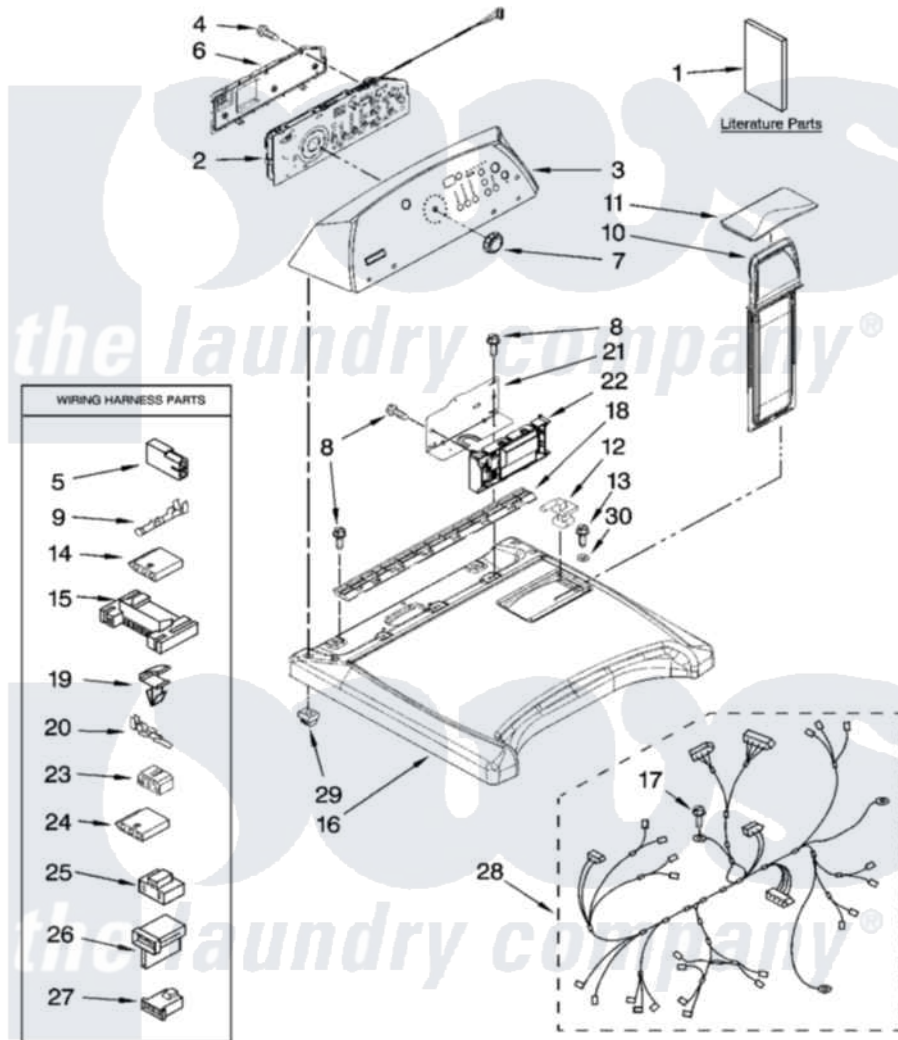

Maytag MGD6400TQ0 01 - TOP AND CONSOLE PARTS

TOP AND CONSOLE PARTS

29" GAS DRYER

For Models: MGD6400TQ0, MGD6400TB0
(White) (Black)

IMPORTANT: All Part Numbers Listed Are Whirlpool Numbers. Source Parts Through Whirlpool.

2-07 Litho in U.S.A. (LT)

1

Part No. W10118328 Rev. A

Maytag Residential Maytag MGD6400TQ0 Dryer Parts Parts Diagram 01 - TOP AND CONSOLE PARTS

Click on the part number to view part

Item	Original Part Number	Replaced By	Status	Part Description
1	W10114206		Not Available	Guide, Quick Start
"	W10088778		Not Available	Use & Care Guide
"	W10114195		Not Available	Wiring Diagram
2	W10051096			Assembly, User Interface
3	W10120084			Panel, Console
"	W10120085			Panel, Console
4	W10003770			Screw, 6-19 X 1/2
5	717252			Receptacle, Terminal
6	8564265			Cover, Rear- User Interface
7	W10110196			Knob, Assembly
8	337686		Not Available	SCREW, 8-18 X .500
9	94614			Terminal
10	8572270			Assembly, Lint Screen
11	W10044320	W10168227		Cover, Lint Screen
"	W10044360			Cover, Lint Screen
12	W10044470			Hinge, RH

"	W10044480		Hinge, L.H.
13	3196537	3196557	Panel, Manifold
14	3936144		Do-It-Yourself Repair Manuals
15	3395683		Receptacle, Multi-Terminal
16	8565025		Top
"	8565028		Top
17	343641	681414	Screw, 10AB X 1/2
18	8558863		Bracket, Console
19	3394427		Clip-Harness
20	94613	596797	Terminal
21	8563853		Bracket, Machine Controller
22	W10111610	W10111617	Control, Electronic
23	3347243		Block, Disconnect
24	353424		Plug, Terminal
25	3401144		Connector
26	3403499		Connector, 2-Postion
27	3403498		Connector, 3-Position
28	8299917	W10111432	Harness, Wiring
29	8558853		Screw, Grommet
30	237446	487596	Washer