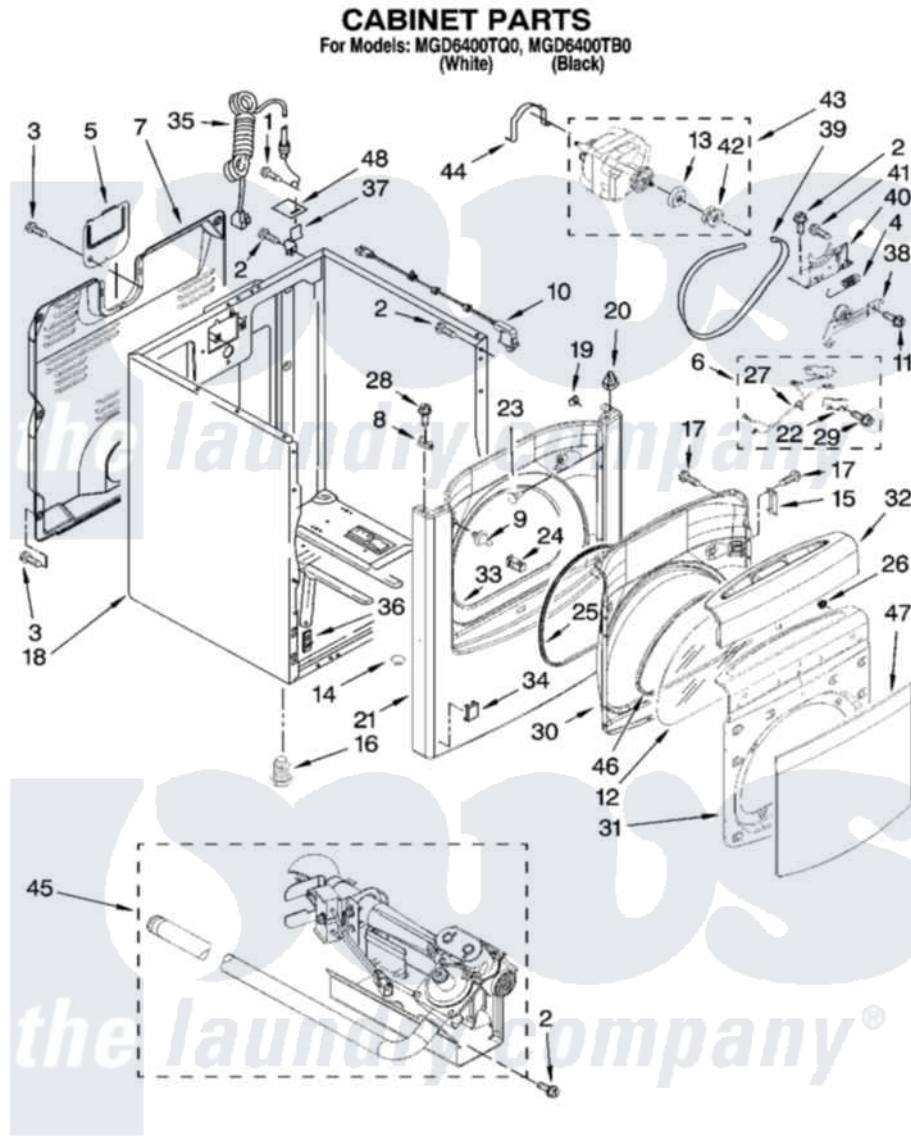

Maytag MGD6400TQ0 02 - CABINET PARTS

IMPORTANT: All Part Numbers Listed Are Whirlpool Numbers. Source Parts Through Whirlpool.

W10118328

3

Maytag [Residential Maytag MGD6400TQ0 Dryer Parts](#) Parts Diagram 02 - CABINET PARTS

[Click on the part number to view part](#)

Item	Original Part Number	Replaced By	Status	Part Description
1	8533974	4331106		Screw, No.10-32 X 7/16
2	3390631			Screw, 10-16 X 3/8
3	693995			Screw, Hex Head
4	3387374			Spring, Idler
5	8558833			Plate, Cover Terminal Block
6	8566208			Assembly, Switch
7	8558830		Not Available	Panel, Rear
8	8568303			Locator, Snap Down
9	8572983	W10295405		Strike
10	3978977	W10201787		Switch-Dor
11	3389420			Retainer-Idler 1/4-20 X 1/16
12	8565015			Glass, Inner Door
13	8578538			Restrainer, Belt
14	8578560			Hole, Plug
15	8565018			Assembly, Hinge And Pin
"	W10050090			Assembly, Hinge And Pin