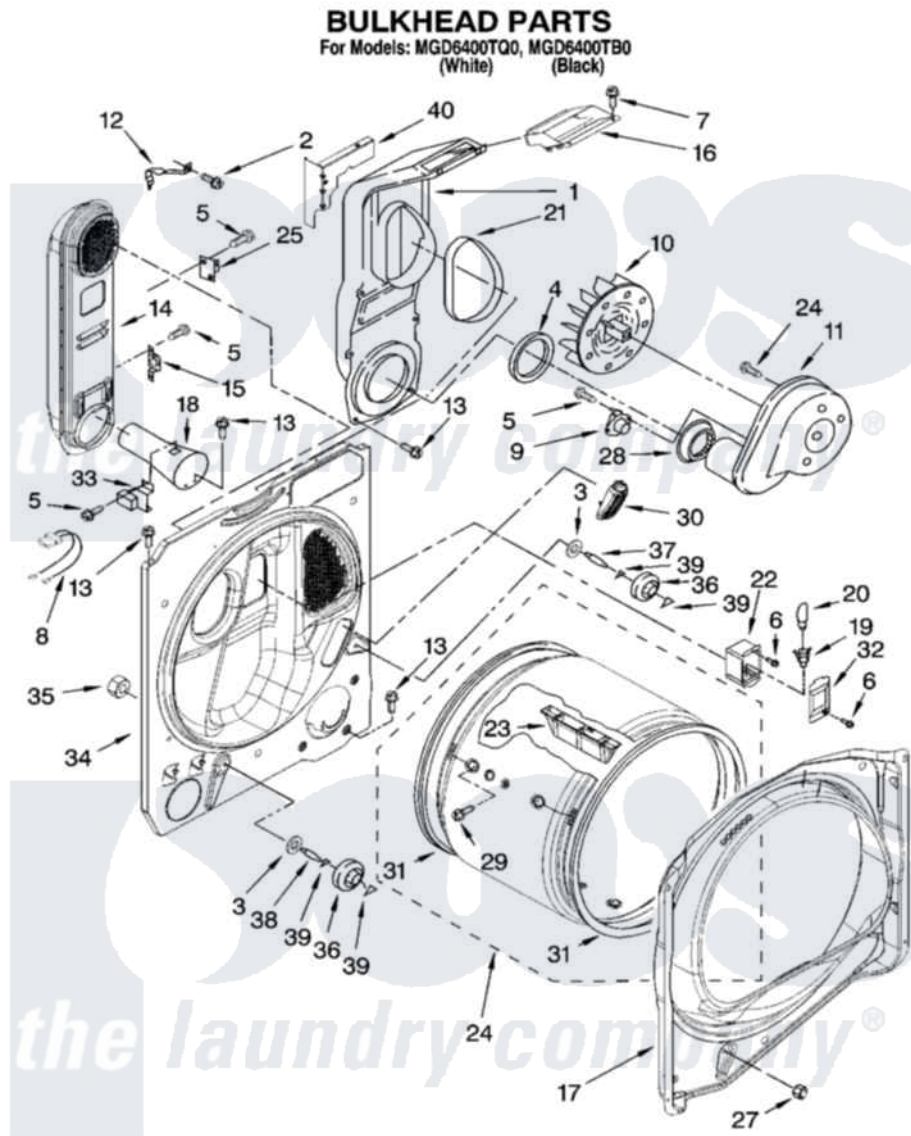

# Maytag MGD6400TQ0 03 - BULKHEAD PARTS

IMPORTANT: All Part Numbers Listed Are Whirlpool Numbers. Source Parts Through Whirlpool.

W10118328

5

Maytag [Residential Maytag MGD6400TQ0 Dryer Parts](#) Parts Diagram 03 - BULKHEAD PARTS

[Click on the part number to view part](#)

Item	Original Part Number	Replaced By	Status	Part Description
1	<a href="#">8544805</a>			Lint Chute Assembly
2	<a href="#">489463</a>			Screw, 8-18 X 1/16
3	3387459	<a href="#">W10080960</a>		Washer, Support
4	<a href="#">347139</a>			Seal, Lint Chute
5	<a href="#">90767</a>			Screw, 8A X 3/8 HeX Washer Head Tapping
6	487909	<a href="#">488729</a>		Screw
7	3196537	<a href="#">3196557</a>		Panel, Manifold
8	<a href="#">8539889</a>			Harness, Flame Switch
9	<a href="#">8577274</a>			Thermostat 295F
10	<a href="#">694089</a>			Wheel, Blower
11	<a href="#">8577230</a>			Housing, Blower
12	<a href="#">8546149</a>			Clip-Heater Box
13	343641	<a href="#">681414</a>		Screw, 10AB X 1/2
14	<a href="#">8544803</a>			Box, Heater
15	<a href="#">3403140</a>			Thermostat, High-Limit 205F
16	<a href="#">8544810</a>			Collar, Lint Chute