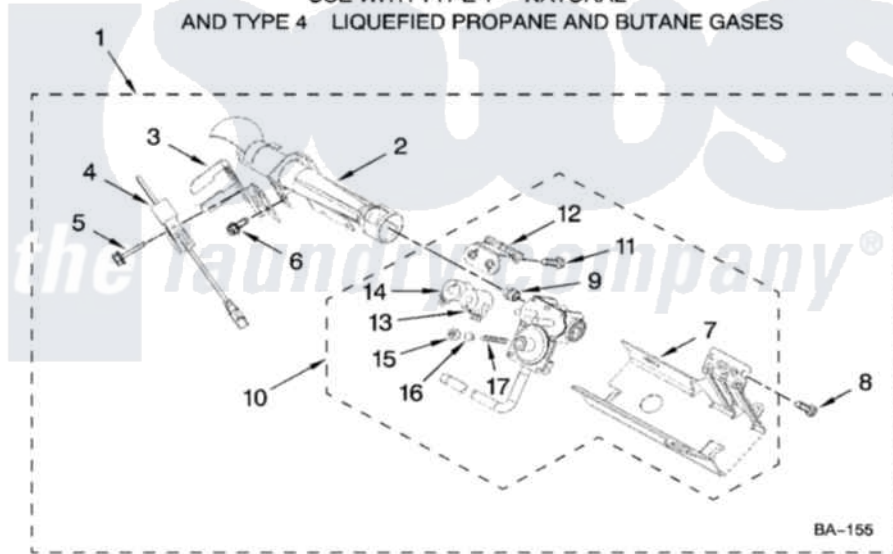

**Maytag MGD6400TQ0 04 - 8557890 BURNER ASSEMBLY, OPTIONAL PARTS (NOT INCLUDED)**

**8557890 BURNER ASSEMBLY**

For Models: MGD6400TQ0, MGD6400TB0  
(White) (Black)

USE WITH TYPE 1 - NATURAL  
AND TYPE 4 LIQUEFIED PROPANE AND BUTANE GASES

IMPORTANT: All Part Numbers Listed Are Whirlpool Numbers. Source Parts Through Whirlpool.

W10118328

7

Maytag [Residential Maytag MGD6400TQ0 Dryer Parts](#) Parts Diagram 04 - 8557890 BURNER ASSEMBLY, OPTIONAL PARTS (NOT INCLUDED)

[Click on the part number to view part](#)

Item	Original Part Number	Replaced By	Status	Part Description
1	<a href="#">8557890</a>			Burner, Assembly 60 Hz
2	688617	<a href="#">693140</a>		Burner
3	<a href="#">694298</a>			Bracket, Ignitor
4	686590	<a href="#">279311</a>		Ignitor
5	<a href="#">3393909</a>			Screw, 8-32 X 7/8
6	<a href="#">3390631</a>			Screw, 10-16 X 3/8
7	<a href="#">8544751</a>			Base, Burner
8	<a href="#">3387057</a>			Screw, 10-16 X 1/2 Orifice, Burner
9	<a href="#">234826</a>			Orifice, Burner Type 1
"	<a href="#">229742</a>			Orifice, Burner
"	<a href="#">234868</a>			Orifice, Burner
10	8281924	<a href="#">W10503171</a>		Gas Valve Serv Assembly Loop
11	<a href="#">694421</a>			Screw, Bracket Mounting