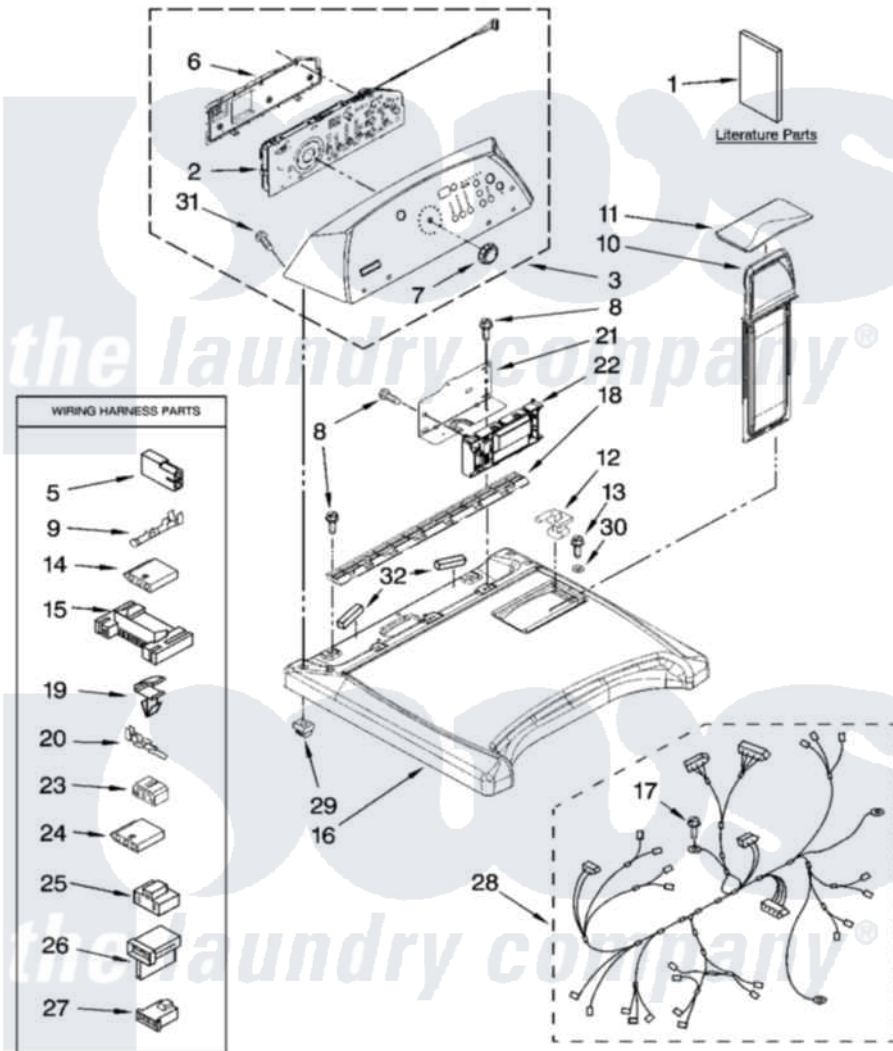

Maytag MGD6600TQ1 01 - TOP AND CONSOLE PARTS

MAYTAG

TOP AND CONSOLE PARTS

29" GAS DRYER

For Model: MGD6600TQ1
(White)

07-08 Litho in U.S.A. (BT) (eeb)

1

Part No. W10216600 Rev. A

Maytag [Residential Maytag MGD6600TQ1 Dryer Parts](#) Parts Diagram 01 - TOP AND CONSOLE PARTS
Click on the part number to view part

Item	Original Part Number	Replaced By	Status	Part Description
1	W10160249		Not Available	Guide, Quick Start
"	W10160251		Not Available	Use & Care Guide
"	W10156041		Not Available	Tech Sheet
"	W10160248		Not Available	Tip Sheet
"	W10165147		Not Available	Sheet, Steam Tip
2	W10051167			Assembly, User Interface
3	W10131472			Console Assembly
4	W10003770			Screw, 6-19 X 1/2
5	717252			Receptacle, Terminal
6	8564265			Cover, Rear- User Interface
7	W10110196			Knob, Assembly
8	337686		Not Available	SCREW, 8-18 X .500
9	94614			Terminal
10	8572270			Assembly, Lint Screen
11	W10168227			Cover, Lint Screen
12	W10044470			Hinge, RH

"	W10044480		Hinge, L.H.
13	3196537	3196557	Panel, Manifold
14	3936144		Do-It-Yourself Repair Manuals
15	3395683		Receptacle, Multi-Terminal
16	8565025		Top
17	343641	681414	Screw, 10AB X 1/2
18	8558863		Bracket, Console
19	3394427		Clip-Harness
20	94613	596797	Terminal
21	8563853		Bracket, Machine Controller
22	W10111616		Control, Electronic
23	3347243		Block, Disconnect
24	353424		Plug, Terminal
25	3401144		Connector
26	3403499		Connector, 2-Position
27	3403498		Connector, 3-Position
28	W10141981		Harness, Wiring
29	W10112673		Screw, Grommet
30	237446	487596	Washer
31	W10131402		Screw, 8-18 X 1.370
32	W10183819		Seal-Foam Console