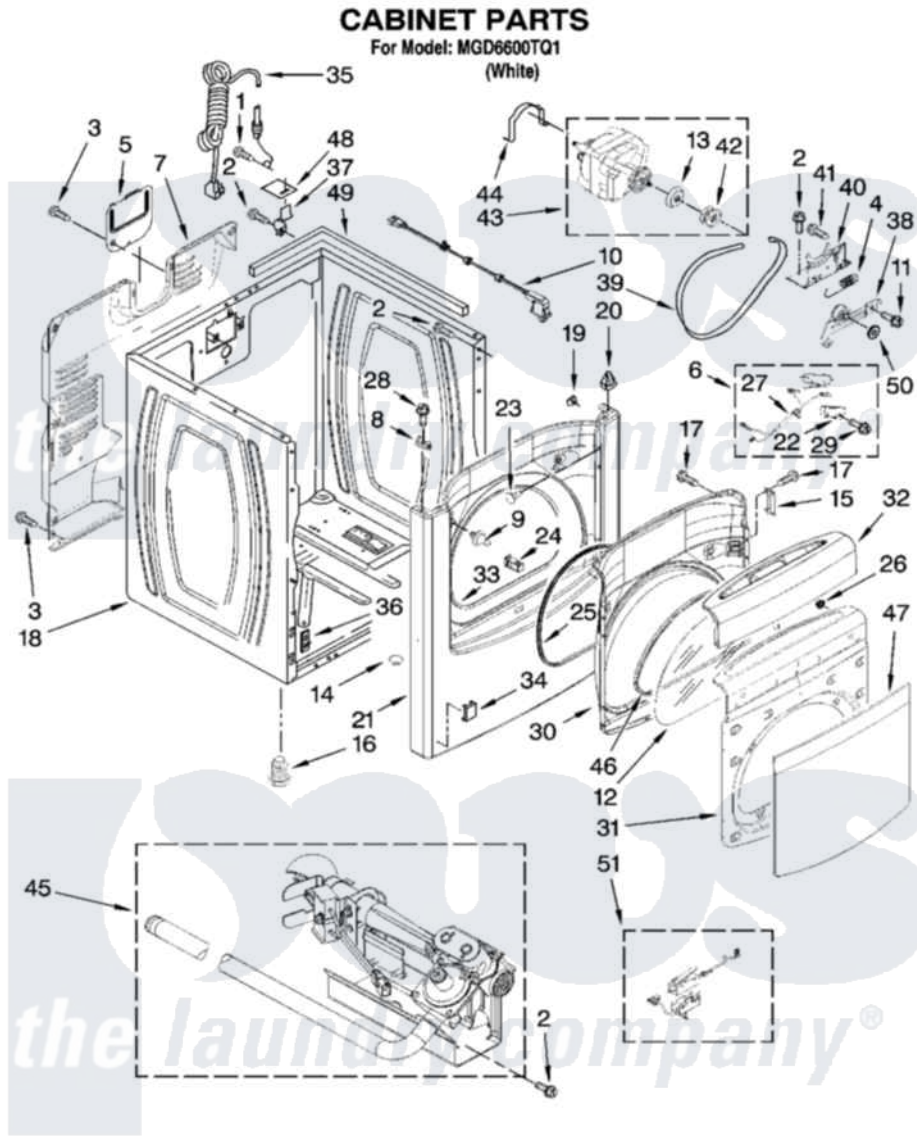

Maytag MGD6600TQ1 02 - CABINET PARTS

W10216600

3

Maytag [Residential Maytag MGD6600TQ1 Dryer Parts](#) Parts Diagram 02 - CABINET PARTS
 Click on the part number to view part

Item	Original Part Number	Replaced By	Status	Part Description
1	8533974	4331106		Screw, No.10-32 X 7/16
2	3390631			Screw, 10-16 X 3/8
3	693995			Screw, Hex Head
4	3387374			Spring, Idler
5	8558833			Plate, Cover Terminal Block
6	8566208			Assembly, Switch
7	W10140148			Panel, Rear
8	8568303			Locator, Snap Down
9	8572983	W10295405		Strike
10	3978977	W10201787		Switch-Dor
11	3389420			Retainer-Idler 1/4-20 X 1/16
12	8565015			Glass, Inner Door
13	8578538			Restrainer, Belt
14	8578560			Hole, Plug
15	8565018			Assembly, Hinge And Pin
16	3392100	49621		Feet-Leveling

"	279810		Foot-Optional
17	342055	488627	Screw
18	W10183827	W10223154	Cabinet
19	W10007520		Clip, Ground
20	8576625		Lock, Front Top
21	8565033	W10174287	Panel
22	8564011		Bracket-Switch
23	3404413		Plug, Hinge Hole
24	8572982	W10111905	Assembly, Door Catch
25	W10130493	W10239307	Seal-Door
26	308499		Nut-1/4 Hf Self-Thread
27	8539897		Jumper,
28	W10100830		Screw, 10-16 X 3/64
29	8539897		Jumper,
30	8565037		Door Inner
31	W10116925		Door, Outer
32	W10111249		Door Handle
33	W10044490		Seal, Front Panel
34	8564457		Plug, Front Panel
35	344020	3401402	Cord, Power
36	3394083		Clip, Front Panel
37	238088	8066217	Hinge, Top
38	8547174		Idler And Pulley Assembly
39	8547168		Belt, Drive
40	8547166		Base, Motor
41	W10002600		Screw, 6-20 X 1 1/4
42	8578565		Pulley, 60 Hz
43	8566152	W10463866	Motor-Drve
44	W10121316		Plug, Multivent
45	W10183825		Burner, Assembly 60 Hz
46	W10076060		Gasket, Inner Door
47	W10116398		Window, Outer Door
48	18849		Pad, Top Hinge
49	W10157932		Seal, Foam Cabinet
50	W10121334		Washer, Thrust
51	8564010		Assembly, Switch And Actuator