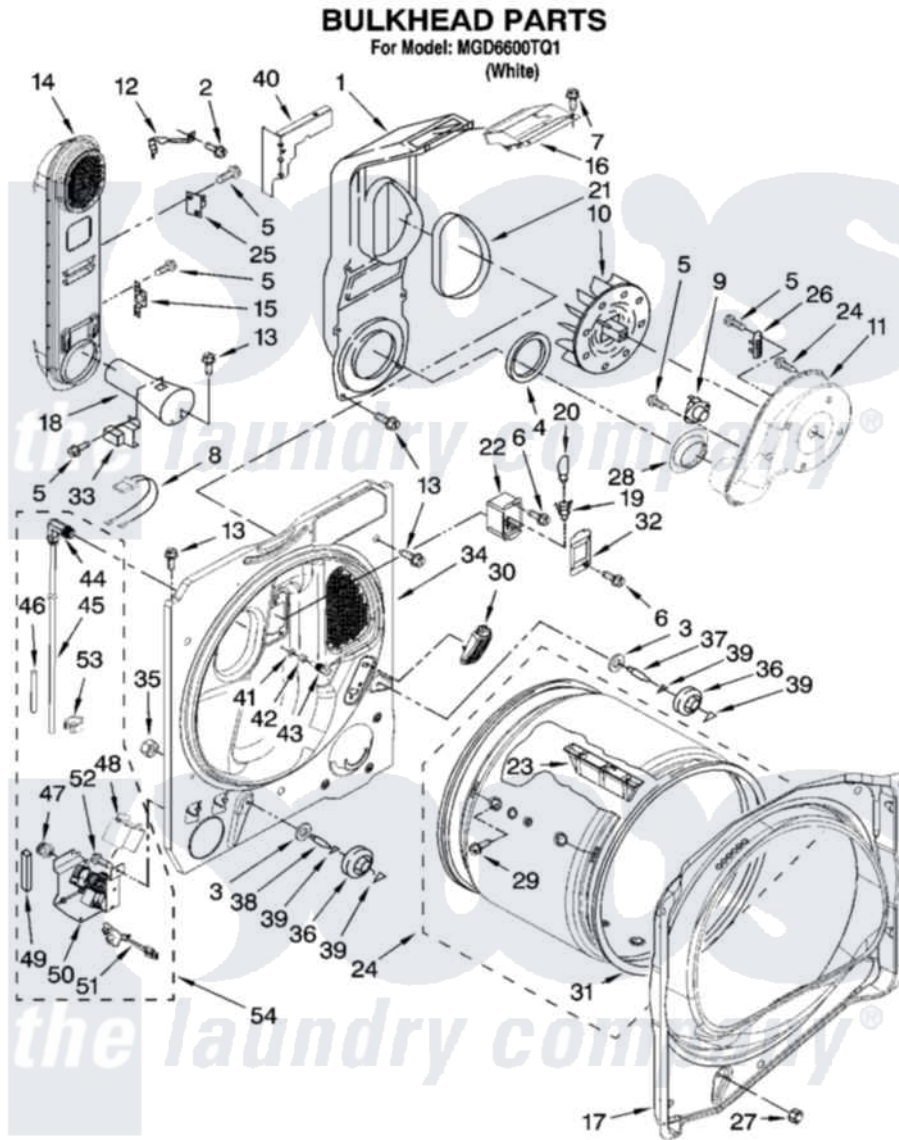

Maytag MGD6600TQ1 03 - BULKHEAD PARTS

W10216600

5

Maytag [Residential Maytag MGD6600TQ1 Dryer Parts](#) Parts Diagram 03 - BULKHEAD PARTS
 Click on the part number to view part

| Item | Original Part Number | Replaced By | Status | Part Description |
|------|-------------------------|---------------------------|--------|---|
| 1 | 8544805 | | | Lint Chute Assembly |
| 2 | 489463 | | | Screw, 8-18 X 1/16 |
| 3 | 3387459 | W10080960 | | Washer, Support |
| 4 | 347139 | | | Seal, Lint Chute |
| 5 | 90767 | | | Screw, 8A X 3/8 HeX Washer Head Tapping |
| 6 | 487909 | 488729 | | Screw |
| 7 | 3196537 | 3196557 | | Panel, Manifold |
| 8 | 8539889 | | | Harness, Flame Switch |
| 9 | 8577274 | | | Thermostat 295F |
| 10 | 694089 | | | Wheel, Blower |
| 11 | 8577230 | | | Housing, Blower |
| 12 | 8546149 | | | Clip-Heater Box |
| 13 | 343641 | 681414 | | Screw, 10AB X 1/2 |
| 14 | 8544803 | | | Box, Heater |
| 15 | 3403140 | | | Thermostat, High-Limit 205F |
| 16 | 8544810 | | | Collar, Lint Chute |