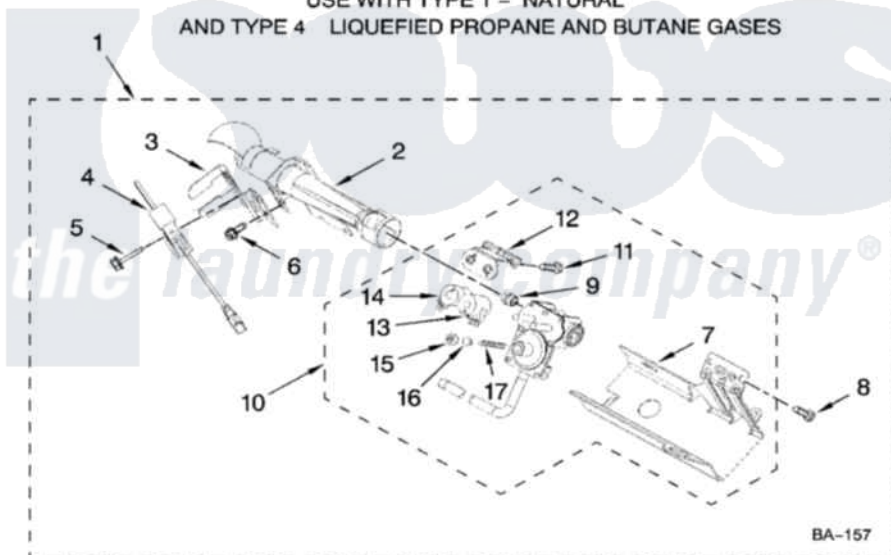

**Maytag MGD6600TQ1 04 - W10183825 BURNER ASSEMBLY, OPTIONAL PARTS (NOT INCLUDED)**

**W10183825 BURNER ASSEMBLY**

For Model: MGD6600TQ1  
(White)

USE WITH TYPE 1 - NATURAL  
AND TYPE 4 LIQUEFIED PROPANE AND BUTANE GASES

W10216600

7

Maytag [Residential Maytag MGD6600TQ1 Dryer Parts](#) Parts Diagram 04 - W10183825 BURNER ASSEMBLY, OPTIONAL PARTS (NOT INCLUDED).  
Click on the part number to view part

Item	Original Part Number	Replaced By	Status	Part Description
1	<a href="#">W10183825</a>			Burner, Assembly 60 Hz
2	688617	<a href="#">693140</a>		Burner
3	<a href="#">694298</a>			Bracket, Ignitor
4	686590	<a href="#">279311</a>		Ignitor
5	<a href="#">3393909</a>			Screw, 8-32 X 7/8
6	<a href="#">3390631</a>			Screw, 10-16 X 3/8
7	<a href="#">W10183823</a>			Bracket, Burner
8	<a href="#">3387057</a>			Screw, 10-16 X 1/2 Orifice, Burner
9	<a href="#">234826</a>			Orifice, Burner Type 1
"	<a href="#">229742</a>			Orifice, Burner
"	<a href="#">234868</a>			Orifice, Burner
10	8281924	<a href="#">W10503171</a>		Gas Valve Serv Assembly Loop
11	<a href="#">694421</a>			Screw, Bracket Mounting