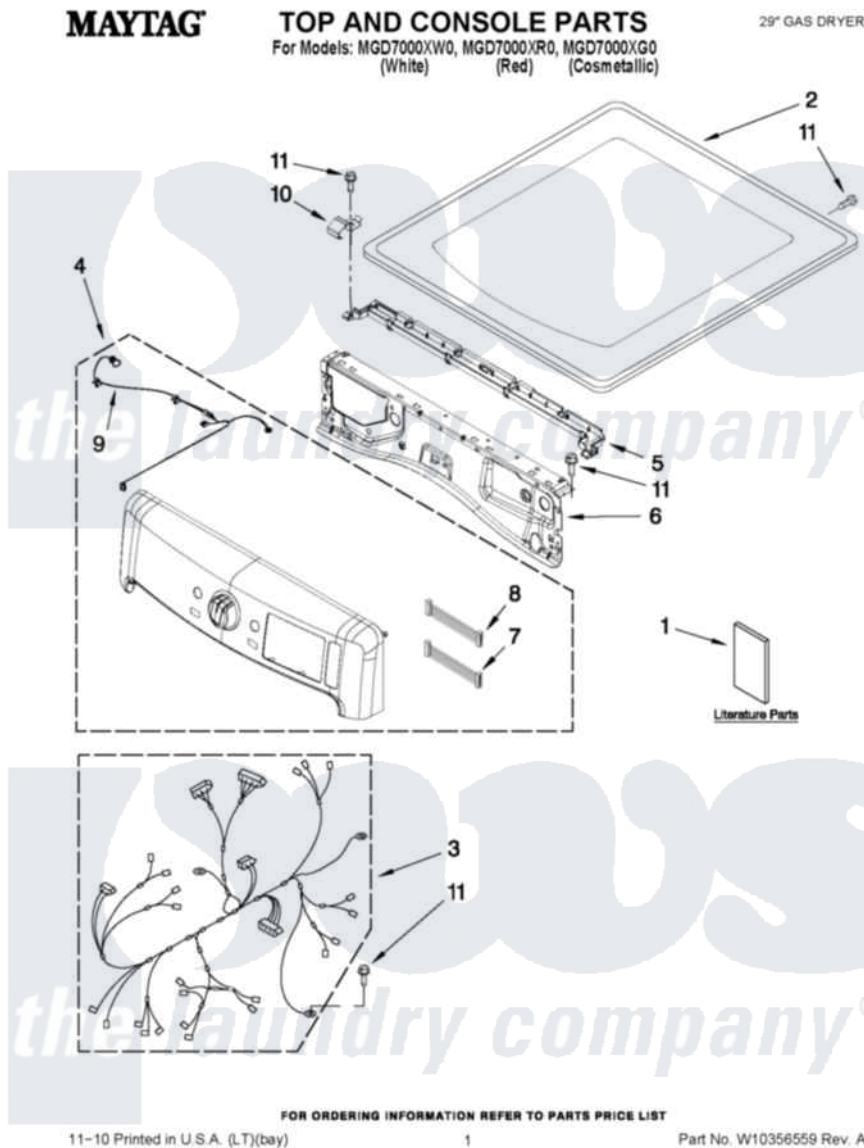

# Maytag MGD7000XG0 01 - TOP AND CONSOLE PARTS

Maytag Residential Maytag MGD7000XG0 Dryer Parts Parts Diagram 01 - TOP AND CONSOLE PARTS  
 Click on the part number to view part

Item	Original Part Number	Replaced By	Status	Part Description
1	W10312954		Not Available	USE & CARE GUIDE
"	W10057364		Not Available	INSTALLATION INSTRUCTIONS
"	W10316958		Not Available	TECH SHEET
2	<a href="#">W10208383</a>			Top
"	<a href="#">W10337792</a>			Top
"	<a href="#">W10301057</a>			Top
3	W10267282	<a href="#">W10355891</a>		Harness, Main
4	<a href="#">W10350669</a>			Panel, Console
"	<a href="#">W10350671</a>			Panel, Console
"	W10350673	<a href="#">W10388467</a>		Console
5	<a href="#">W10317570</a>			Water Channel
6	<a href="#">W10208198</a>			Bracket, Console
7	<a href="#">W10309986</a>			Cable, Jumper
8	<a href="#">W10309987</a>			Cable, Jumper
9	<a href="#">W10267833</a>			Cable, Led User-Interface
10	<a href="#">W10317566</a>			Spring, Clip Water Channel