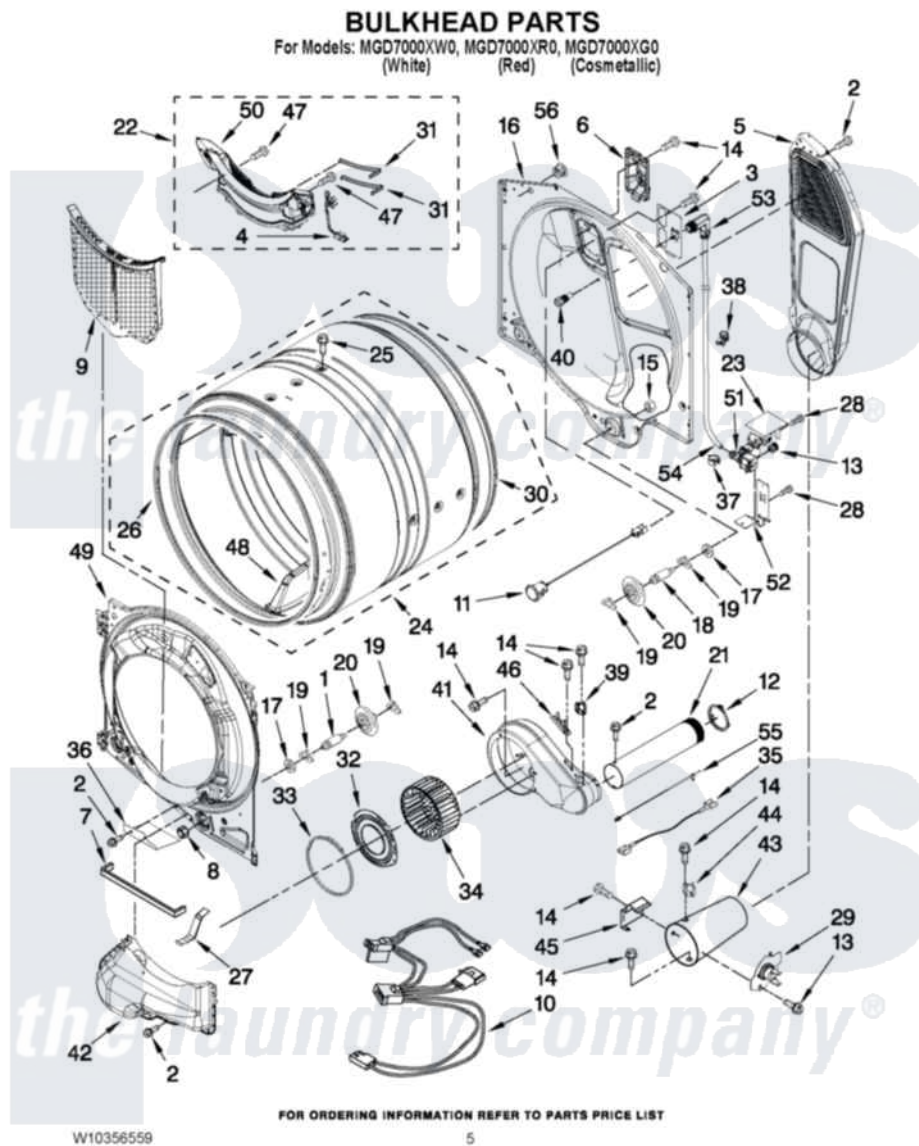

Maytag MGD7000XG0 03 - BULKHEAD PARTS

Maytag [Residential Maytag MGD7000XG0 Dryer Parts](#) Parts Diagram 03 - BULKHEAD PARTS
Click on the part number to view part

Item	Original Part Number	Replaced By	Status	Part Description
1	8575324	W10359271		Shaft, Drum Roller Threads
2	3390647	488729		Screw
3	W10249422			Nozzle, Bracket Rear
4	W10298258			Harness, Sensor
5	W10295533			Air Duct Assembly
6	W10208422			Rear Deflector
7	W10211950			Seal, Outlet Housing
8	3934666	W10080210		Nut, 3/8 X 16
9	W10211906	W10370972		Lint, Screen
10	3401850			Harness-Gas
11	W10236079			Drum Light Assembly-Led
12	W10344699			Collar, Duct
13	W10044605			Coupling, Hose
14	693995			Screw, Hex Head
15	W10001120	W10080190		Nut, 3/8-16
16	W10211946			Bulkhead, Rear