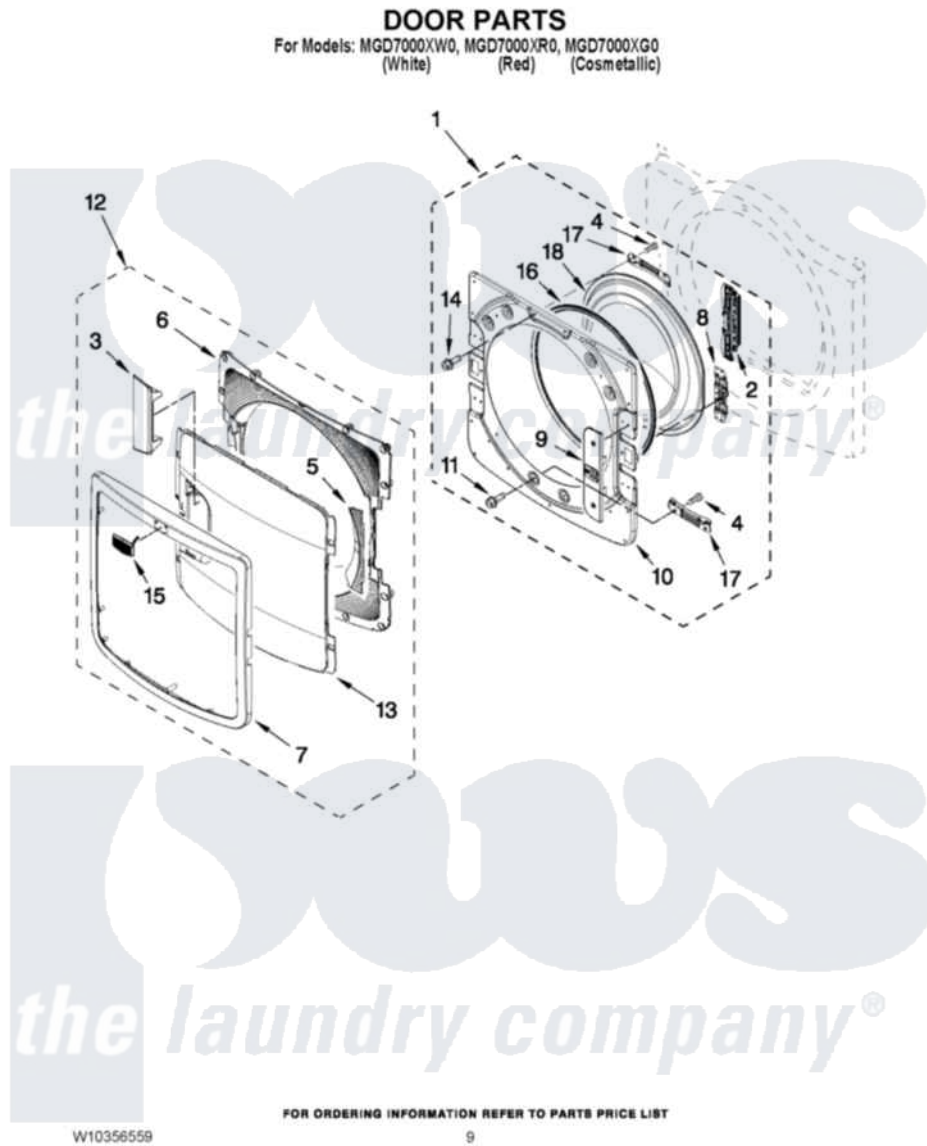

Maytag MGD7000XG0 05 - DOOR PARTS

Maytag [Residential Maytag MGD7000XG0 Dryer Parts](#) Parts Diagram 05 - DOOR PARTS
Click on the part number to view part

| Item | Original Part Number | Replaced By | Status | Part Description |
|------|---------------------------|--------------------------|--------|-------------------------------|
| 1 | W10272387 | | | Door Assembly Inner |
| 2 | W10208414 | | | Door Hinge Assembly |
| 3 | W10272398 | | | Door Handle |
| 4 | 9742177 | | | Screw, 8-18 X .625 |
| 5 | W10272400 | | | Door Plug |
| 6 | W10272392 | | | Door-Intermediate |
| 7 | W10272390 | | | Trim Door |
| 8 | W10208254 | | | Door Inner Screw, 10-32 X 1/2 |
| 9 | W10272404 | | | Cover, Door Catch |
| 10 | W10285652 | | | Inner Door |
| 11 | W10288126 | | | Screw, 10-32 X 1/2 |
| 12 | W10272389 | | | Door, Outer Assembly |
| 13 | W10272391 | | | Screen, Outer Door |
| 14 | 3393258 | 3373329D | | Screw |
| 15 | W10316087 | | | Badge Assembly |
| 16 | W10329710 | | | Door Catch Assembly |