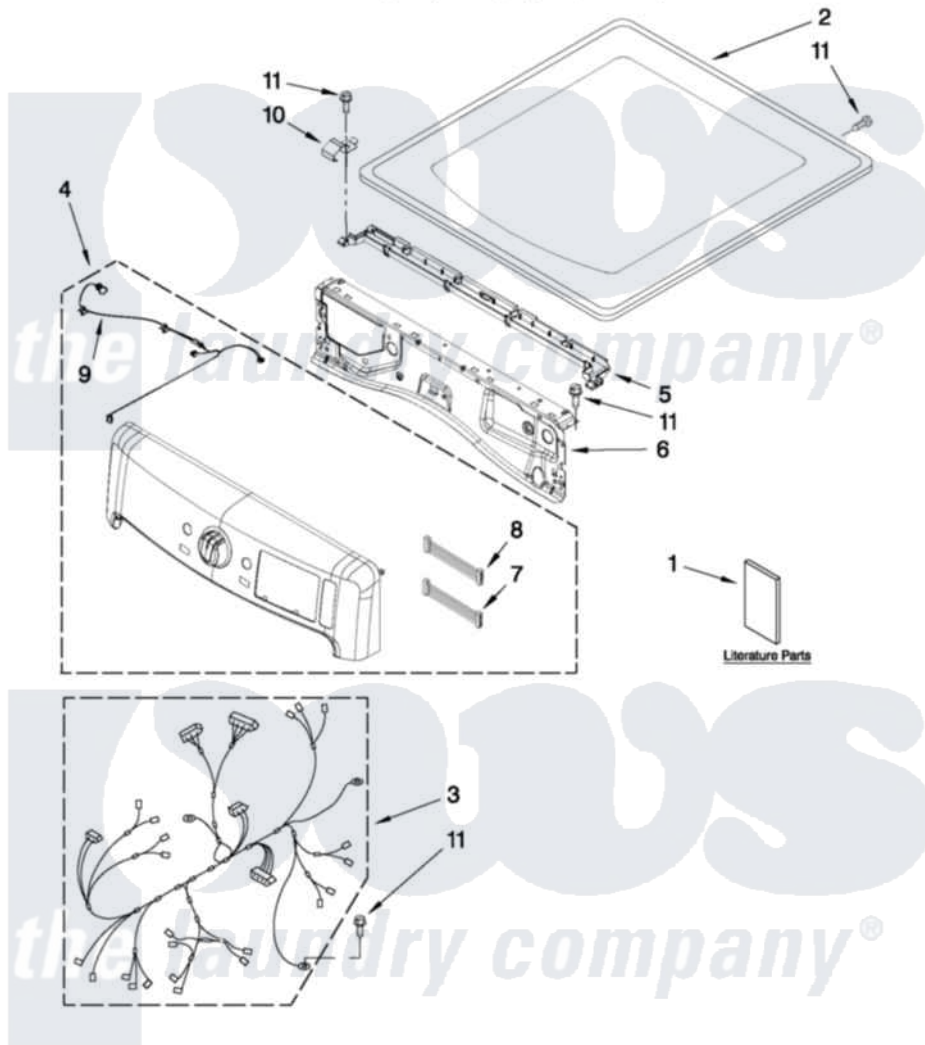

# Maytag MGD7000XG1 01 - TOP AND CONSOLE PARTS

**MAYTAG**

**TOP AND CONSOLE PARTS**  
 For Models: MGD7000XW1, MGD7000XR1, MGD7000XG1  
 (White) (Red) (Cosmetallic)

29" GAS DRYER

FOR ORDERING INFORMATION REFER TO PARTS PRICE LIST

7-11 Printed in U.S.A. (LT) (psw)

1

Part No. W10431370 Rev. A

Maytag [Residential Maytag MGD7000XG1 Dryer Parts](#) Parts Diagram 01 - TOP AND CONSOLE PARTS  
 Click on the part number to view part

Item	Original Part Number	Replaced By	Status	Part Description
1	W10312954		Not Available	USE & CARE GUIDE
"	W10423115		Not Available	INSTALLATION, INSTRUCTION
"	W10316958		Not Available	TECH SHEET
2	<a href="#">W10208383</a>			Top
"	<a href="#">W10337792</a>			Top
"	<a href="#">W10301057</a>			Top
3	<a href="#">W10355891</a>			Harness, Main
4	<a href="#">W10350669</a>			Panel, Console
"	<a href="#">W10350671</a>			Panel, Console
"	W10350673	<a href="#">W10388467</a>		Console
5	<a href="#">W10317570</a>			Water Channel
6	<a href="#">W10208198</a>			Bracket, Console
7	<a href="#">W10309986</a>			Cable, Jumper
8	<a href="#">W10309987</a>			Cable, Jumper
9	<a href="#">W10267833</a>			Cable, Led User-Interface
10	<a href="#">W10317566</a>			Spring, Clip Water Channel