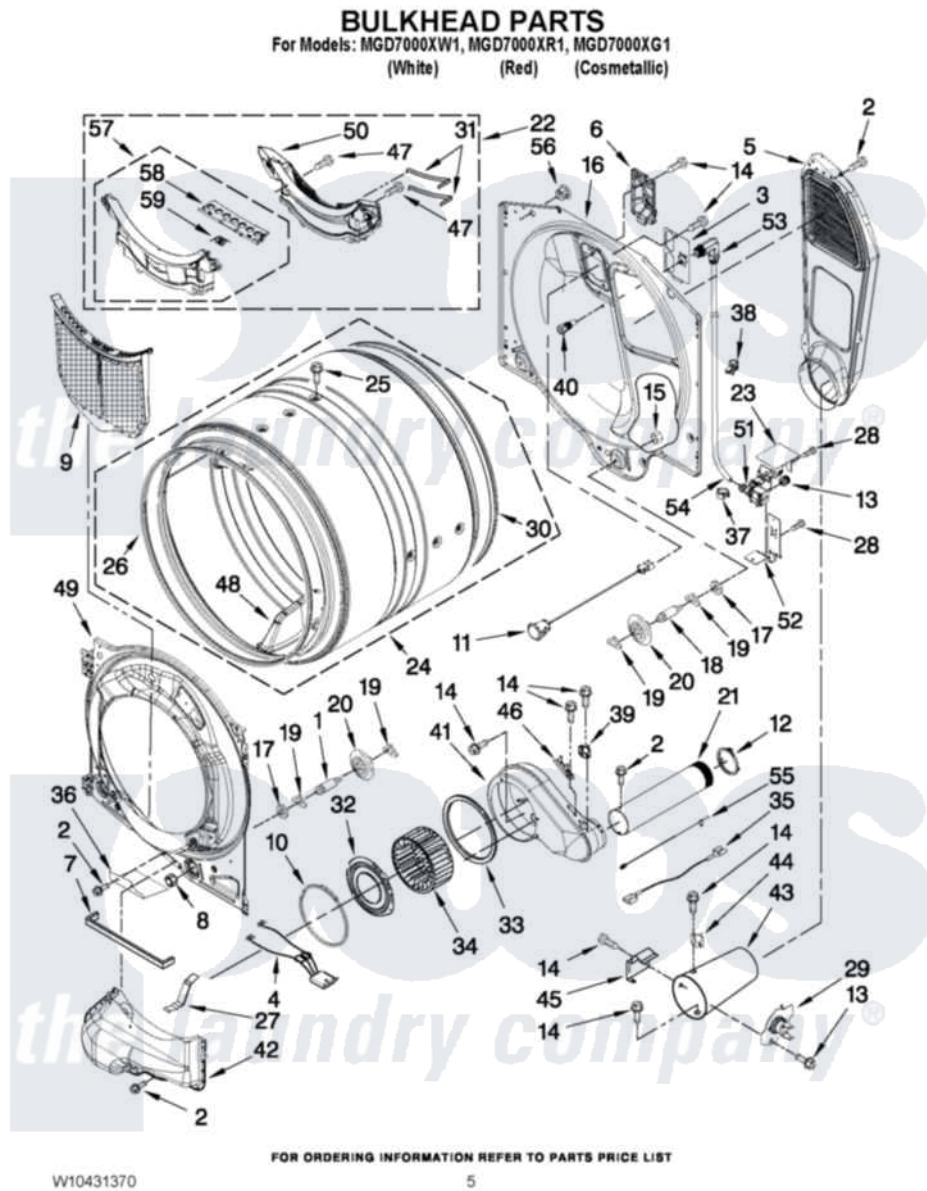

Maytag MGD7000XG1 03 - BULKHEAD PARTS

Maytag [Residential Maytag MGD7000XG1 Dryer Parts](#) Parts Diagram 03 - BULKHEAD PARTS
Click on the part number to view part

Item	Original Part Number	Replaced By	Status	Part Description
1	W10359271			Shaft, Drum Roller Threads
2	3390647	488729		Screw
3	W10249422			Nozzle, Bracket Rear
4	W10298258			Harness, Sensor
5	W10295533			Air Duct Assembly
6	W10208422			Rear Deflector
7	W10211950			Seal, Outlet Housing
8	3934666	W10080210		Nut, 3/8 X 16
9	W10370972			Lint, Screen
10	W10211899			Seal, Collar Blower Housing
11	W10236079			Drum Light Assembly-Led
12	W10344699			Collar, Duct
13	W10044605			Coupling, Hose
14	693995			Screw, Hex Head
15	W10001120	W10080190		Nut, 3/8-16
16	W10211946			Bulkhead, Rear