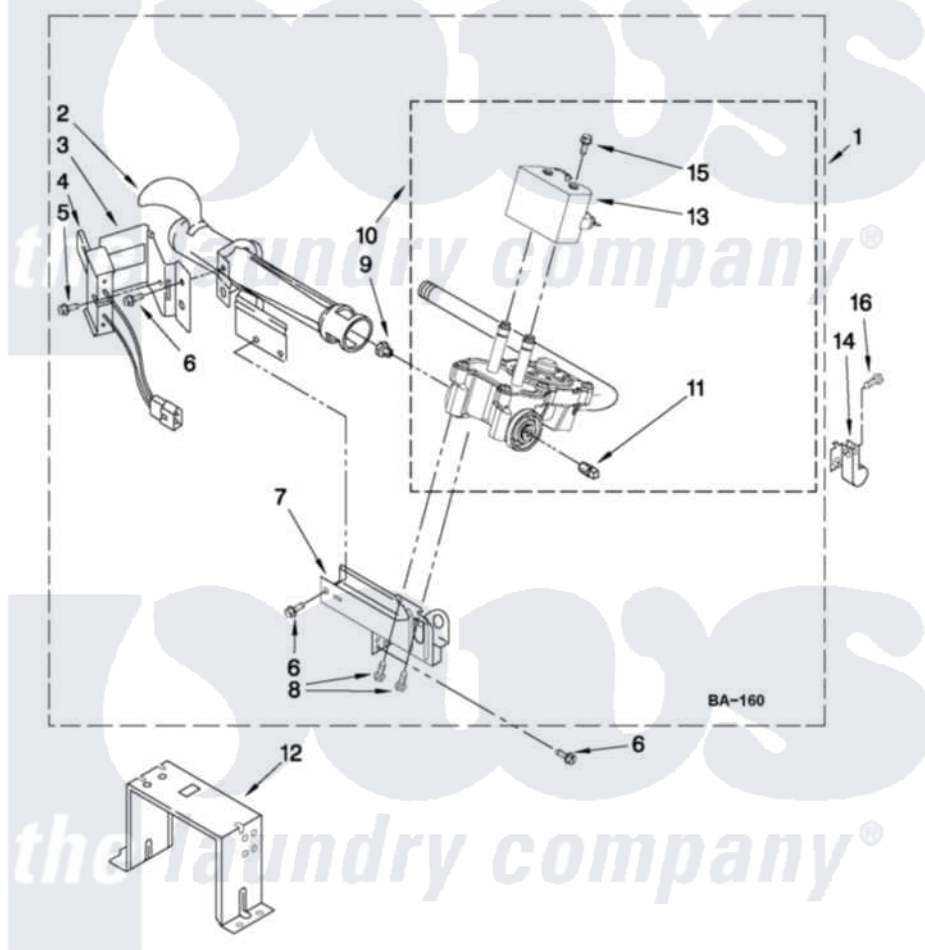

Maytag MGD7000XG1 04 - W10307147 BURNER ASSEMBLY

W10307147 BURNER ASSEMBLY

For Models: MGD7000XW1, MGD7000XR1, MGD7000XG1
(White) (Red) (Cosmetallic)

USE WITH TYPE 1 - NATURAL, TYPE 2 - MIXED,
AND TYPE 4 - LIQUEFIED PROPANE AND BUTANE GASES

W10431370

FOR ORDERING INFORMATION REFER TO PARTS PRICE LIST

7

Maytag Residential Maytag MGD7000XG1 Dryer Parts Parts Diagram 04 - W10307147 BURNER ASSEMBLY

Click on the part number to view part

Item	Original Part Number	Replaced By	Status	Part Description
1	W10307147	W10353165		Burner-Gas
2	688617	693140		Burner
3	694298			Bracket, Ignitor
4	686590	279311		Ignitor
5	3393909			Screw, 8-32 X 7/8
6	343641	681414		Screw, 10AB X 1/2
7	3389871		Not Available	Base, Burner
8	3387057			Screw, 10-16 X 1/2 Orifice, Burner
9	15418			Orifice, Burner Type 1
10	W10175144	W10293912		Valve-Gas
11	W10295523			Plug, Pipe
12	3389889			Bracket, Support
13	W10328463			Coil, 60 Hz
14	3978776			Bracket, Gas Pipe Switch
15	326049536			Screw, Coil
16	3390647	488729		Screw