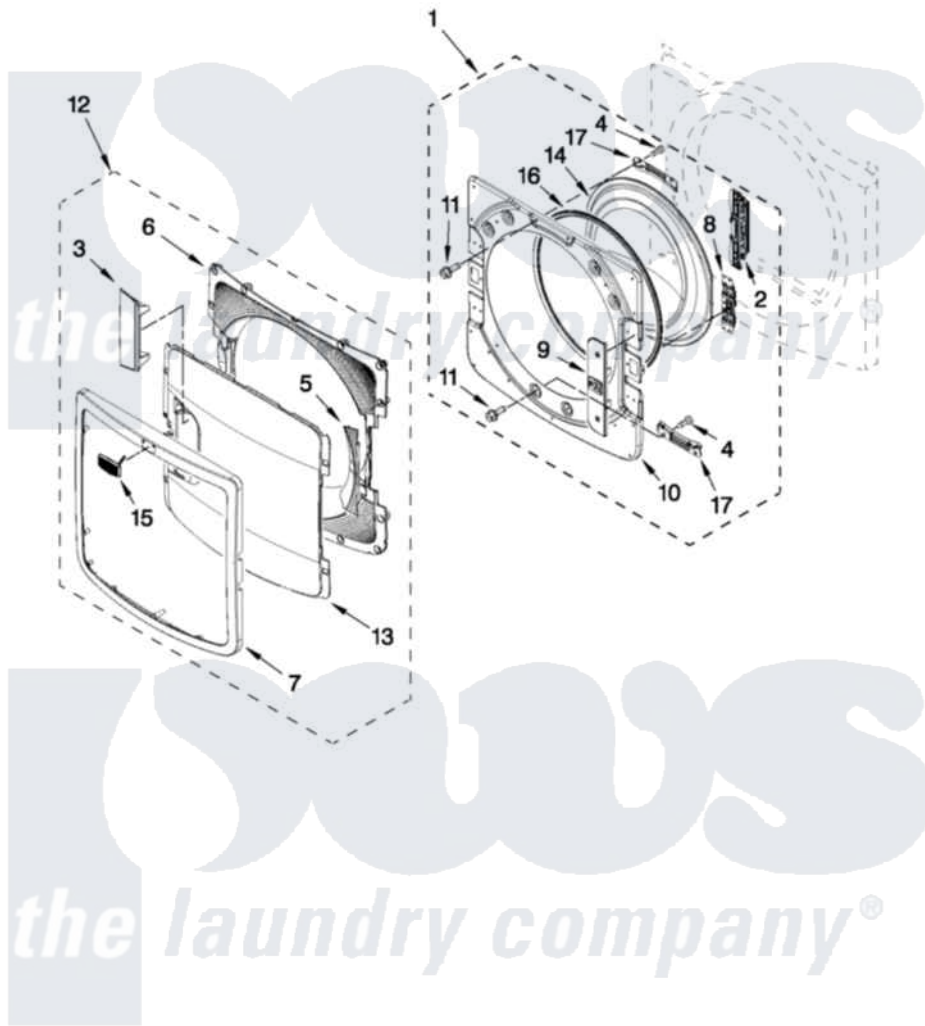

# Maytag MGD7000XG1 05 - DOOR PARTS

## DOOR PARTS

For Models: MGD7000XW1, MGD7000XR1, MGD7000XG1  
(White) (Red) (Cosmetallic)

FOR ORDERING INFORMATION REFER TO PARTS PRICE LIST

W10431370

9

Maytag [Residential Maytag MGD7000XG1 Dryer Parts](#) Parts Diagram 05 - DOOR PARTS  
Click on the part number to view part

Item	Original Part Number	Replaced By	Status	Part Description
1	<a href="#">W10272387</a>			Door Assembly Inner
2	<a href="#">W10208414</a>			Door Hinge Assembly
3	<a href="#">W10272398</a>			Door Handle
4	<a href="#">9742177</a>			Screw, 8-18 X .625
5	<a href="#">W10272400</a>			Door Plug
6	<a href="#">W10272392</a>			Door-Intermediate
7	<a href="#">W10272390</a>			Trim Door
8	<a href="#">W10208254</a>			Door Inner Screw, 10-32 X 1/2
9	<a href="#">W10272404</a>			Cover, Door Catch
10	<a href="#">W10285652</a>			Inner Door
11	<a href="#">W10288126</a>			Screw, 10-32 X 1/2
12	<a href="#">W10272389</a>			Door, Outer Assembly
13	<a href="#">W10272391</a>			Screen, Outer Door
14	<a href="#">W10208417</a>			Window Inner Door
15	<a href="#">W10316087</a>			Badge Assembly
16	<a href="#">W10329710</a>			Door Catch Assembly