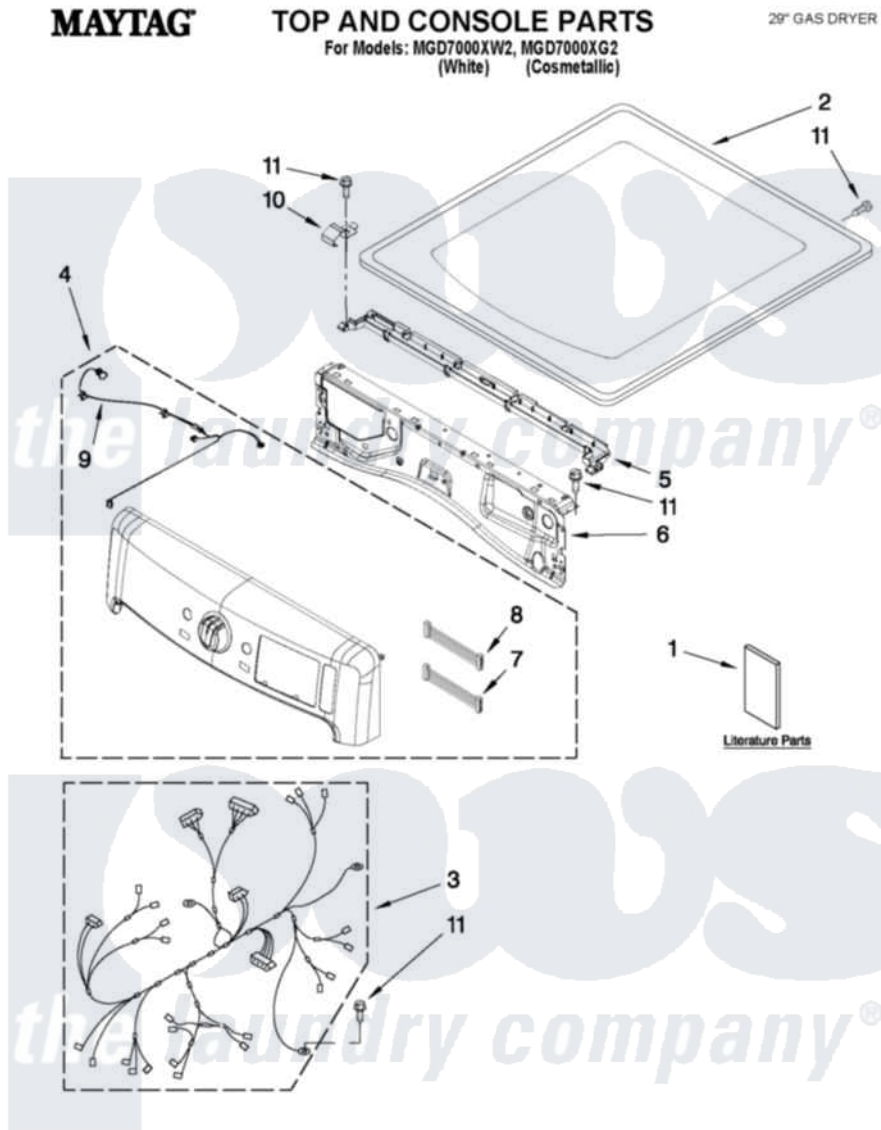

Maytag MGD7000XG2 01 - TOP AND CONSOLE PARTS

4-12 Printed in U.S.A. (BMN)(bay) 1 Part No. W10504824 Rev. A

Maytag Residential Maytag MGD7000XG2 Dryer Parts Parts Diagram 01 - TOP AND CONSOLE PARTS
 Click on the part number to view part

Item	Original Part Number	Replaced By	Status	Part Description
1	W10312954		Not Available	USE & CARE GUIDE
"	W10423115		Not Available	INSTALLATION, INSTRUCTION
"	W10420007		Not Available	TECH SHEET
2	W10208383			Top
"	W10301057			Top
3	W10441591			Harness, Main
4	W10464552			Console Assembly
"	W10464554			Console Assembly
5	W10317570			Water Channel
6	W10208198			Bracket, Console
7	W10309986			Cable, Jumper
8	W10309987			Cable, Jumper
9	W10450060		Not Available	CABLE, USER INTERFACE
10	W10317566			Spring, Clip Water Channel
11	693995			Screw, Hex Head