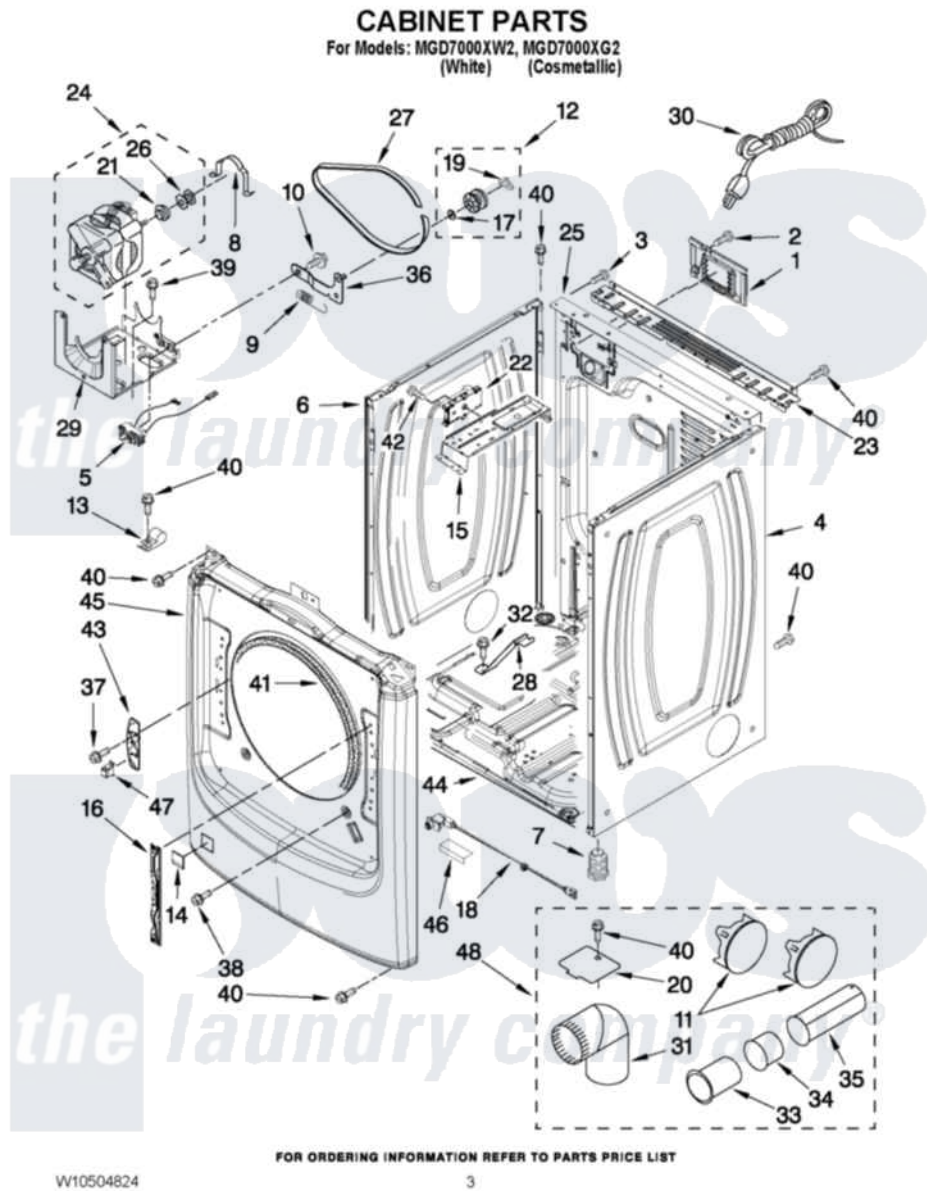

Maytag MGD7000XG2 02 - CABINET PARTS

Maytag [Residential Maytag MGD7000XG2 Dryer Parts](#) Parts Diagram 02 - CABINET PARTS
Click on the part number to view part

Item	Original Part Number	Replaced By	Status	Part Description
1	8317339			Cover, Terminal Block
2	3390631			Screw, 10-16 X 3/8
3	8533974	4331106		Screw, No.10-32 X 7/16
4	W10469589			Panel, Side
"	W10469591			Panel, Side
5	W10411936			Switch, Broken Belt
6	W10468495			Panel, Side
"	W10468501			Panel, Side
7	3392100	49621		Feet-Leveling
NI	279810			Foot-Optional
8	W10121316			Plug, Multivalent
9	3387374			Spring, Idler
10	3389420			Retainer-Idler 1/4-20 X 1/16
11	W10404617			Plug, Multivalent
12	3388672	279640		Pulley-Idr
13	3978776			Bracket, Gas Pipe Switch

14	8564457		Plug, Front Panel
"	W10301055		Plug, Front Panel
15	W10259611		Bracket, Control
16	W10315109		Bracket, Door Hinge
17	W10121334		Washer, Thrust
18	W10318609		Switch, Assembly Door
19	690997		Washer, Thrust
20	W10354249		Plate, Cover
21	3393657		Restrainer, Belt
22	W10378252		Control Board
23	W10208382		Bracket, Rear Dryer
24	W10396038		Motor Assembly 60 Hz
25	W10487430		Panel, Rear
26	3389729		Pulley, Motor
27	W10112954		Belt, Drive
28	8529757		Bracket, Burner
29	W10242878		Bracket, Motor Mounting
30	W10440461	3401402	Cord, Power
31	49026		4" - 90° Elbow
32	693995		Screw, Hex Head
33	8563747		Exhaust Pipe Medium Pipe
34	W10331278		Exhaust Pipe
35	8563749		Exhaust Pipe
36	3388674	W10118756	Idler Bracket
37	W10288126		Screw, 10-32 X 1/2
38	3357011	308685	Side Trim)
39	343641	681414	Screw, 10AB X 1/2
40	3390647	488729	Screw
41	3387242		Seal, Front Panel
42	693995		Screw, Hex Head
43	W10208250		Strike, Door
44	8565046		(BROKEN BELT BASE, CABINET SWITCH)
45	W10464575		Front Panel
"	W10464576		Front Panel
46	W10215725		Cover, Door Switch
47	W10208401		Spring Catch Assembly
NI	W10186596	W10470674	Dryer Exhaust Kit