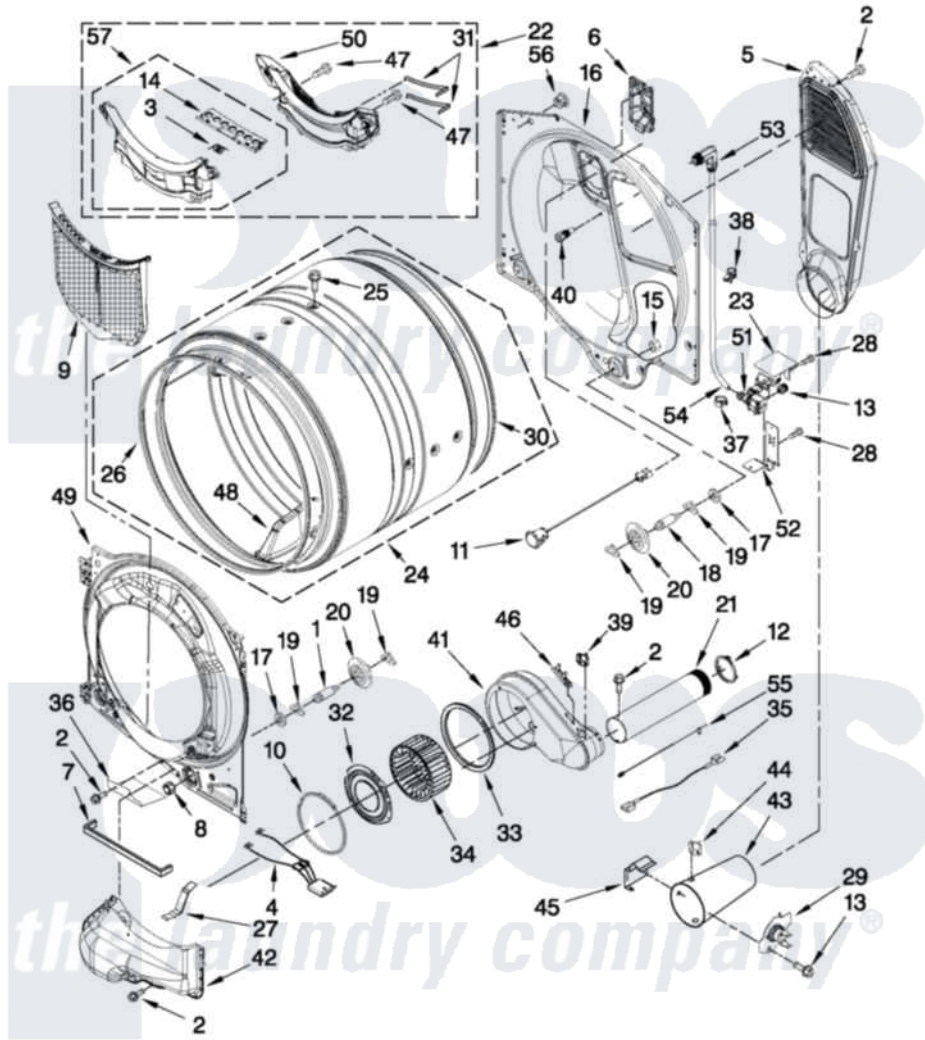

Maytag MGD7000XG2 03 - BULKHEAD PARTS

BULKHEAD PARTS

For Models: MGD7000XW2, MGD7000XG2
(White) (Cosmetallic)

FOR ORDERING INFORMATION REFER TO PARTS PRICE LIST

W10504824

5

Maytag [Residential Maytag MGD7000XG2 Dryer Parts](#) Parts Diagram 03 - BULKHEAD PARTS

[Click on the part number to view part](#)

Item	Original Part Number	Replaced By	Status	Part Description
1	W10359271			Shaft, Drum Roller Threads
2	3390647	488729		Screw
3	W10219015			Spring, Lint Screen Door
4	W10298258			Harness, Sensor
5	W10295533			Air Duct Assembly
6	W10208422			Rear Deflector
7	W10211950			Seal, Outlet Housing
8	3934666	W10080210		Nut, 3/8 X 16
9	W10370972			Lint, Screen
10	W10211899			Seal, Collar Blower Housing
11	W10422853			Drum Light Assembly-Led
12	W10344699			Collar, Duct
13	W10044605			Coupling, Hose
14	W10219016			Door, Lint Screen
15	W10001120	W10080190		Nut, 3/8-16
16	W10211946			Bulkhead, Rear