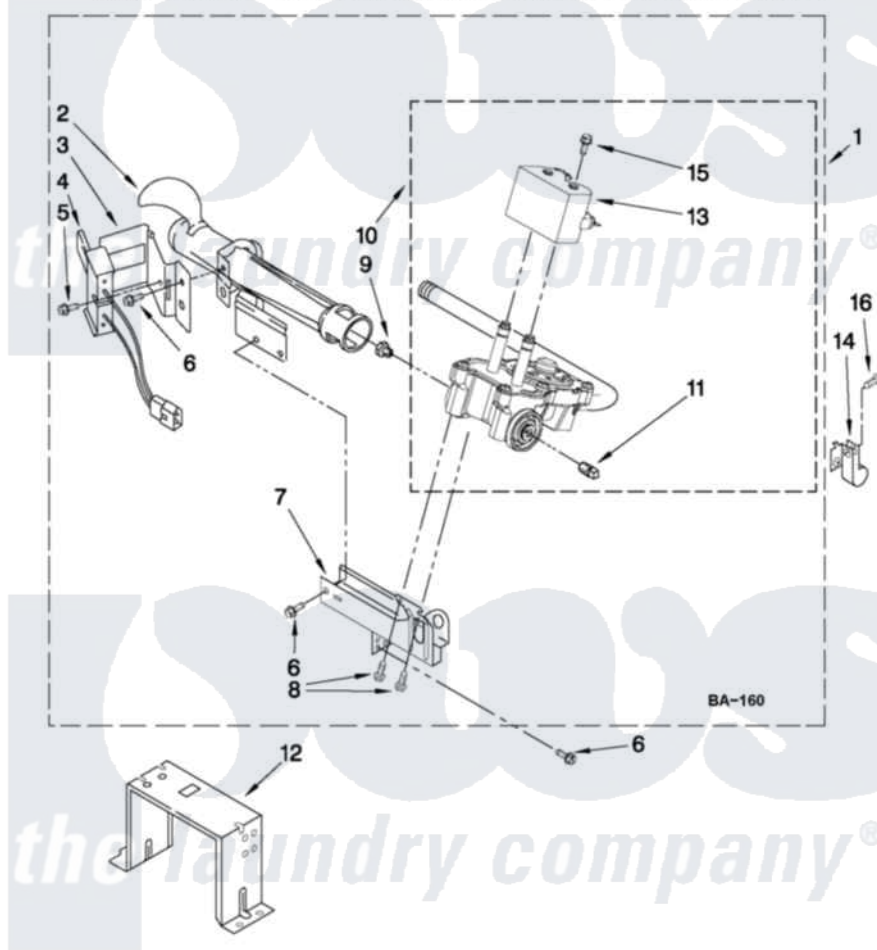

# Maytag MGD7000XG2 04 - W10307147 BURNER ASSEMBLY

## W10307147 BURNER ASSEMBLY

For Models: MGD7000XW2, MGD7000XG2  
(White) (Cosmetallic)

USE WITH TYPE 1 - NATURAL, TYPE 2 - MIXED,  
AND TYPE 4 - LIQUEFIED PROPANE AND BUTANE GASES

FOR ORDERING INFORMATION REFER TO PARTS PRICE LIST

W10504824

7

Maytag Residential Maytag MGD7000XG2 Dryer Parts Parts Diagram 04 - W10307147 BURNER ASSEMBLY  
Click on the part number to view part

Item	Original Part Number	Replaced By	Status	Part Description
1	W10307147	<a href="#">W10353165</a>		Burner-Gas
2	688617	<a href="#">693140</a>		Burner
3	<a href="#">694298</a>			Bracket, Ignitor
4	686590	<a href="#">279311</a>		Ignitor
5	<a href="#">3393909</a>			Screw, 8-32 X 7/8
6	343641	<a href="#">681414</a>		Screw, 10AB X 1/2
7	3389871		Not Available	Base, Burner
8	<a href="#">3387057</a>			Screw, 10-16 X 1/2 Orifice, Burner
9	<a href="#">15418</a>			Orifice, Burner Type 1
10	W10175144	<a href="#">W10293912</a>		Valve-Gas
11	<a href="#">W10295523</a>			Plug, Pipe
12	<a href="#">3389889</a>			Bracket, Support
13	<a href="#">W10328463</a>			Coil, 60 Hz
14	<a href="#">3978776</a>			Bracket, Gas Pipe Switch
15	<a href="#">326049536</a>			Screw, Coil
16	3390647	<a href="#">488729</a>		Screw