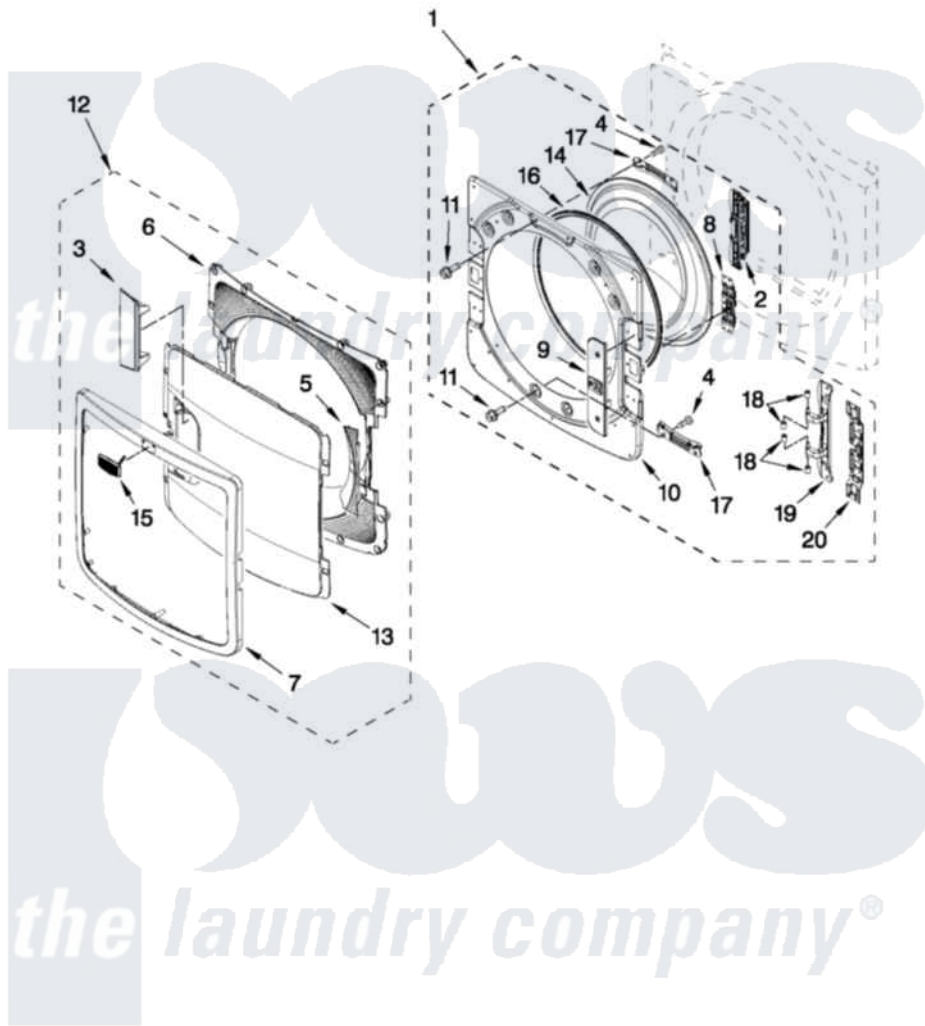

Maytag MGD7000XG2 05 - DOOR PARTS

DOOR PARTS

For Models: MGD7000XW2, MGD7000XG2
(White) (Cosmetallic)

FOR ORDERING INFORMATION REFER TO PARTS PRICE LIST

W10504824

9

Maytag [Residential Maytag MGD7000XG2 Dryer Parts](#) Parts Diagram 05 - DOOR PARTS
Click on the part number to view part

Item	Original Part Number	Replaced By	Status	Part Description
1	W10272387			Door Assembly Inner
2	W10208414			Door Hinge Assembly
3	W10272398			Door Handle
4	9742177			Screw, 8-18 X .625
5	W10272400			Door Plug
6	W10272392			Door-Intermediate
7	W10272390			Trim Door
8	W10208254			Door Inner Screw, 10-32 X 1/2
9	W10272404			Cover, Door Catch
10	W10285652			Inner Door
11	W10288126			Screw, 10-32 X 1/2
12	W10272389			Door, Outer Assembly
13	W10272391			Screen, Outer Door
14	W10208417			Window Inner Door
15	W10316087			Badge Assembly
16	W10329710			Door Catch Assembly