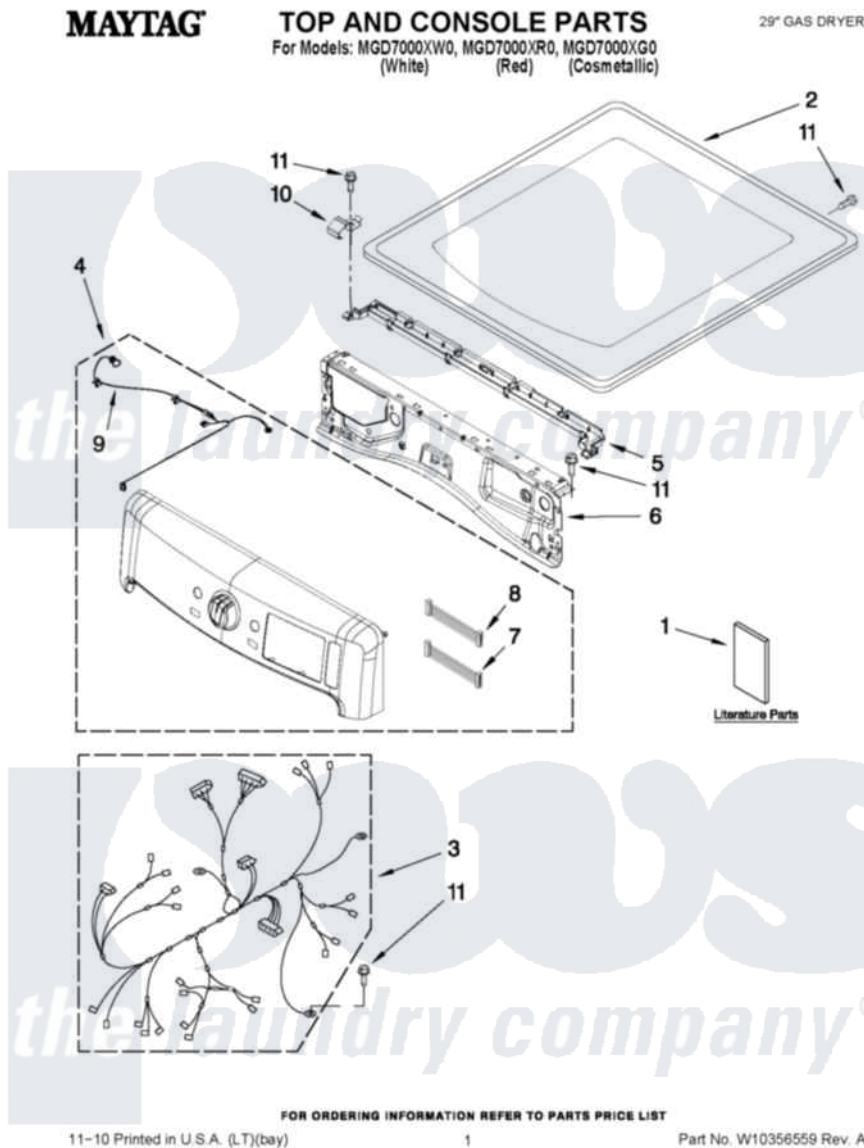

Maytag MGD7000XR0 01 - TOP AND CONSOLE PARTS

Maytag Residential Maytag MGD7000XR0 Dryer Parts Parts Diagram 01 - TOP AND CONSOLE PARTS
 Click on the part number to view part

Item	Original Part Number	Replaced By	Status	Part Description
1	W10312954		Not Available	USE & CARE GUIDE
"	W10057364		Not Available	INSTALLATION INSTRUCTIONS
"	W10316958		Not Available	TECH SHEET
2	W10208383			Top
"	W10337792			Top
"	W10301057			Top
3	W10267282	W10355891		Harness, Main
4	W10350669			Panel, Console
"	W10350671			Panel, Console
"	W10350673	W10388467		Console
5	W10317570			Water Channel
6	W10208198			Bracket, Console
7	W10309986			Cable, Jumper
8	W10309987			Cable, Jumper
9	W10267833			Cable, Led User-Interface
10	W10317566			Spring, Clip Water Channel