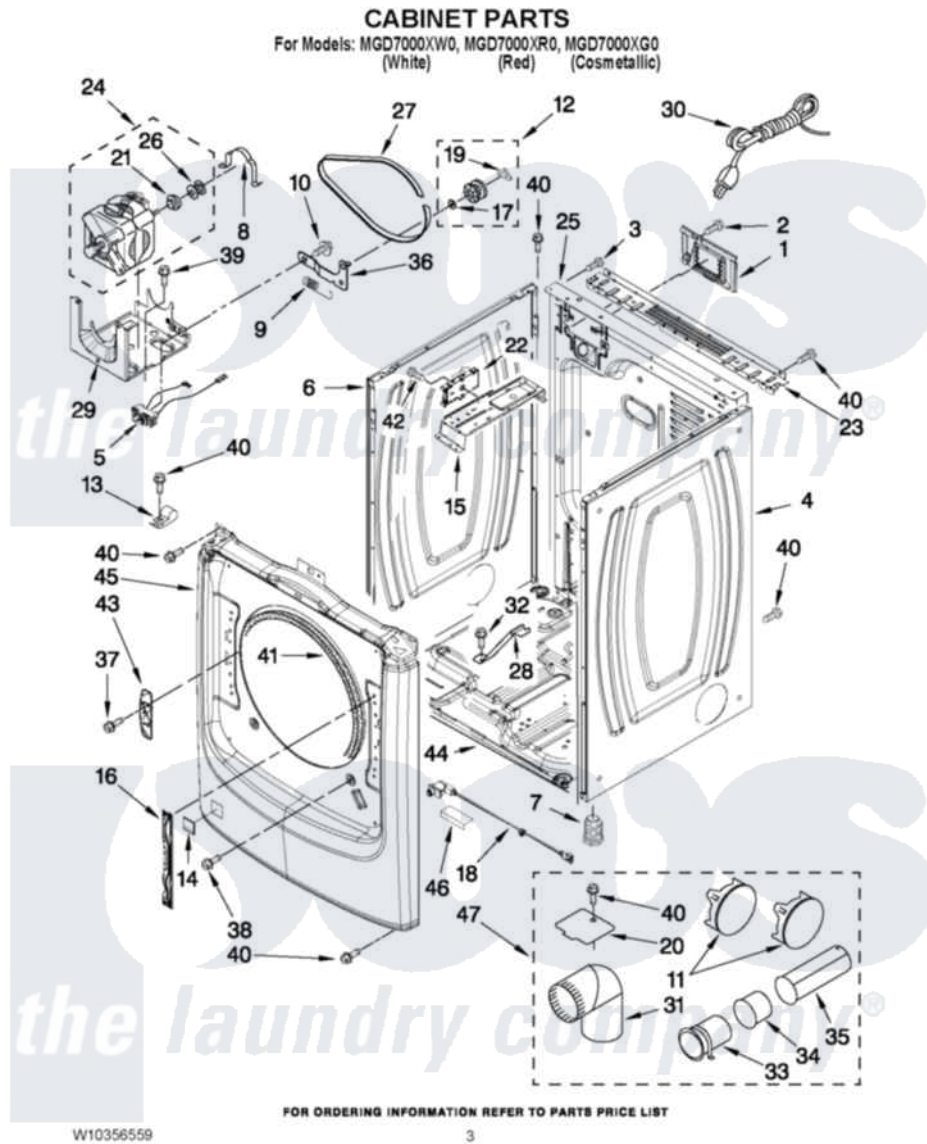

Maytag MGD7000XR0 02 - CABINET PARTS

Maytag Residential Maytag MGD7000XR0 Dryer Parts Parts Diagram 02 - CABINET PARTS
Click on the part number to view part

Item	Original Part Number	Replaced By	Status	Part Description
1	8317339			Cover, Terminal Block
2	3390814	90767		Screw, 8A X 3/8 HeX Washer Head Tapping
3	8533974	4331106		Screw, No.10-32 X 7/16
4	W10280028			Panel, Side
"	W10337791			Panel, Side
"	W10301059			Panel, Side
5	W10246525	W10314253		Switch, Assembly Broken Belt
6	W10192435			Panel, Side
"	W10337789	W10468502		Panel, Side
"	W10301058			Panel, Side
7	3392100	49621		Feet-Leveling
NI	279810			Foot-Optional
8	660658			Clamp, Motor Mounting 343481 685441
9	3387374			Spring, Idler
10	3389420			Retainer-Idler 1/4-20 X 1/16