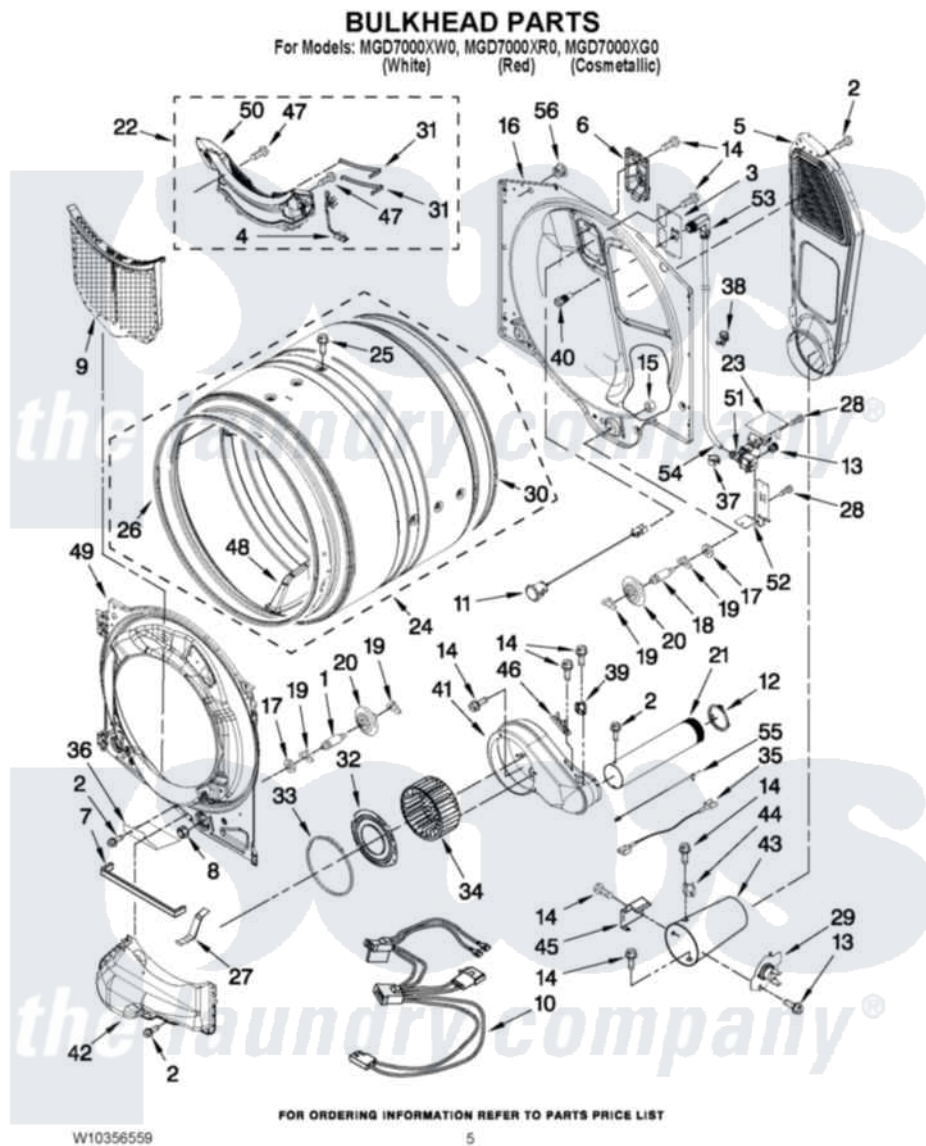

# Maytag MGD7000XR0 03 - BULKHEAD PARTS

Maytag [Residential Maytag MGD7000XR0 Dryer Parts](#) Parts Diagram 03 - BULKHEAD PARTS  
Click on the part number to view part

Item	Original Part Number	Replaced By	Status	Part Description
1	8575324	<a href="#">W10359271</a>		Shaft, Drum Roller Threads
2	3390647	<a href="#">488729</a>		Screw
3	<a href="#">W10249422</a>			Nozzle, Bracket Rear
4	<a href="#">W10298258</a>			Harness, Sensor
5	<a href="#">W10295533</a>			Air Duct Assembly
6	<a href="#">W10208422</a>			Rear Deflector
7	<a href="#">W10211950</a>			Seal, Outlet Housing
8	3934666	<a href="#">W10080210</a>		Nut, 3/8 X 16
9	W10211906	<a href="#">W10370972</a>		Lint, Screen
10	<a href="#">3401850</a>			Harness-Gas
11	<a href="#">W10236079</a>			Drum Light Assembly-Led
12	<a href="#">W10344699</a>			Collar, Duct
13	<a href="#">W10044605</a>			Coupling, Hose
14	<a href="#">693995</a>			Screw, Hex Head
15	W10001120	<a href="#">W10080190</a>		Nut, 3/8-16
16	<a href="#">W10211946</a>			Bulkhead, Rear