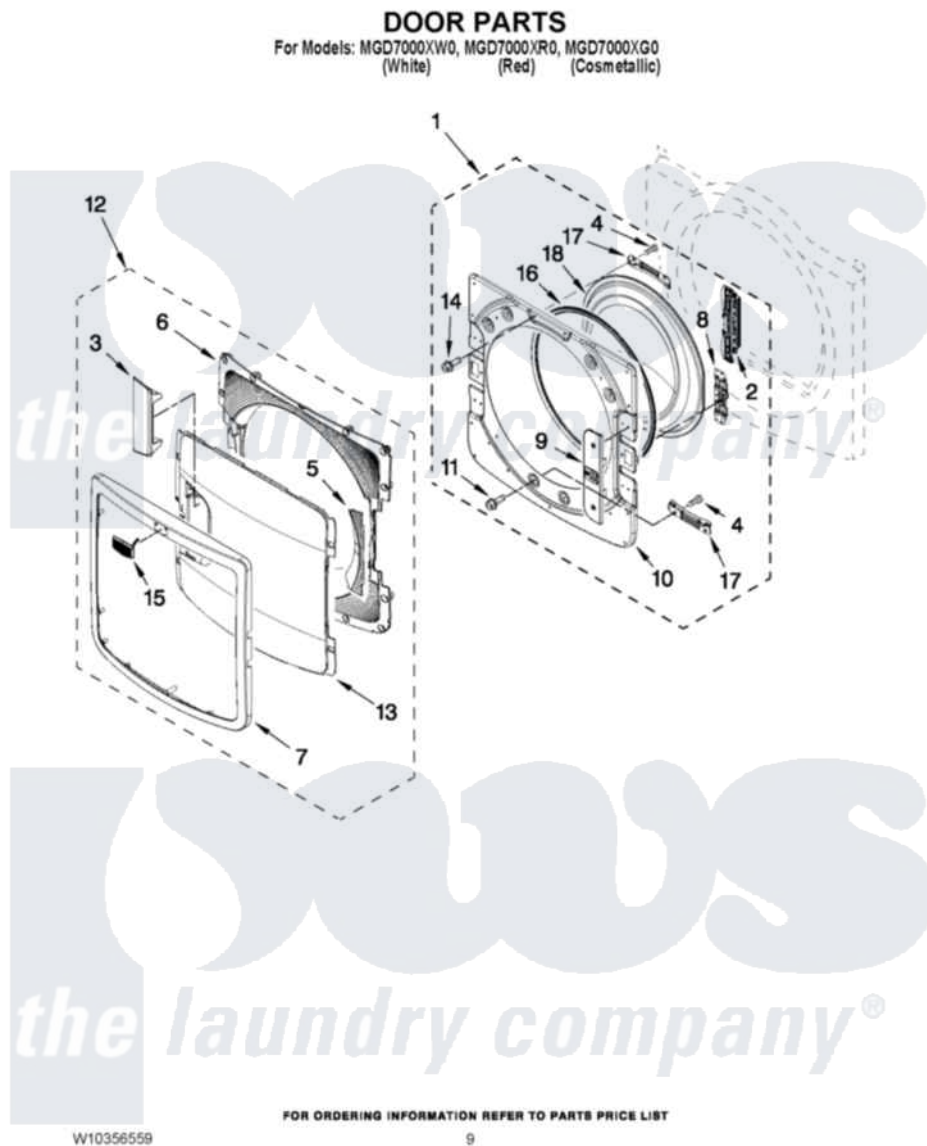

Maytag MGD7000XR0 05 - DOOR PARTS

Maytag [Residential Maytag MGD7000XR0 Dryer Parts](#) Parts Diagram 05 - DOOR PARTS
Click on the part number to view part

Item	Original Part Number	Replaced By	Status	Part Description
1	W10272387			Door Assembly Inner
2	W10208414			Door Hinge Assembly
3	W10272398			Door Handle
4	9742177			Screw, 8-18 X .625
5	W10272400			Door Plug
6	W10272392			Door-Intermediate
7	W10272390			Trim Door
8	W10208254			Door Inner Screw, 10-32 X 1/2
9	W10272404			Cover, Door Catch
10	W10285652			Inner Door
11	W10288126			Screw, 10-32 X 1/2
12	W10272389			Door, Outer Assembly
13	W10272391			Screen, Outer Door
14	3393258	3373329D		Screw
15	W10316087			Badge Assembly
16	W10329710			Door Catch Assembly