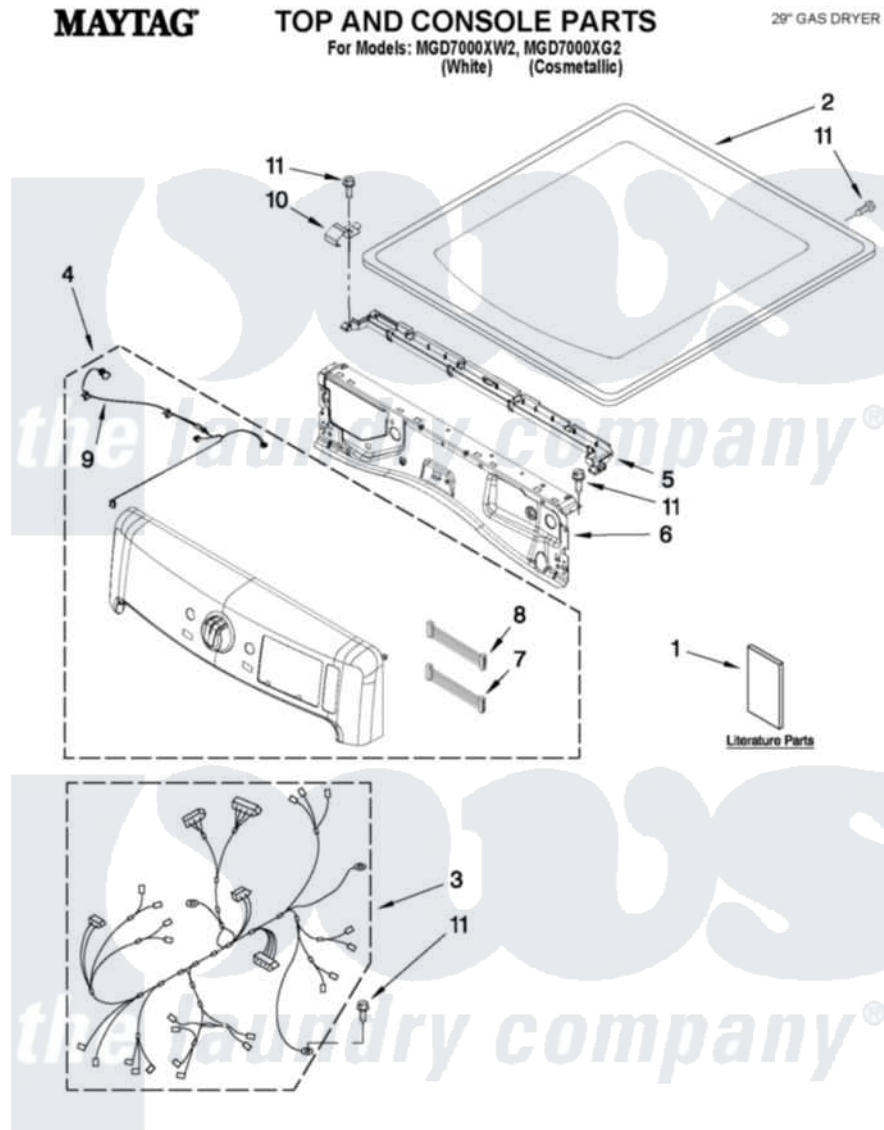

Maytag MGD7000XW2 01 - TOP AND CONSOLE PARTS

4-12 Printed in U.S.A. (BMN)(bay) 1 Part No. W10504824 Rev. A

Maytag [Residential Maytag MGD7000XW2 Dryer Parts](#) Parts Diagram 01 - TOP AND CONSOLE PARTS
 Click on the part number to view part

Item	Original Part Number	Replaced By	Status	Part Description
1	W10312954		Not Available	USE & CARE GUIDE
"	W10423115		Not Available	INSTALLATION, INSTRUCTION
"	W10420007		Not Available	TECH SHEET
2	W10208383			Top
"	W10301057			Top
3	W10441591			Harness, Main
4	W10464552			Console Assembly
"	W10464554			Console Assembly
5	W10317570			Water Channel
6	W10208198			Bracket, Console
7	W10309986			Cable, Jumper
8	W10309987			Cable, Jumper
9	W10450060		Not Available	CABLE, USER INTERFACE
10	W10317566			Spring, Clip Water Channel
11	693995			Screw, Hex Head