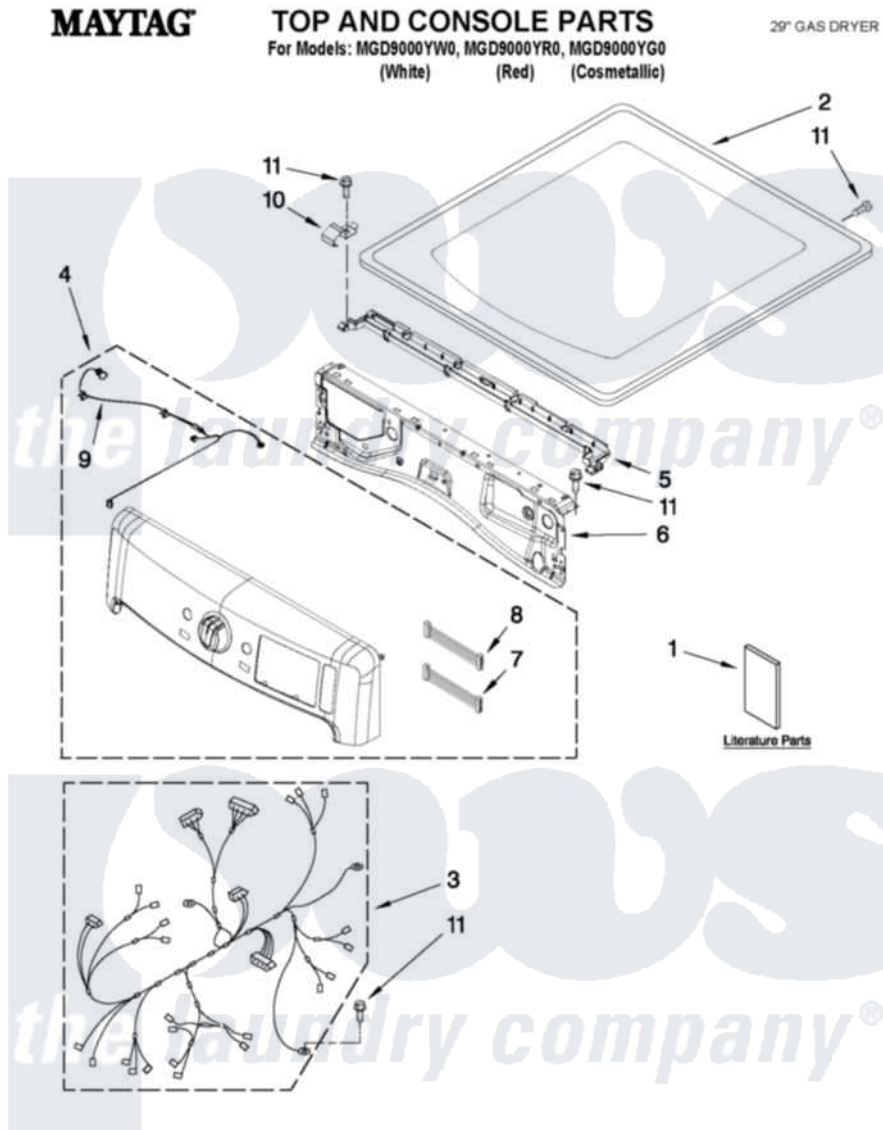

Maytag MGD9000YG0 01 - TOP AND CONSOLE PARTS

FOR ORDERING INFORMATION REFER TO PARTS PRICE LIST
 2-11 Printed in U.S.A. (LT) (eeb) 1 Part No. W10395140 Rev. A

Maytag [Residential Maytag MGD9000YG0 Dryer Parts](#) Parts Diagram 01 - TOP AND CONSOLE PARTS
 Click on the part number to view part

Item	Original Part Number	Replaced By	Status	Part Description
1	W10312952		Not Available	USE & CARE GUIDE
"	W10057364		Not Available	INSTALLATION INSTRUCTIONS
"	W10315512		Not Available	TECH SHEET
2	W10208383			Top
"	W10337792			Top
"	W10301057			Top
3	W10355891			Harness, Main
4	W10308730	W10392722		Panel, Console
"	W10362385	W10392724		Console Assembly
"	W10308732	W10392723		Panel, Console
5	W10317570			Water Channel
6	W10208198			Bracket, Console
7	W10309986			Cable, Jumper
8	W10309987			Cable, Jumper
9	W10267833			Cable, Led User-Interface
10	W10317566			Spring, Clip Water Channel