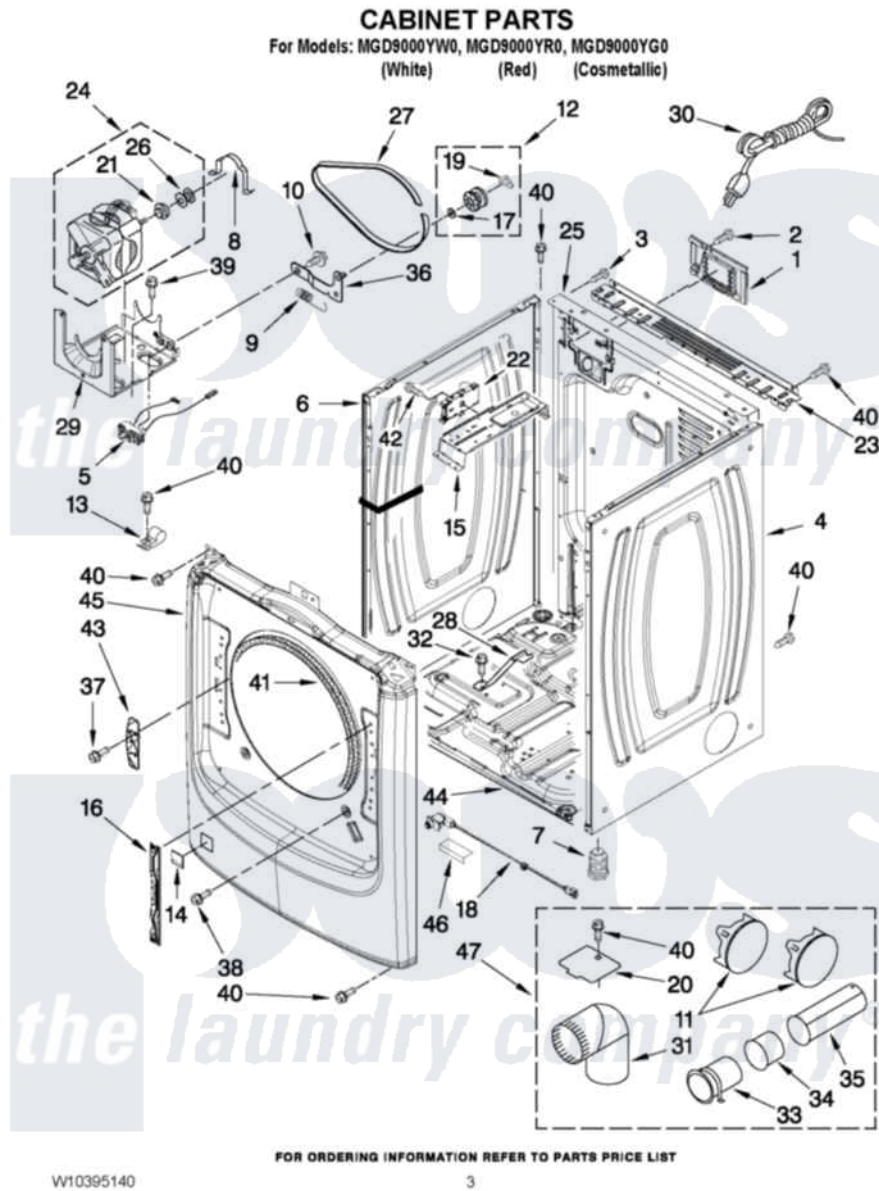

Maytag MGD9000YG0 02 - CABINET PARTS

Maytag [Residential Maytag MGD9000YG0 Dryer Parts](#) Parts Diagram 02 - CABINET PARTS
 Click on the part number to view part

Item	Original Part Number	Replaced By	Status	Part Description
1	8317339			Cover, Terminal Block
2	3390814	90767		Screw, 8A X 3/8 HeX Washer Head Tapping
3	8533974	4331106		Screw, No.10-32 X 7/16
4	W10280028			Panel, Side
"	W10337791			Panel, Side
"	W10301059			Panel, Side
5	W10246525	W10314253		Switch, Assembly Broken Belt
6	W10192435			Panel, Side
"	W10337789	W10468502		Panel, Side
"	W10301058			Panel, Side
7	3392100	49621		Feet-Leveling
NI	279810			Foot-Optional
8	660658			Clamp, Motor Mounting 343481 685441
9	3387374			Spring, Idler
10	3389420			Retainer-Idler 1/4-20 X 1/16