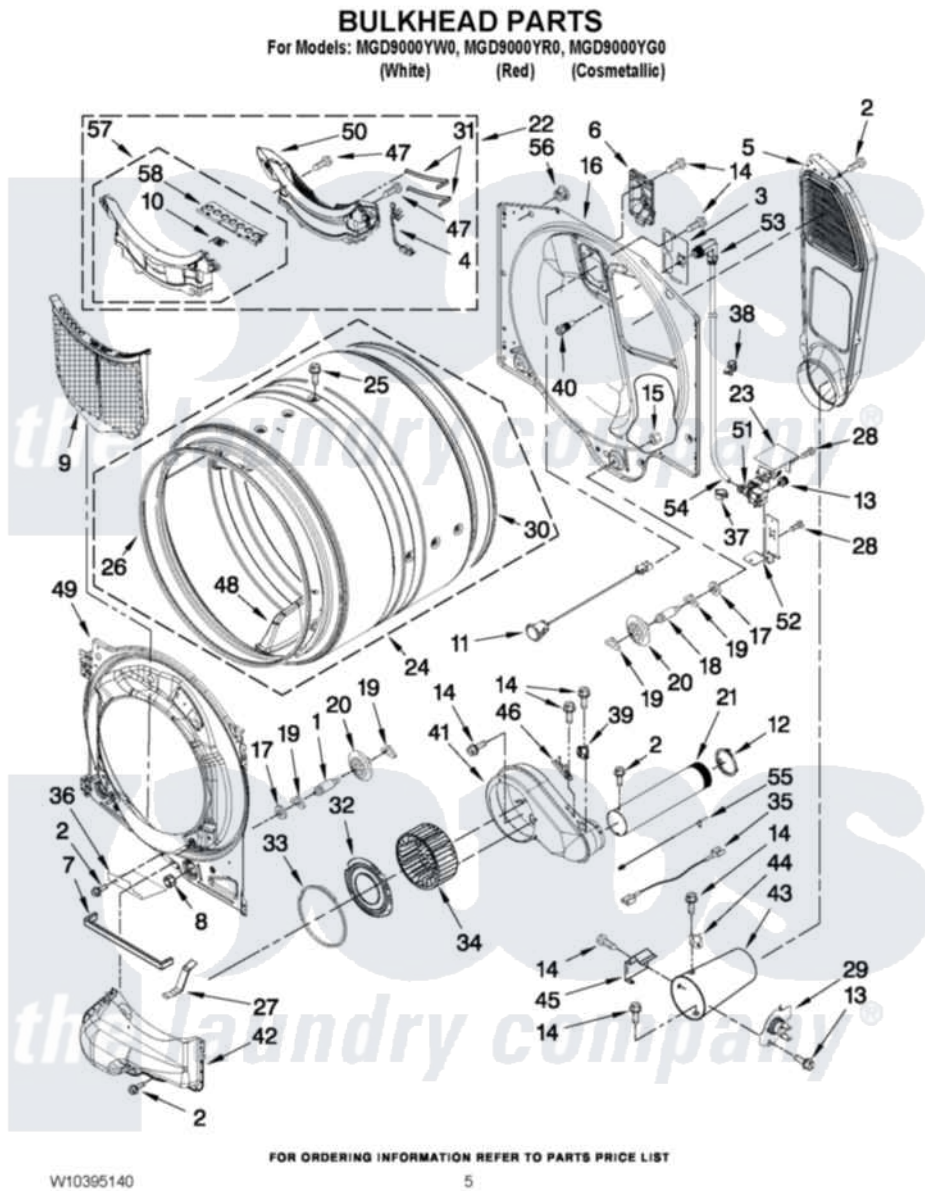

Maytag MGD9000YG0 03 - BULKHEAD PARTS

Maytag [Residential Maytag MGD9000YG0 Dryer Parts](#) Parts Diagram 03 - BULKHEAD PARTS
Click on the part number to view part

Item	Original Part Number	Replaced By	Status	Part Description
1	W10359271			Shaft, Drum Roller Threads
2	3390647	488729		Screw
3	W10249422			Nozzle, Bracket Rear
4	W10298258			Harness, Sensor
5	W10295533			Air Duct Assembly
6	W10208422			Rear Deflector
7	W10211950			Seal, Outlet Housing
8	3934666	W10080210		Nut, 3/8 X 16
9	W10370972			Lint, Screen
10	W10219015			Spring, Lint Screen Door
11	W10236079			Drum Light Assembly-Led
12	W10344699			Collar, Duct
13	W10044605			Coupling, Hose
14	693995			Screw, Hex Head
15	W10001120	W10080190		Nut, 3/8-16
16	W10211946			Bulkhead, Rear