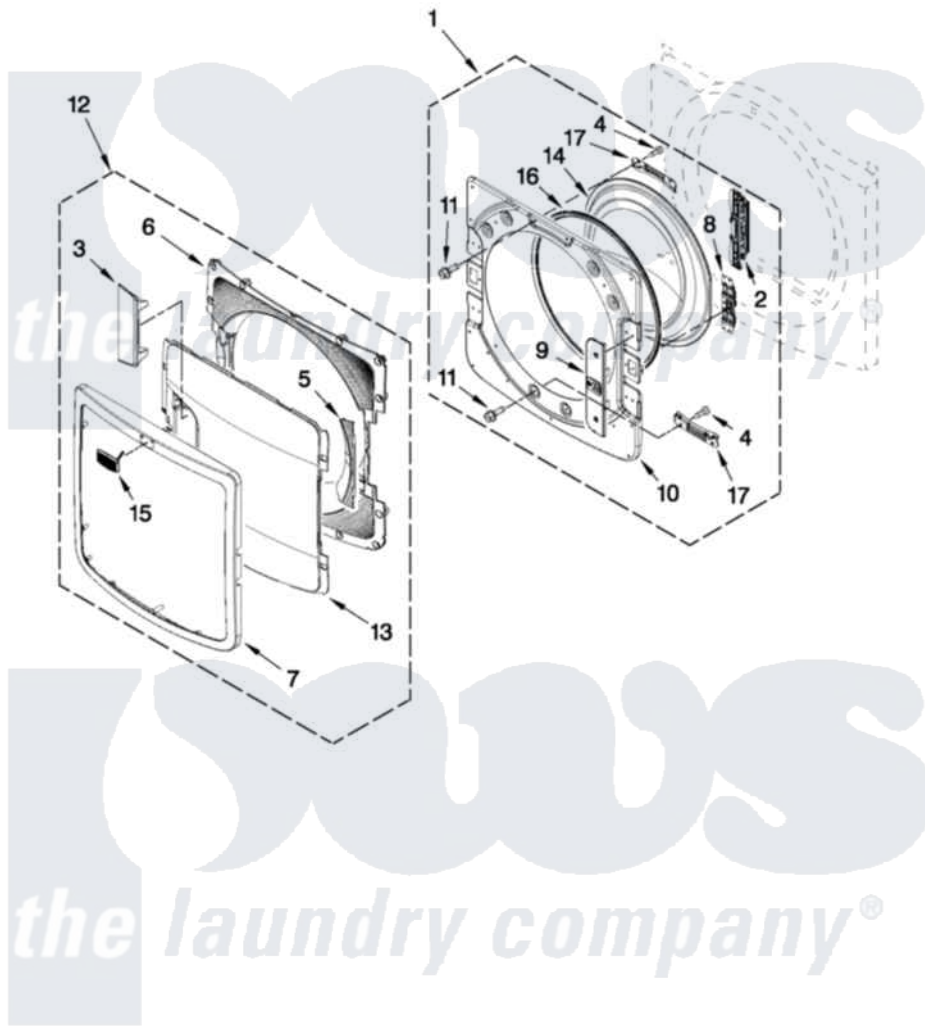

# Maytag MGD9000YG0 05 - DOOR PARTS

## DOOR PARTS

For Models: MGD9000YW0, MGD9000YR0, MGD9000YG0  
(White) (Red) (Cosmetallic)

W10395140

FOR ORDERING INFORMATION REFER TO PARTS PRICE LIST

9

Maytag [Residential Maytag MGD9000YG0 Dryer Parts](#) Parts Diagram 05 - DOOR PARTS  
Click on the part number to view part

Item	Original Part Number	Replaced By	Status	Part Description
1	<a href="#">W10272387</a>			Door Assembly Inner
2	<a href="#">W10208414</a>			Door Hinge Assembly
3	<a href="#">W10272398</a>			Door Handle
4	<a href="#">9742177</a>			Screw, 8-18 X .625
5	<a href="#">W10272400</a>			Door Plug
6	<a href="#">W10272392</a>			Door-Intermediate
7	<a href="#">W10272390</a>			Trim Door
8	<a href="#">W10208254</a>			Door Inner Screw, 10-32 X 1/2
9	<a href="#">W10272404</a>			Cover, Door Catch
10	<a href="#">W10285652</a>			Inner Door
11	<a href="#">W10288126</a>			Screw, 10-32 X 1/2
12	<a href="#">W10272389</a>			Door, Outer Assembly
13	<a href="#">W10272391</a>			Screen, Outer Door
14	<a href="#">W10208417</a>			Window Inner Door
15	<a href="#">W10316087</a>			Badge Assembly
16	<a href="#">W10329710</a>			Door Catch Assembly