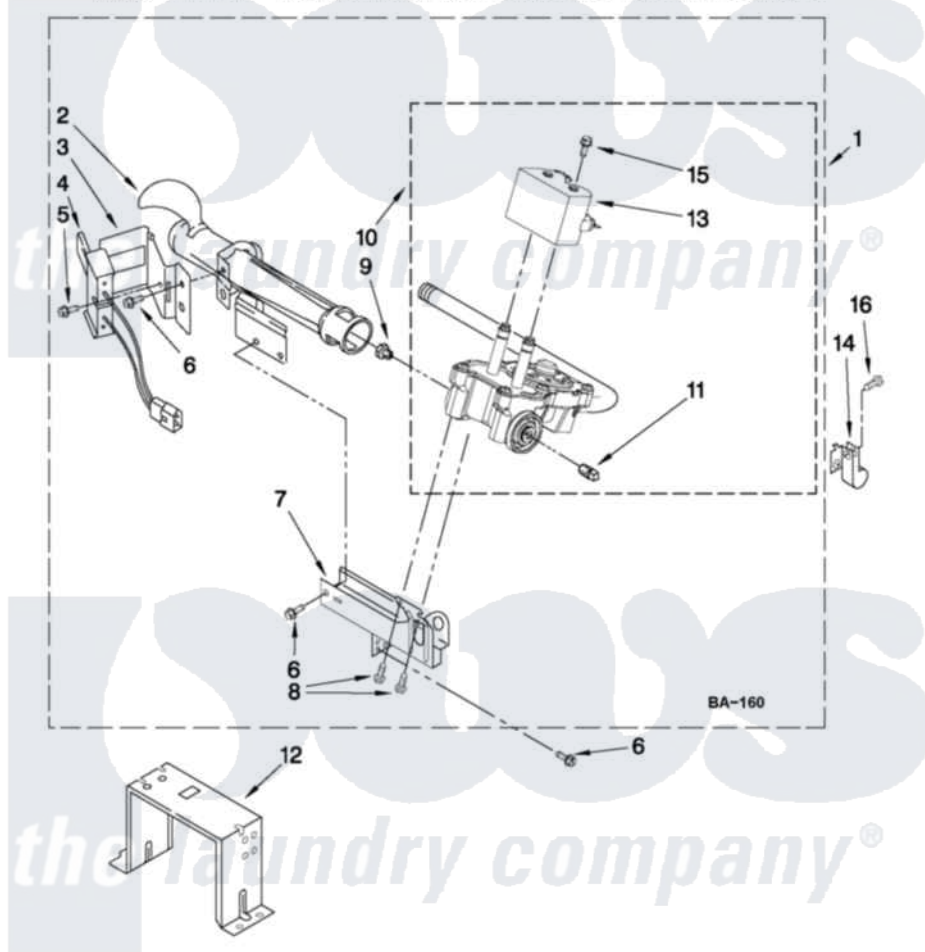

Maytag MGD9000YG1 04 - W10307147 BURNER ASSEMBLY

W10307147 BURNER ASSEMBLY

For Models: MGD9000YW1, MGD9000YR1, MGD9000YG1
(White) (Red) (Cosmetallic)

USE WITH TYPE 1 - NATURAL, TYPE 2 - MIXED,
AND TYPE 4 - LIQUEFIED PROPANE AND BUTANE GASES

FOR ORDERING INFORMATION REFER TO PARTS PRICE LIST

W10431368

7

Maytag Residential Maytag MGD9000YG1 Dryer Parts Parts Diagram 04 - W10307147 BURNER ASSEMBLY
Click on the part number to view part

Item	Original Part Number	Replaced By	Status	Part Description
1	W10307147	W10353165		Burner-Gas
2	688617	693140		Burner
3	694298			Bracket, Ignitor
4	686590	279311		Ignitor
5	3393909			Screw, 8-32 X 7/8
6	343641	681414		Screw, 10AB X 1/2
7	3389871		Not Available	Base, Burner
8	3387057			Screw, 10-16 X 1/2 Orifice, Burner
9	15418			Orifice, Burner Type 1
10	W10175144	W10293912		Valve-Gas
11	W10295523			Plug, Pipe
12	3389889			Bracket, Support
13	W10328463			Coil, 60 Hz
14	3978776			Bracket, Gas Pipe Switch
15	326049536			Screw, Coil
16	3390647	488729		Screw