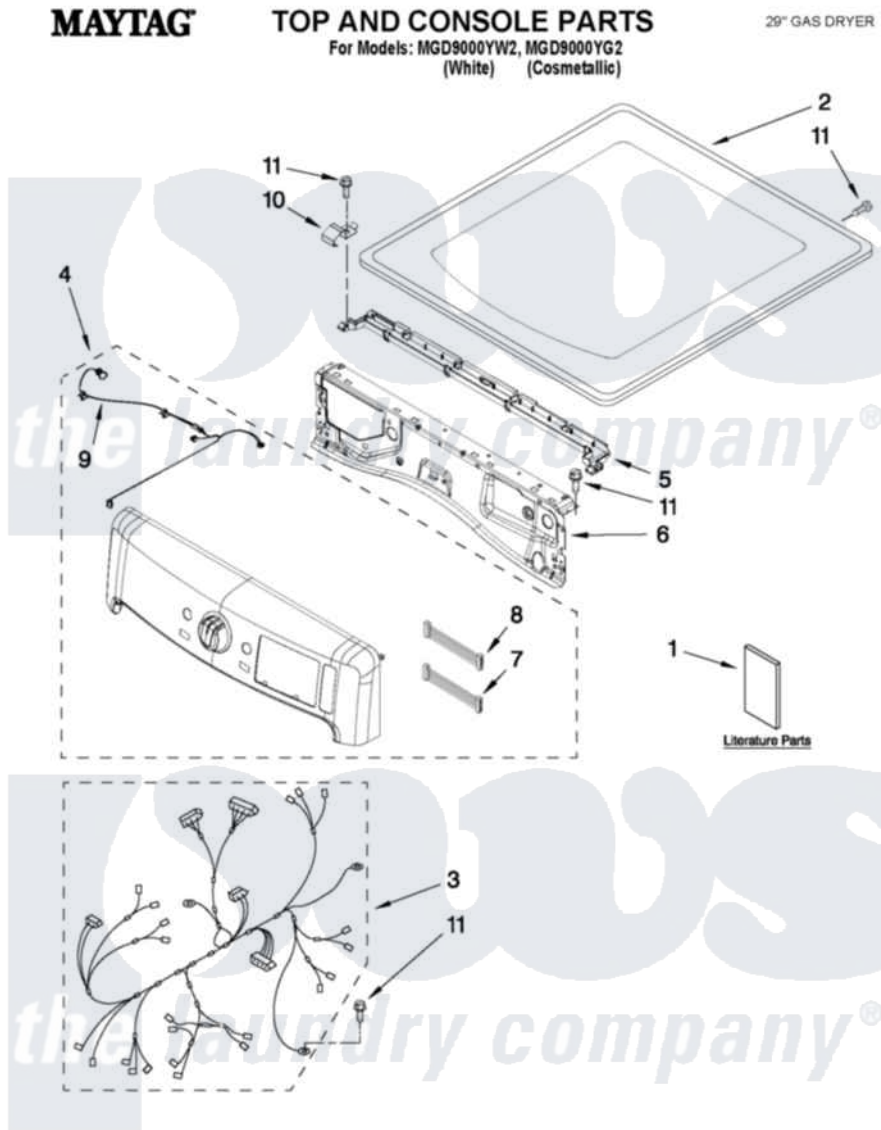

Maytag MGD9000YG2 01 - TOP AND CONSOLE PARTS

FOR ORDERING INFORMATION REFER TO PARTS PRICE LIST
 5-12 Printed in U.S.A. (BMN)(bay) 1 Part No. W10503844 Rev. A

Maytag [Residential Maytag MGD9000YG2 Dryer Parts](#) Parts Diagram 01 - TOP AND CONSOLE PARTS
 Click on the part number to view part

Item	Original Part Number	Replaced By	Status	Part Description
1	W10312952		Not Available	USE & CARE GUIDE
"	W10423115		Not Available	INSTALLATION, INSTRUCTION
"	W10420006		Not Available	TECH SHEET
2	W10208383			Top
"	W10301057			Top
3	W10441591			Harness, Main
4	W10464661			Console Assembly
"	W10464662			Console Assembly
5	W10317570			Water Channel
6	W10208198			Bracket, Console
7	W10309986			Cable, Jumper
8	W10309987			Cable, Jumper
9	W10450060		Not Available	CABLE, USER INTERFACE
10	W10317566			Spring, Clip Water Channel
11	3390647	488729		Screw