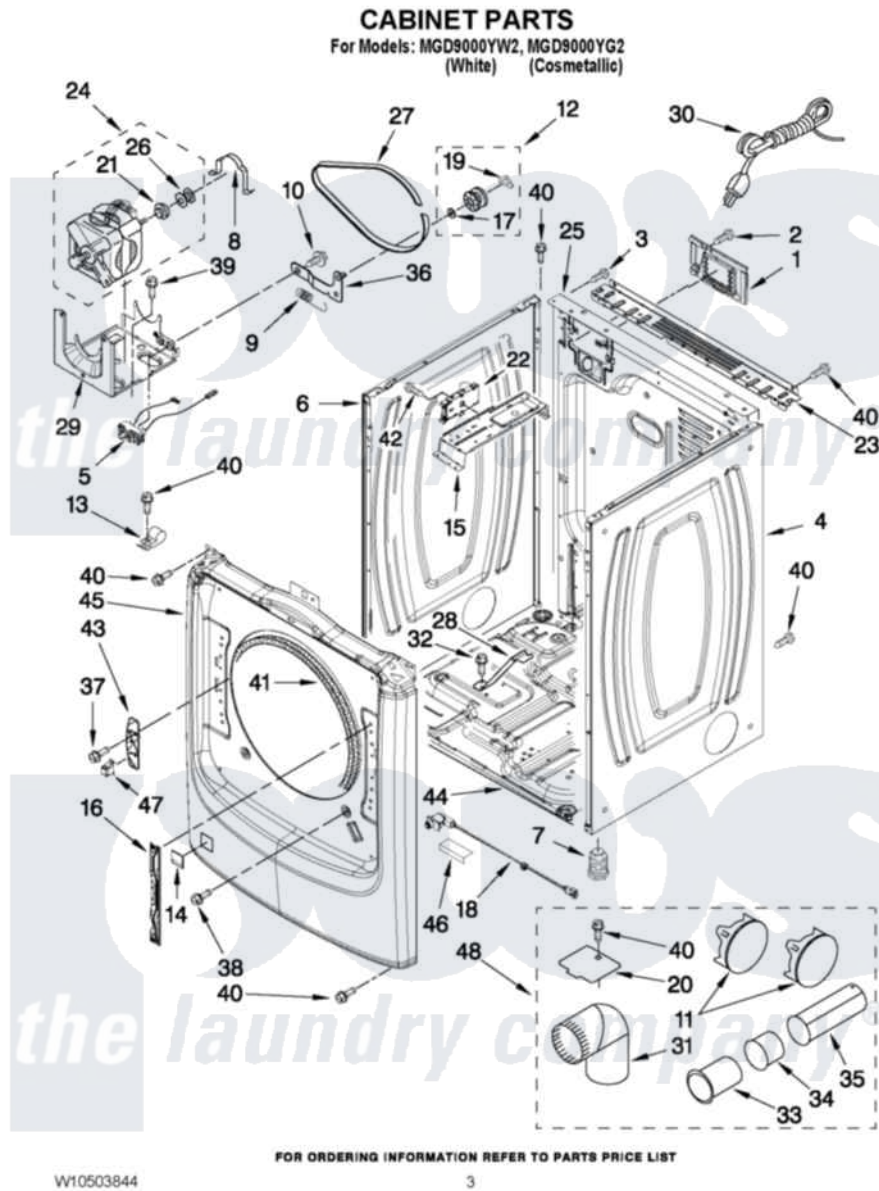

Maytag MGD9000YG2 02 - CABINET PARTS

Maytag [Residential Maytag MGD9000YG2 Dryer Parts](#) Parts Diagram 02 - CABINET PARTS
Click on the part number to view part

Item	Original Part Number	Replaced By	Status	Part Description
1	8317339			Cover, Terminal Block
2	3390631			Screw, 10-16 X 3/8
3	8533974	4331106		Screw, No.10-32 X 7/16
4	W10469589			Panel, Side
"	W10469591			Panel, Side
5	W10411936			Switch, Broken Belt
6	W10468495			Panel, Side
"	W10468501			Panel, Side
7	3392100	49621		Feet-Leveling
NI	279810			Foot-Optional
8	W10121316			Plug, Multivent
9	3387374			Spring, Idler
10	3389420			Retainer-Idler 1/4-20 X 1/16
11	W10404617			Plug, Multivent
12	3388672	279640		Pulley-Idr
13	3978776			Bracket, Gas Pipe Switch

14	8564457		Plug, Front Panel
"	W10301055		Plug, Front Panel
15	W10259611		Bracket, Control
16	W10315109		Bracket, Door Hinge
17	W10121334		Washer, Thrust
18	W10318609		Switch, Assembly Door
19	690997		Washer, Thrust
20	W10354249		Plate, Cover
21	3393657		Restrainer, Belt
22	W10378252		Control Board
23	W10208382		Bracket, Rear Dryer
24	W10396038		Motor Assembly 60 Hz
25	W10487430		Panel, Rear
26	3389729		Pulley, Motor
27	W10112954		Belt, Drive
28	8529757		Bracket, Burner
29	W10242878		Bracket, Motor Mounting
30	W10440461	3401402	Cord, Power
31	49026		4" - 90° Elbow
32	693995		Screw, Hex Head
33	8563747		Exhaust Pipe Medium Pipe
34	W10331278		Exhaust Pipe
35	8563749		Exhaust Pipe
36	3388674	W10118756	Idler Bracket
37	W10288126		Screw, 10-32 X 1/2
38	3357011	308685	Side Trim)
39	343641	681414	Screw, 10AB X 1/2
40	3390647	488729	Screw
41	3387242		Seal, Front Panel
42	693995		Screw, Hex Head
43	W10208250		Strike, Door
44	8565046		(BROKEN BELT BASE, CABINET SWITCH)
45	W10464575		Front Panel
"	W10464576		Front Panel
46	W10215725		Cover, Door Switch
47	W10208401		Spring Catch Assembly
NI	W10186596	W10470674	Dryer Exhaust Kit