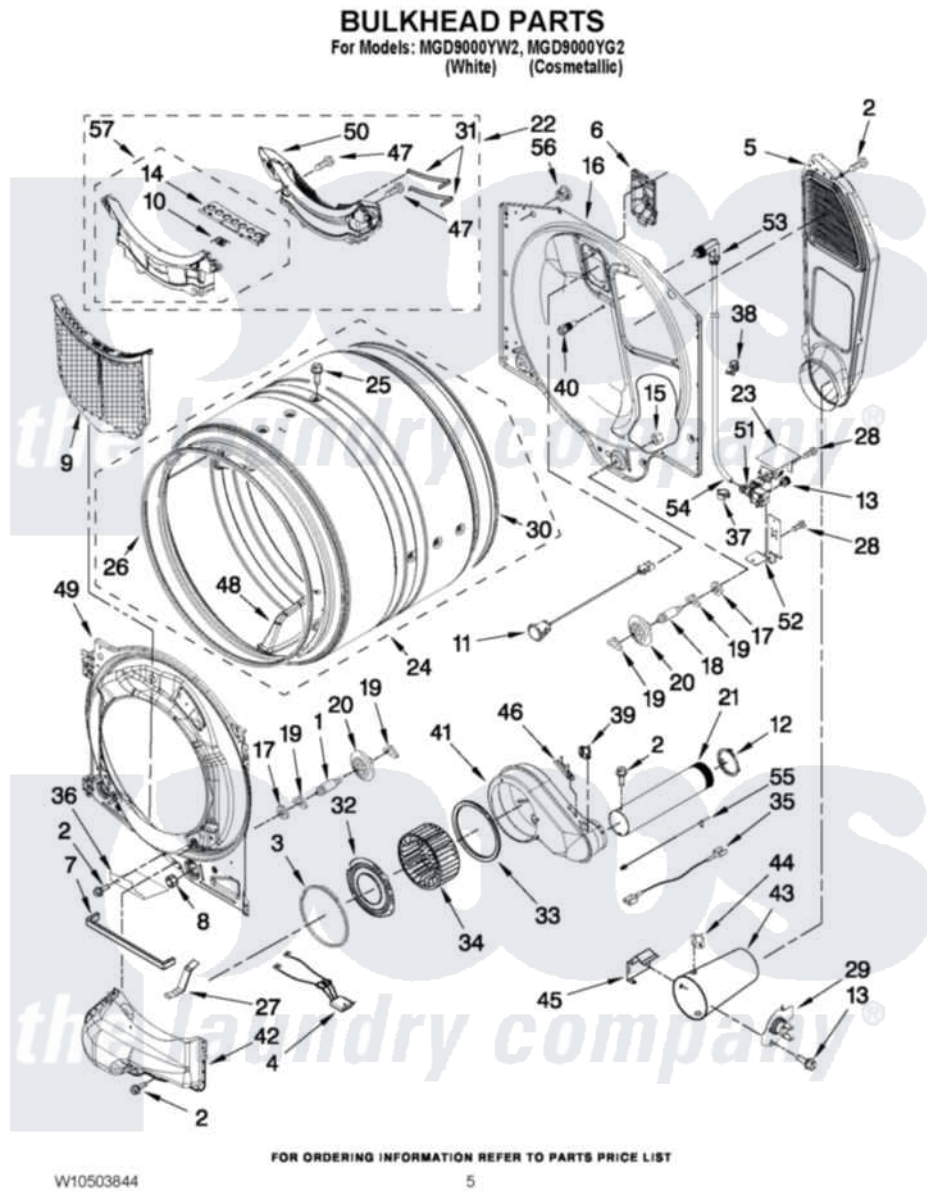

Maytag MGD9000YG2 03 - BULKHEAD PARTS

Maytag [Residential Maytag MGD9000YG2 Dryer Parts](#) Parts Diagram 03 - BULKHEAD PARTS
Click on the part number to view part

Item	Original Part Number	Replaced By	Status	Part Description
1	W10359271			Shaft, Drum Roller Threads
2	3390647	488729		Screw
3	W10211899			Seal, Collar Blower Housing
4	W10298258			Harness, Sensor
5	W10295533			Air Duct Assembly
6	W10208422			Rear Deflector
7	W10211950			Seal, Outlet Housing
8	3934666	W10080210		Nut, 3/8 X 16
9	W10370972			Lint, Screen
10	W10219015			Spring, Lint Screen Door
11	W10422853			Drum Light Assembly-Led
12	W10344699			Collar, Duct
13	W10044605			Coupling, Hose
14	W10219016			Door, Lint Screen
15	W10001120	W10080190		Nut, 3/8-16
16	W10211946			Bulkhead, Rear