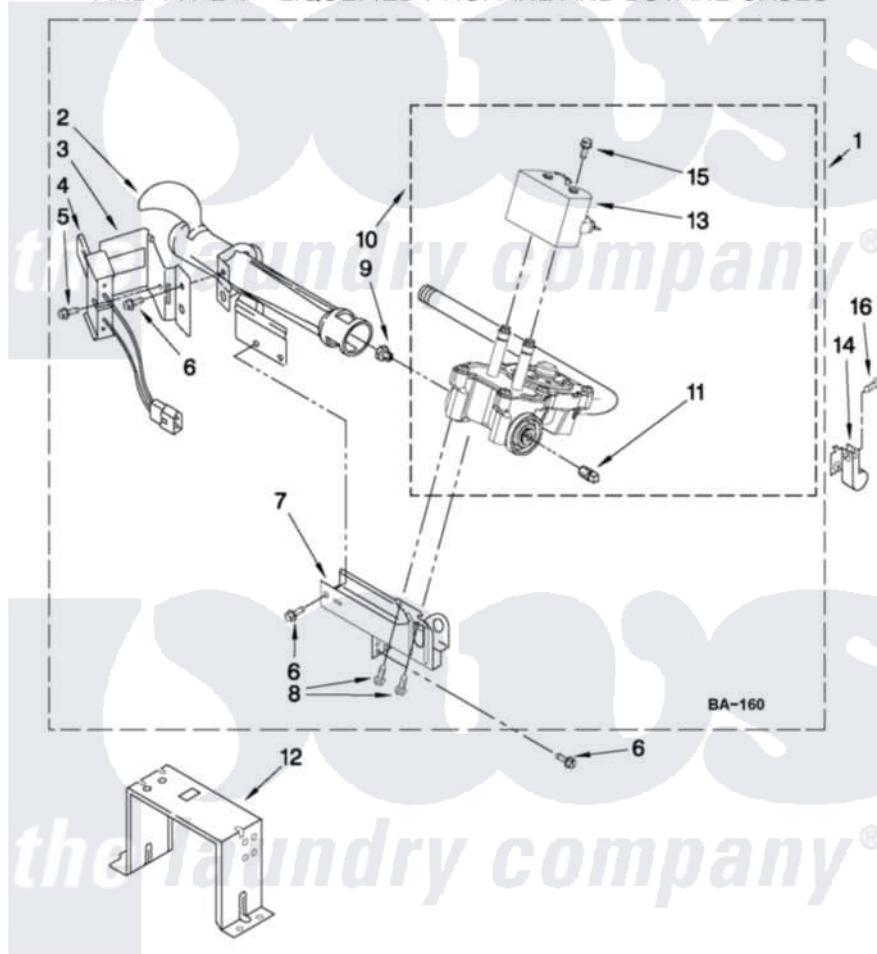

# Maytag MGD9000YG2 04 - W10307147 BURNER ASSEMBLY

## W10307147 BURNER ASSEMBLY

For Models: MGD9000YW2, MGD9000YG2  
(White) (Cosmetallic)

USE WITH TYPE 1 - NATURAL, TYPE 2 - MIXED,  
AND TYPE 4 - LIQUEFIED PROPANE AND BUTANE GASES

FOR ORDERING INFORMATION REFER TO PARTS PRICE LIST

W10503844

7

Maytag [Residential Maytag MGD9000YG2 Dryer Parts](#) Parts Diagram 04 - W10307147 BURNER ASSEMBLY  
Click on the part number to view part

Item	Original Part Number	Replaced By	Status	Part Description
1	W10307147	<a href="#">W10353165</a>		Burner-Gas
2	688617	<a href="#">693140</a>		Burner
3	<a href="#">694298</a>			Bracket, Ignitor
4	686590	<a href="#">279311</a>		Ignitor
5	<a href="#">3393909</a>			Screw, 8-32 X 7/8
6	343641	<a href="#">681414</a>		Screw, 10AB X 1/2
7	3389871		Not Available	Base, Burner
8	<a href="#">3387057</a>			Screw, 10-16 X 1/2 Orifice, Burner
9	<a href="#">15418</a>			Orifice, Burner Type 1
10	W10175144	<a href="#">W10293912</a>		Valve-Gas
11	<a href="#">W10295523</a>			Plug, Pipe
12	<a href="#">3389889</a>			Bracket, Support
13	<a href="#">W10328463</a>			Coil, 60 Hz
14	<a href="#">3978776</a>			Bracket, Gas Pipe Switch
15	<a href="#">326049536</a>			Screw, Coil
16	3390647	<a href="#">488729</a>		Screw