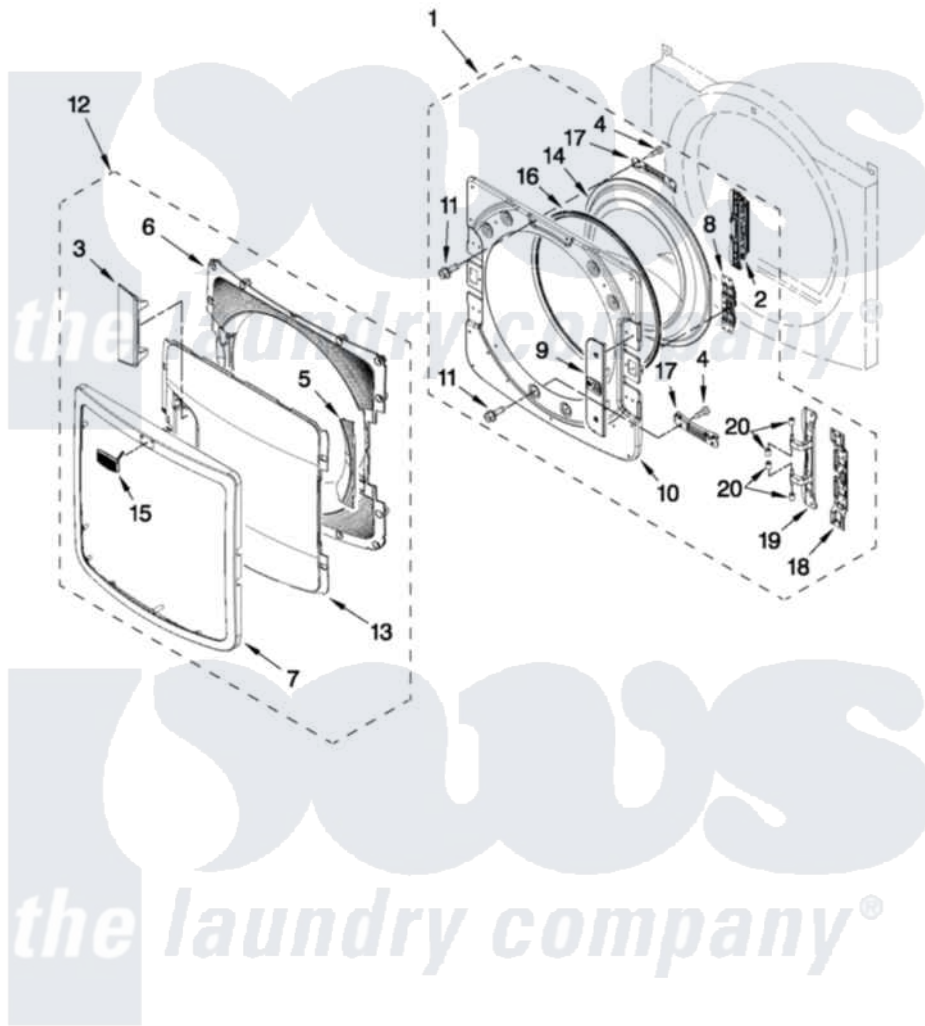

Maytag MGD9000YG2 05 - DOOR PARTS

DOOR PARTS

For Models: MGD9000YW2, MGD9000YG2
(White) (Cosmetallic)

FOR ORDERING INFORMATION REFER TO PARTS PRICE LIST

W10503844

9

Maytag [Residential Maytag MGD9000YG2 Dryer Parts](#) Parts Diagram 05 - DOOR PARTS
Click on the part number to view part

Item	Original Part Number	Replaced By	Status	Part Description
1	W10272387			Door Assembly Inner
2	W10208414			Door Hinge Assembly
3	W10272398			Door Handle
4	9742177			Screw, 8-18 X .625
5	W10272400			Door Plug
6	W10272392			Door-Intermediate
7	W10272390			Trim Door
8	W10208254			Door Inner Screw, 10-32 X 1/2
9	W10272404			Cover, Door Catch
10	W10285652			Inner Door
11	W10288126			Screw, 10-32 X 1/2
12	W10272389			Door, Outer Assembly
13	W10272391			Screen, Outer Door
14	W10208417			Window Inner Door
15	W10316087			Badge Assembly
16	W10329710			Door Catch Assembly

17	W10208252	Bracket, Glass
18	W10208419	Plate, Hinge Retainer
19	W10208415	Hinge Base
20	W10208398	Cap, Hinge