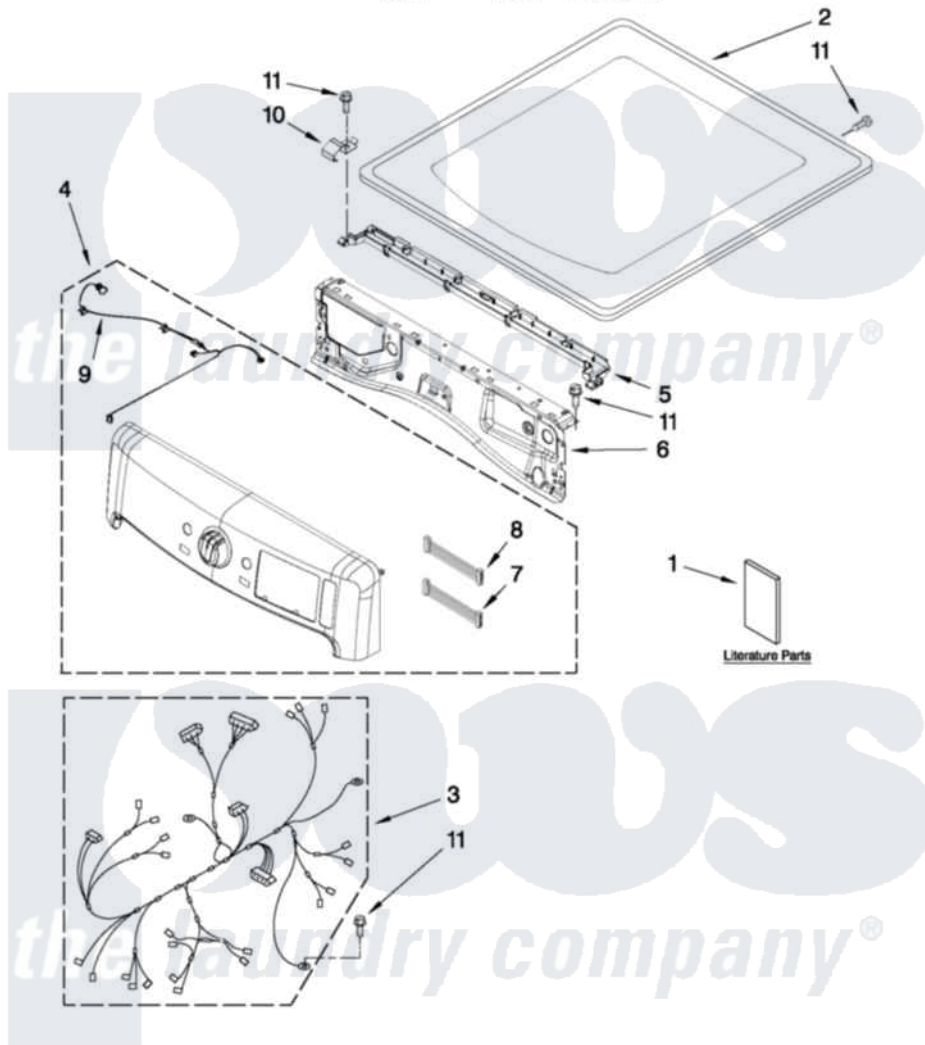

# Maytag MGD9000YR0 01 - TOP AND CONSOLE PARTS

**MAYTAG**

## TOP AND CONSOLE PARTS

29" GAS DRYER

For Models: MGD9000YW0, MGD9000YR0, MGD9000YG0  
(White) (Red) (Cosmetallic)

FOR ORDERING INFORMATION REFER TO PARTS PRICE LIST

2-11 Printed in U.S.A. (LT) (eeb)

1

Part No. W10395140 Rev. A

Maytag [Residential Maytag MGD9000YR0 Dryer Parts](#) Parts Diagram 01 - TOP AND CONSOLE PARTS

[Click on the part number to view part](#)

Item	Original Part Number	Replaced By	Status	Part Description
1	W10312952		Not Available	USE & CARE GUIDE
"	W10057364		Not Available	INSTALLATION INSTRUCTIONS
"	W10315512		Not Available	TECH SHEET
2	<a href="#">W10208383</a>			Top
"	<a href="#">W10337792</a>			Top
"	<a href="#">W10301057</a>			Top
3	<a href="#">W10355891</a>			Harness, Main
4	W10308730	<a href="#">W10392722</a>		Panel, Console
"	W10362385	<a href="#">W10392724</a>		Console Assembly
"	W10308732	<a href="#">W10392723</a>		Panel, Console
5	<a href="#">W10317570</a>			Water Channel
6	<a href="#">W10208198</a>			Bracket, Console
7	<a href="#">W10309986</a>			Cable, Jumper
8	<a href="#">W10309987</a>			Cable, Jumper
9	<a href="#">W10267833</a>			Cable, Led User-Interface
10	<a href="#">W10317566</a>			Spring, Clip Water Channel