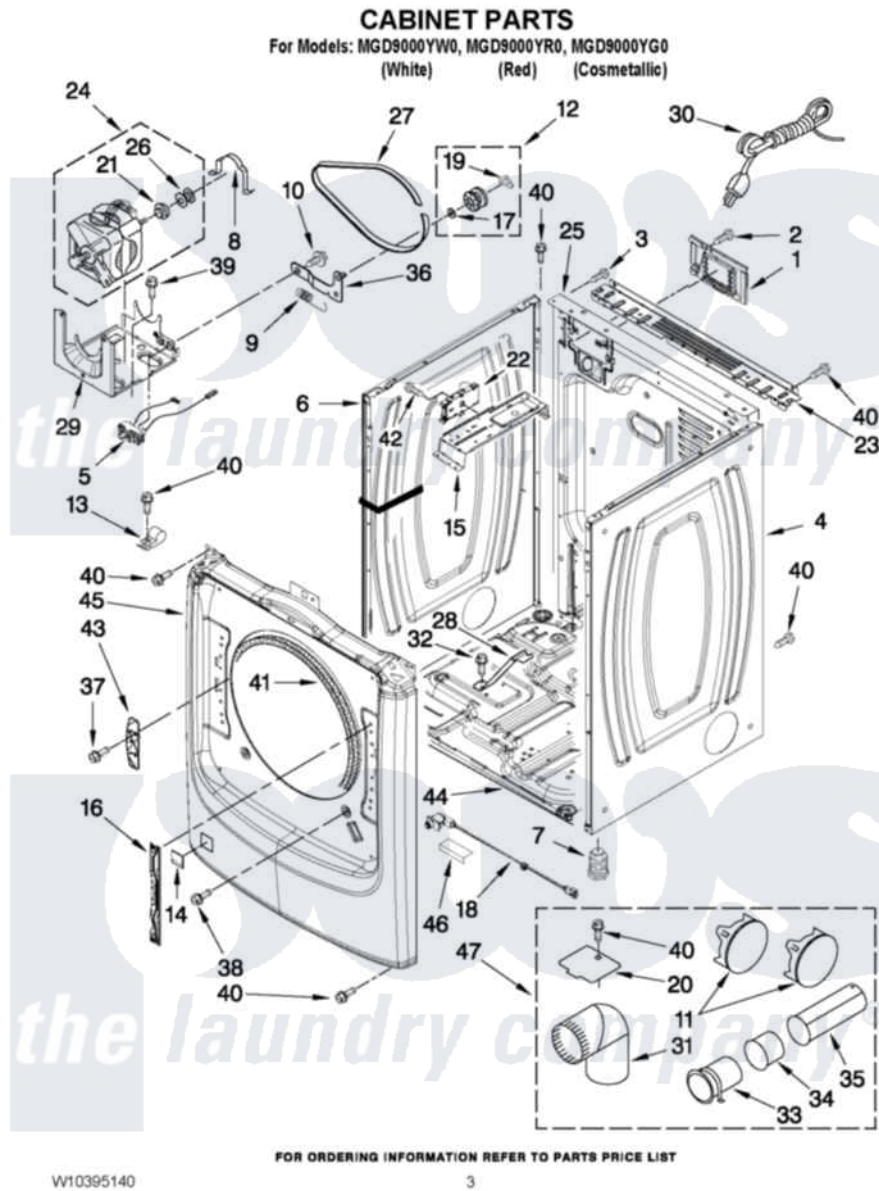

Maytag MGD9000YR0 02 - CABINET PARTS

Maytag [Residential Maytag MGD9000YR0 Dryer Parts](#) Parts Diagram 02 - CABINET PARTS
Click on the part number to view part

Item	Original Part Number	Replaced By	Status	Part Description
1	8317339			Cover, Terminal Block
2	3390814	90767		Screw, 8A X 3/8 HeX Washer Head Tapping
3	8533974	4331106		Screw, No.10-32 X 7/16
4	W10280028			Panel, Side
"	W10337791			Panel, Side
"	W10301059			Panel, Side
5	W10246525	W10314253		Switch, Assembly Broken Belt
6	W10192435			Panel, Side
"	W10337789	W10468502		Panel, Side
"	W10301058			Panel, Side
7	3392100	49621		Feet-Leveling
NI	279810			Foot-Optional
8	660658			Clamp, Motor Mounting 343481 685441
9	3387374			Spring, Idler
10	3389420			Retainer-Idler 1/4-20 X 1/16