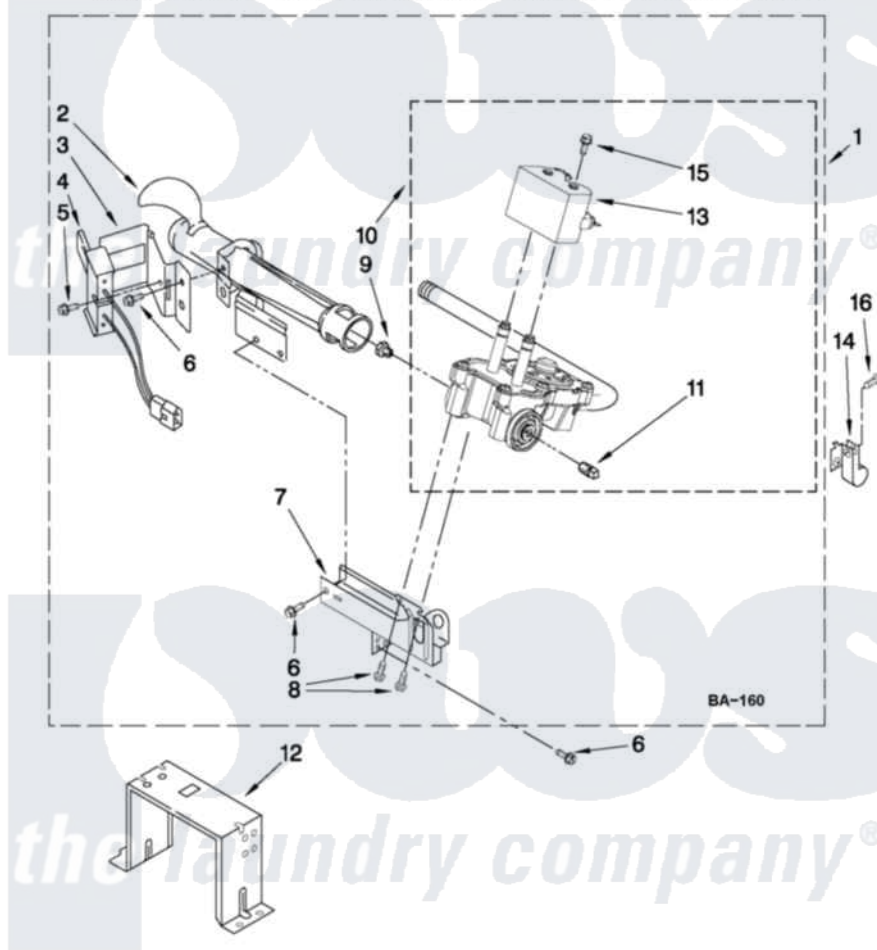

Maytag MGD9000YR0 04 - W10307147 BURNER ASSEMBLY

W10307147 BURNER ASSEMBLY

For Models: MGD9000YW0, MGD9000YR0, MGD9000YG0
(White) (Red) (Cosmetallic)

USE WITH TYPE 1 - NATURAL, TYPE 2 - MIXED,
AND TYPE 4 - LIQUEFIED PROPANE AND BUTANE GASES

FOR ORDERING INFORMATION REFER TO PARTS PRICE LIST

W10395140

7

Maytag [Residential Maytag MGD9000YR0 Dryer Parts](#) Parts Diagram 04 - W10307147 BURNER ASSEMBLY
Click on the part number to view part

Item	Original Part Number	Replaced By	Status	Part Description
1	W10307147	W10353165		Burner-Gas
2	688617	693140		Burner
3	694298			Bracket, Ignitor
4	686590	279311		Ignitor
5	3393909			Screw, 8-32 X 7/8
6	343641	681414		Screw, 10AB X 1/2
7	3389871		Not Available	Base, Burner
8	3387057			Screw, 10-16 X 1/2 Orifice, Burner
9	15418			Orifice, Burner Type 1
10	W10175144	W10293912		Valve-Gas
11	W10295523			Plug, Pipe
12	3389889			Bracket, Support
13	W10328463			Coil, 60 Hz
14	3978776			Bracket, Gas Pipe Switch
15	326049536			Screw, Coil
16	3390647	488729		Screw