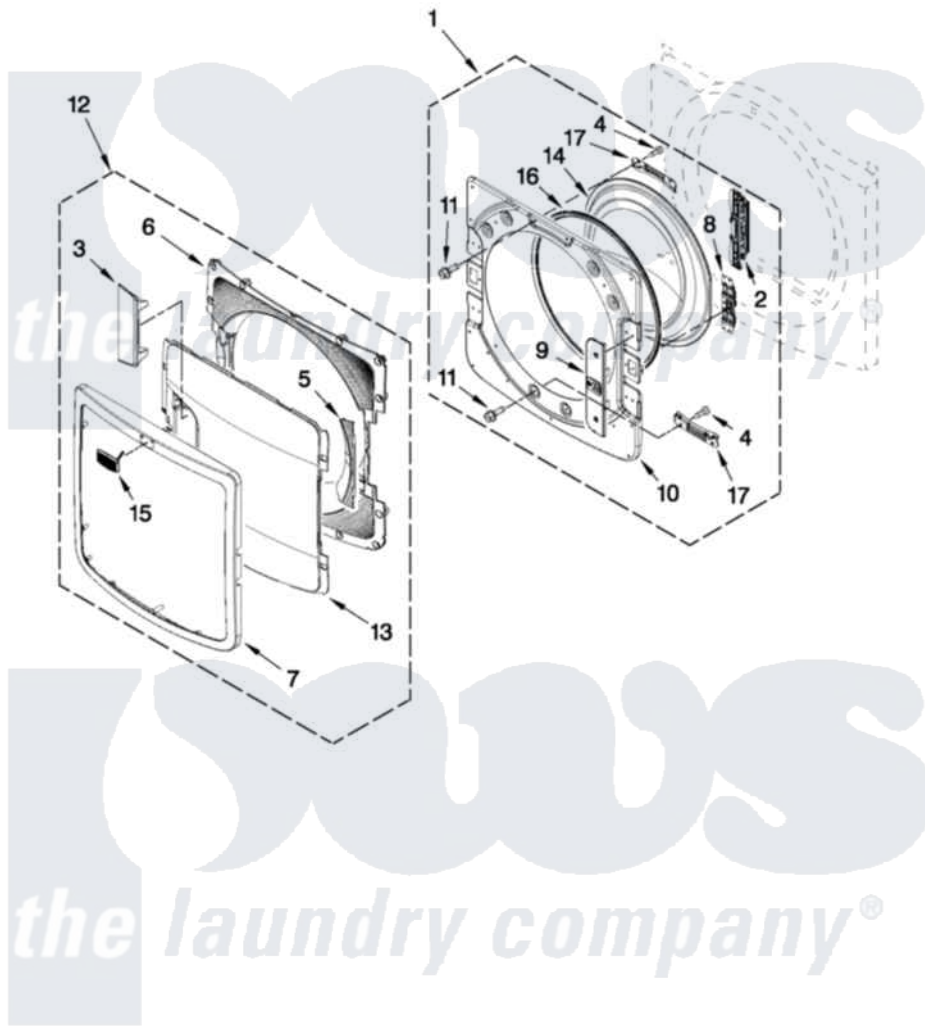

# Maytag MGD9000YR0 05 - DOOR PARTS

## DOOR PARTS

For Models: MGD9000YW0, MGD9000YR0, MGD9000YG0  
(White) (Red) (Cosmetallic)

W10395140

FOR ORDERING INFORMATION REFER TO PARTS PRICE LIST

9

Maytag [Residential Maytag MGD9000YR0 Dryer Parts](#) Parts Diagram 05 - DOOR PARTS  
Click on the part number to view part

Item	Original Part Number	Replaced By	Status	Part Description
1	<a href="#">W10272387</a>			Door Assembly Inner
2	<a href="#">W10208414</a>			Door Hinge Assembly
3	<a href="#">W10272398</a>			Door Handle
4	<a href="#">9742177</a>			Screw, 8-18 X .625
5	<a href="#">W10272400</a>			Door Plug
6	<a href="#">W10272392</a>			Door-Intermediate
7	<a href="#">W10272390</a>			Trim Door
8	<a href="#">W10208254</a>			Door Inner Screw, 10-32 X 1/2
9	<a href="#">W10272404</a>			Cover, Door Catch
10	<a href="#">W10285652</a>			Inner Door
11	<a href="#">W10288126</a>			Screw, 10-32 X 1/2
12	<a href="#">W10272389</a>			Door, Outer Assembly
13	<a href="#">W10272391</a>			Screen, Outer Door
14	<a href="#">W10208417</a>			Window Inner Door
15	<a href="#">W10316087</a>			Badge Assembly
16	<a href="#">W10329710</a>			Door Catch Assembly