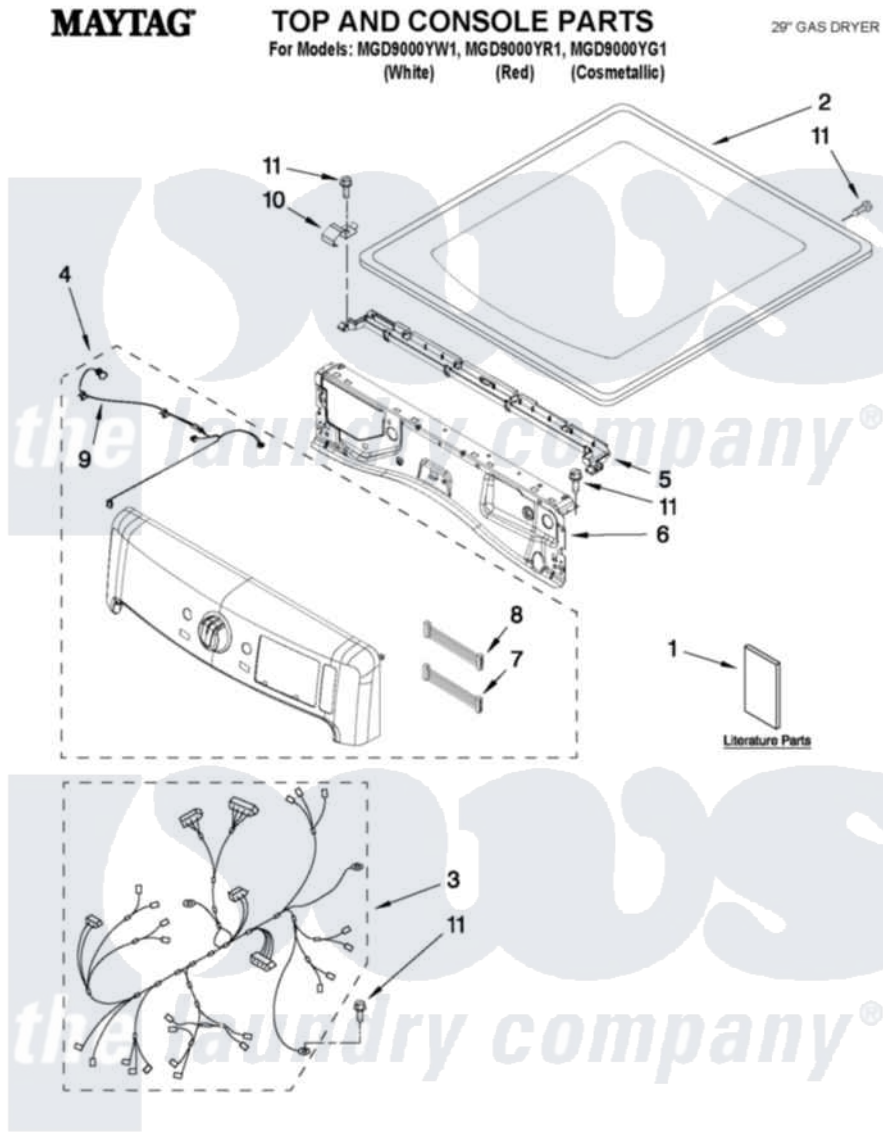

# Maytag MGD9000YR1 01 - TOP AND CONSOLE PARTS

7-11 Printed in U.S.A. (LT) (eeb) 1 Part No. W10431368 Rev. A

Maytag [Residential Maytag MGD9000YR1 Dryer Parts](#) Parts Diagram 01 - TOP AND CONSOLE PARTS  
 Click on the part number to view part

Item	Original Part Number	Replaced By	Status	Part Description
1	W10312952		Not Available	USE & CARE GUIDE
"	W10423115		Not Available	INSTALLATION, INSTRUCTION
"	W10315512		Not Available	TECH SHEET
2	<a href="#">W10208383</a>			Top
"	<a href="#">W10337792</a>			Top
"	<a href="#">W10301057</a>			Top
3	<a href="#">W10355891</a>			Harness, Main
4	<a href="#">W10392722</a>			Panel, Console
"	<a href="#">W10392724</a>			Console Assembly
"	<a href="#">W10392723</a>			Panel, Console
5	<a href="#">W10317570</a>			Water Channel
6	<a href="#">W10208198</a>			Bracket, Console
7	<a href="#">W10309986</a>			Cable, Jumper
8	<a href="#">W10309987</a>			Cable, Jumper
9	<a href="#">W10267833</a>			Cable, Led User-Interface
10	<a href="#">W10317566</a>			Spring, Clip Water Channel