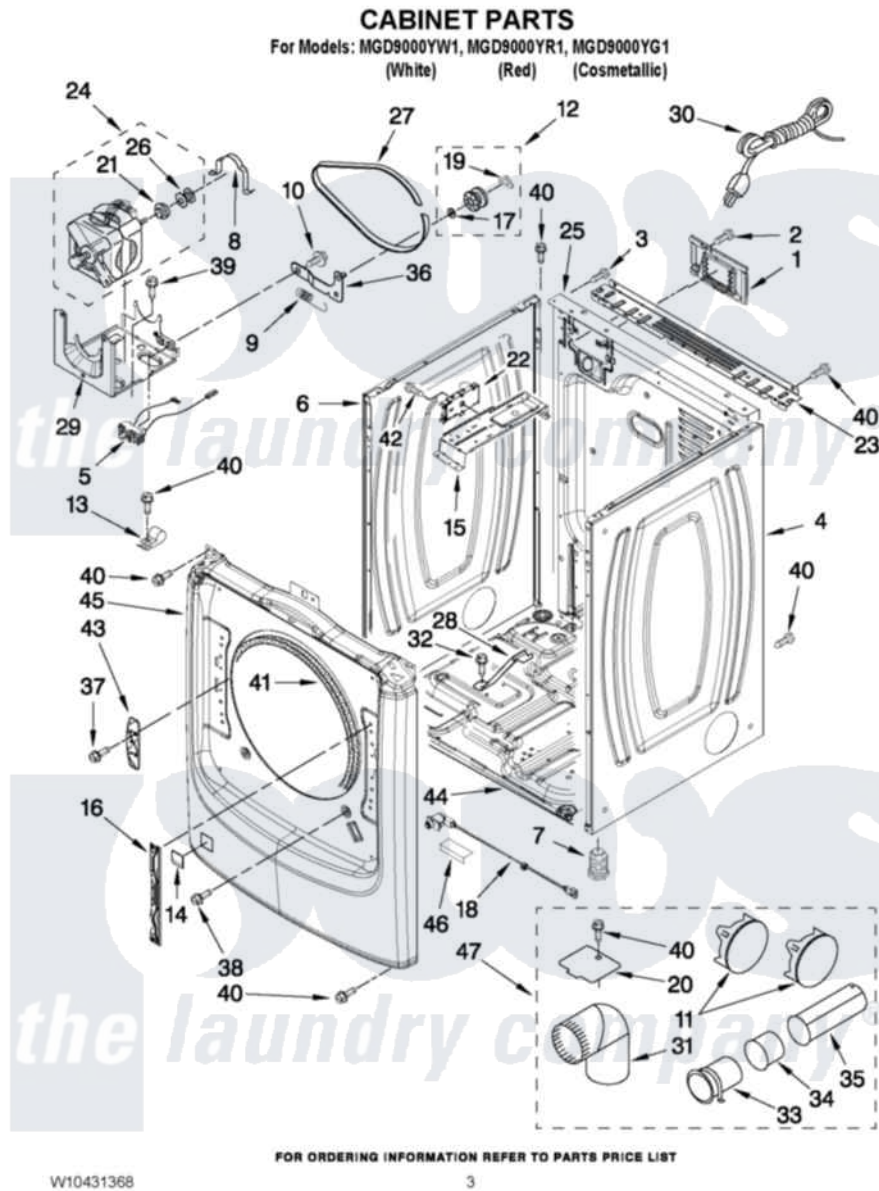

Maytag MGD9000YR1 02 - CABINET PARTS

Maytag [Residential Maytag MGD9000YR1 Dryer Parts](#) Parts Diagram 02 - CABINET PARTS
Click on the part number to view part

Item	Original Part Number	Replaced By	Status	Part Description
1	8317339			Cover, Terminal Block
2	3390814	90767		Screw, 8A X 3/8 HeX Washer Head Tapping
3	8533974	4331106		Screw, No.10-32 X 7/16
4	W10280028			Panel, Side
"	W10337791			Panel, Side
"	W10301059			Panel, Side
5	W10246525	W10314253		Switch, Assembly Broken Belt
6	W10192435			Panel, Side
"	W10337789	W10468502		Panel, Side
"	W10301058			Panel, Side
7	3392100	49621		Feet-Leveling
NI	279810			Foot-Optional
8	W10121316			Plug, Multivent
9	3387374			Spring, Idler
10	3389420			Retainer-Idler 1/4-20 X 1/16
11	49252			Plug, Multivent