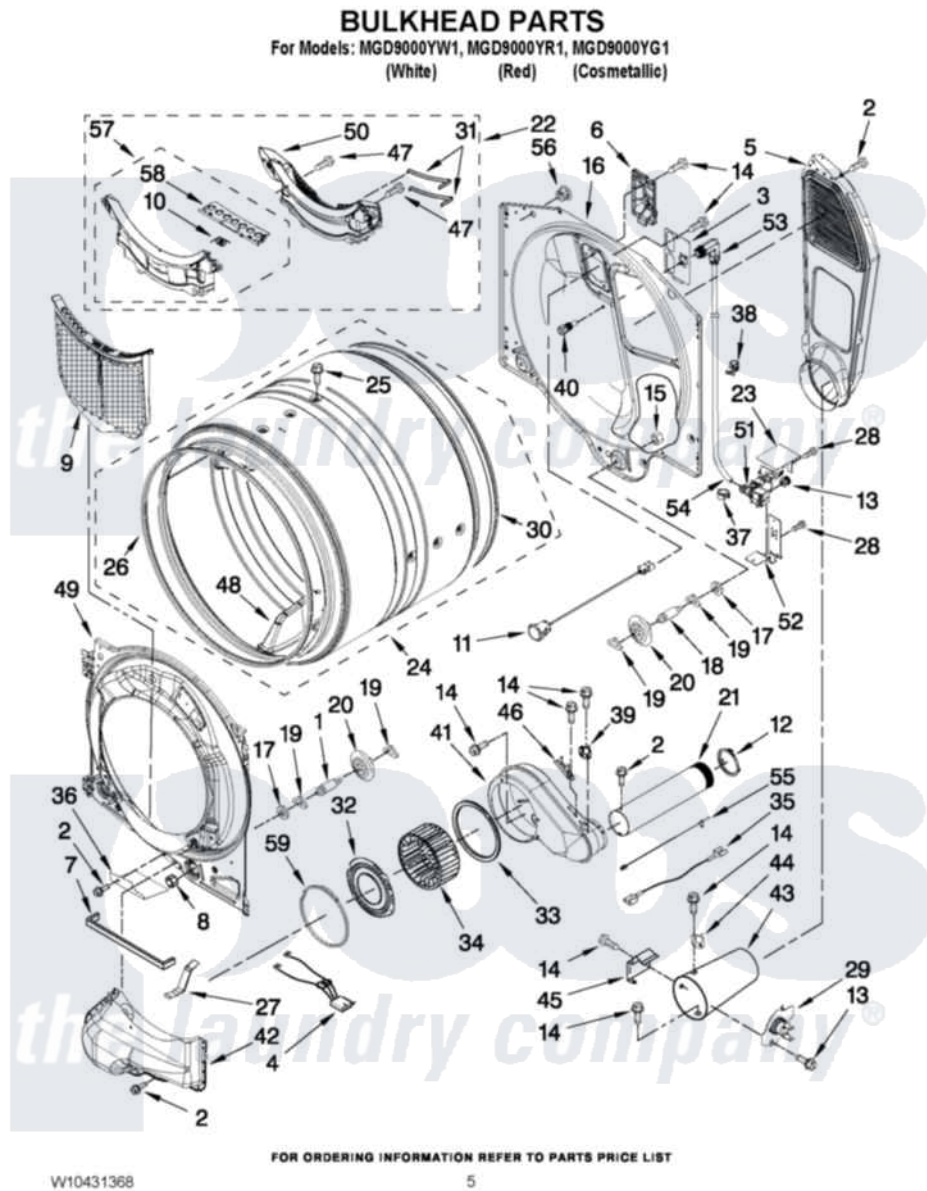

# Maytag MGD9000YR1 03 - BULKHEAD PARTS

Maytag [Residential Maytag MGD9000YR1 Dryer Parts](#) Parts Diagram 03 - BULKHEAD PARTS  
Click on the part number to view part

Item	Original Part Number	Replaced By	Status	Part Description
1	<a href="#">W10359271</a>			Shaft, Drum Roller Threads
2	3390647	<a href="#">488729</a>		Screw
3	<a href="#">W10249422</a>			Nozzle, Bracket Rear
4	<a href="#">W10298258</a>			Harness, Sensor
5	<a href="#">W10295533</a>			Air Duct Assembly
6	<a href="#">W10208422</a>			Rear Deflector
7	<a href="#">W10211950</a>			Seal, Outlet Housing
8	3934666	<a href="#">W10080210</a>		Nut, 3/8 X 16
9	<a href="#">W10370972</a>			Lint, Screen
10	<a href="#">W10219015</a>			Spring, Lint Screen Door
11	<a href="#">W10236079</a>			Drum Light Assembly-Led
12	<a href="#">W10344699</a>			Collar, Duct
13	<a href="#">W10044605</a>			Coupling, Hose
14	<a href="#">693995</a>			Screw, Hex Head
15	W10001120	<a href="#">W10080190</a>		Nut, 3/8-16
16	<a href="#">W10211946</a>			Bulkhead, Rear