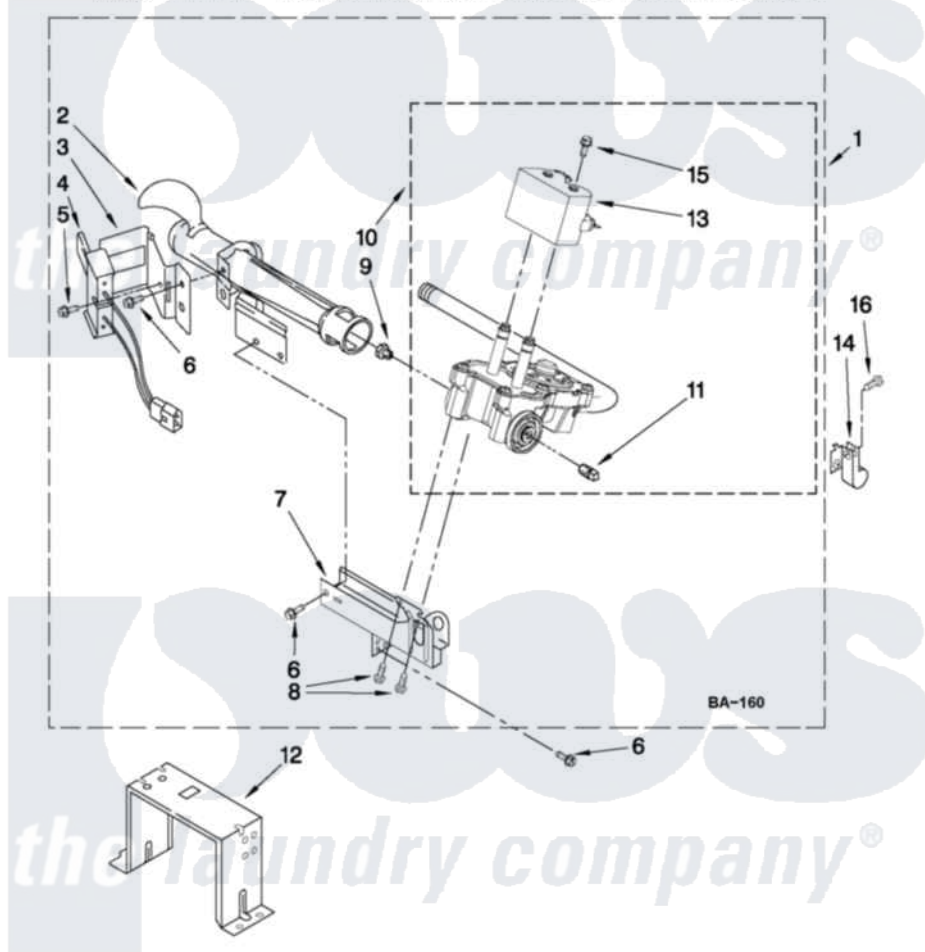

# Maytag MGD9000YR1 04 - W10307147 BURNER ASSEMBLY

## W10307147 BURNER ASSEMBLY

For Models: MGD9000YW1, MGD9000YR1, MGD9000YG1  
(White) (Red) (Cosmetallic)

USE WITH TYPE 1 - NATURAL, TYPE 2 - MIXED,  
AND TYPE 4 - LIQUEFIED PROPANE AND BUTANE GASES

FOR ORDERING INFORMATION REFER TO PARTS PRICE LIST

W10431368

7

Maytag [Residential Maytag MGD9000YR1 Dryer Parts](#) Parts Diagram 04 - W10307147 BURNER ASSEMBLY  
Click on the part number to view part

Item	Original Part Number	Replaced By	Status	Part Description
1	W10307147	<a href="#">W10353165</a>		Burner-Gas
2	688617	<a href="#">693140</a>		Burner
3	<a href="#">694298</a>			Bracket, Ignitor
4	686590	<a href="#">279311</a>		Ignitor
5	<a href="#">3393909</a>			Screw, 8-32 X 7/8
6	343641	<a href="#">681414</a>		Screw, 10AB X 1/2
7	3389871		Not Available	Base, Burner
8	<a href="#">3387057</a>			Screw, 10-16 X 1/2 Orifice, Burner
9	<a href="#">15418</a>			Orifice, Burner Type 1
10	W10175144	<a href="#">W10293912</a>		Valve-Gas
11	<a href="#">W10295523</a>			Plug, Pipe
12	<a href="#">3389889</a>			Bracket, Support
13	<a href="#">W10328463</a>			Coil, 60 Hz
14	<a href="#">3978776</a>			Bracket, Gas Pipe Switch
15	<a href="#">326049536</a>			Screw, Coil
16	3390647	<a href="#">488729</a>		Screw